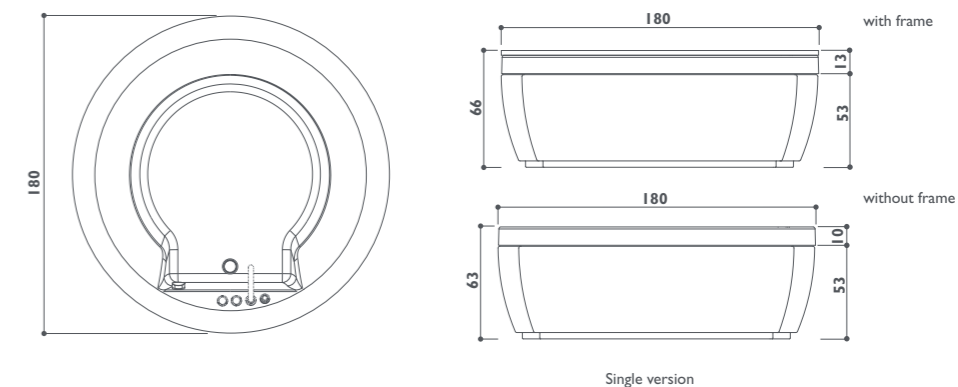

# nova design

freestanding/built-in  
 Ø180 x 63/66h cm  
 design Carlo Urbinati

## Refined details

Admire the exquisite details like the electronic tapware unit in chrome-plated steel, with practical shower head, the optional perimeter light kit and three elegant headrests which inspire moments of sharing.