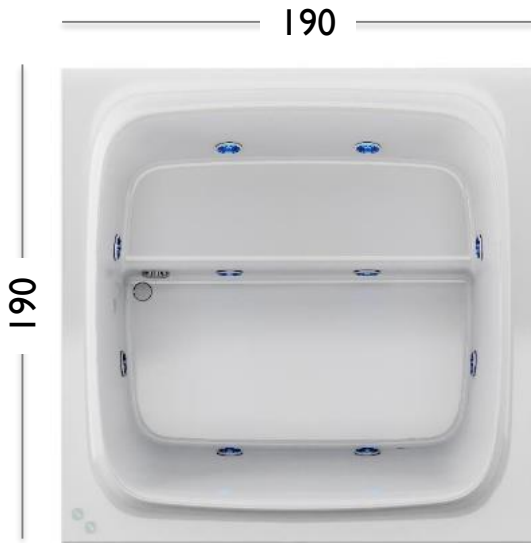

Unique version

BENEFITS	MASSAGE AREAS Back Loins Legs / Calves Feet	UNIQUEVERSION ✓ ✓ ✓ ✓
	PROGRAMMES Rainbow – Illumatherapy® Heat (water maintenance) Clean System (manual)	✓ ✓ ✓
FEATURES	TARGETPRO™ jets Illuminated touch controls Safety Starter (level sensor) Courtesy light Click clack drain	10 ✓ ✓ ✓ ✓