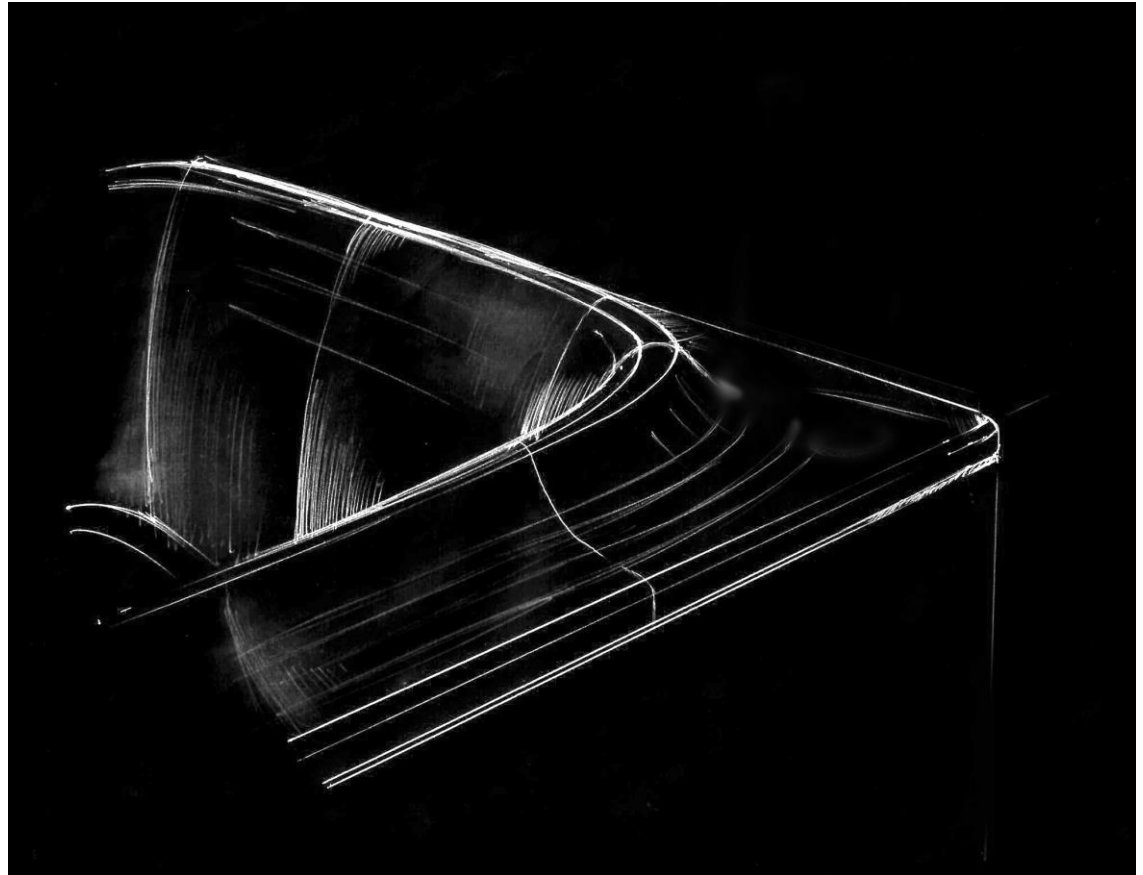

SKYLINE 190

For sharing a moment
of true wellness.

semi built-in

SKYLINE 190

built-in

«The main element, both
aesthetical and functional, is its
particular raised edge. It's a
comfortable support for the
head and the back and also a
practical surface along the
perimeter of the bath.»

Kaludrovic & Condrini
DNA srl

SKYLINE 190

Comfort at 360 degrees

The **double internal depth** allows the user to sit or lay down comfortably in different positions.

SKYLINE 190

TargetPro Illumatherapy™

Brand new **TargetPro Illumatherapy™** jets with integrated colored LED lighting: the perfect water and air mix is now enhanced by the chromotherapy pleasure.

ORIENTABILE

REGOLABILE

SKYLINE 190

Illuminated touch controls

The illuminated touch controls activate:

- hydromassage
- underwater lighting
- water heat maintenance
- Clean System™ manual disinfection programme