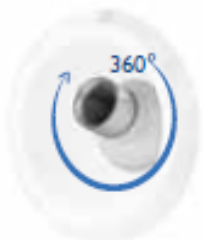

SKYLINE 190

For sharing a moment
of true wellness.

semi built-in

SKYLINE 190

built-in

«The main element, both
aesthetical and functional, is its
particular raised edge. It's a
comfortable support for the
head and the back and also a
practical surface along the
perimeter of the bath.»

Kaludrovic & Condrini
DNA srl

SKYLINE 190

Comfort at 360 degrees

The **double internal depth** allows the user to sit or lay down comfortably in different positions.

SKYLINE 190

TargetPro Illumatherapy™

Brand new **TargetPro Illumatherapy™** jets with integrated colored LED lighting: the perfect water and air mix is now enhanced by the chromotherapy pleasure.

ORIENTABILE

REGOLABILE

SKYLINE 190

Illuminated touch controls

The illuminated touch controls activate:

- hydromassage
- underwater lighting
- water heat maintenance
- Clean System™ manual disinfection programme