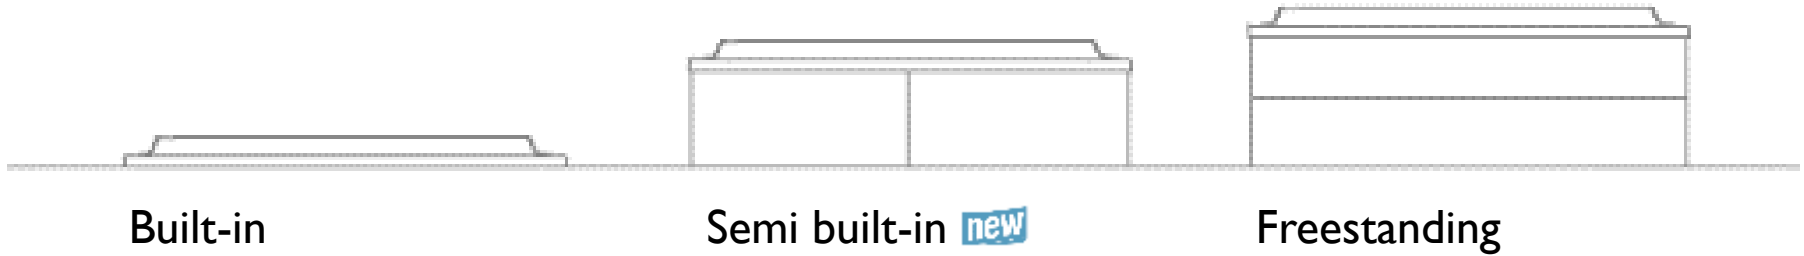

Installations