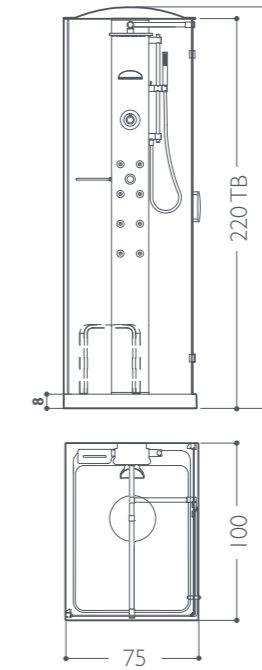

# play 120

corner  
LH-RH  
120 x 80 x 220/226h cm  
design Jacuzzi®

Functions	TB	TT
Vertical and back hydromassage	8	8
Raindrop shower head	●	●
Shower Cascade	●	●
Steam bath		●
Aromatherapy		●
<b>Features</b>		
Single-lever mixer tap	○	○
Thermostatic mixer	○	○
Hand held shower	●	●
Duckboard	●	●
Adjustable seat	●	●
Roof	●	●
Electronic descaling system	●	●
Alarm	●	●

# play 100

corner  
LH-RH  
100 x 75 x 220/226h cm  
design Jacuzzi®

Functions	TB	TT
Vertical and back hydromassage	8	8
Raindrop shower head	●	●
Shower Cascade	●	●
Steam bath		●
Aromatherapy		●
<b>Features</b>		
Single-lever mixer tap	○	○
Thermostatic mixer	○	○
Hand held shower	●	●
Duckboard	●	●
Adjustable seat	●	●
Roof	●	●
Electronic descaling system	●	●
Alarm	●	●