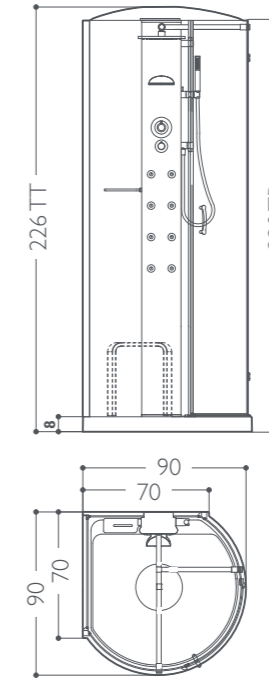

# play 90

corner  
LH-RH  
90 x 70 x 220/226h cm  
design Jacuzzi®

Functions	TB	TT
Vertical and back hydromassage	8	8
Raindrop shower head	●	●
Shower Cascade	●	●
Steam bath		●
Aromatherapy		●
<b>Features</b>		
Single-lever mixer tap	○	○
Thermostatic mixer	○	○
Hand held shower	●	●
Duckboard	●	●
Adjustable seat	●	●
Roof	●	●
Electronic descaling system	●	●
Alarm	●	●

# play sphere

corner  
LH-RH  
70 x 70 x 220/226h cm  
design Jacuzzi®

Functions	TB	TT
Vertical and back hydromassage	8	8
Raindrop shower head	●	●
Shower Cascade	●	●
Steam bath		●
Aromatherapy		●
<b>Features</b>		
Single-lever mixer tap	○	○
Thermostatic mixer	○	○
Hand held shower	●	●
Duckboard	●	●
Adjustable seat	●	●
Roof	●	●
Electronic descaling system	●	●
Alarm	●	●