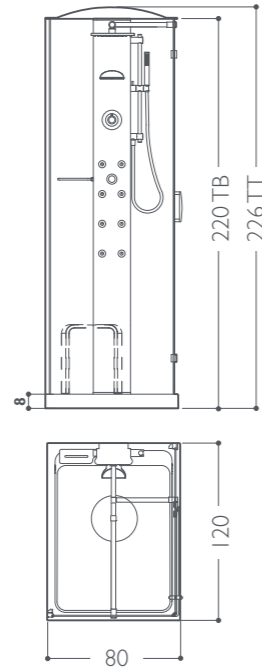

# play 120

corner  
LH-RH  
120 x 80 x 220/226h cm  
design Jacuzzi®

Functions	TB	TT
Vertical and back hydromassage	8	8
Raindrop shower head	●	●
Shower Cascade	●	●
Steam bath		●
Aromatherapy		●
<b>Features</b>		
Single-lever mixer tap	○	○
Thermostatic mixer	○	○
Hand held shower	●	●
Duckboard	●	●
Adjustable seat	●	●
Roof	●	●
Electronic descaling system	●	●
Alarm	●	●