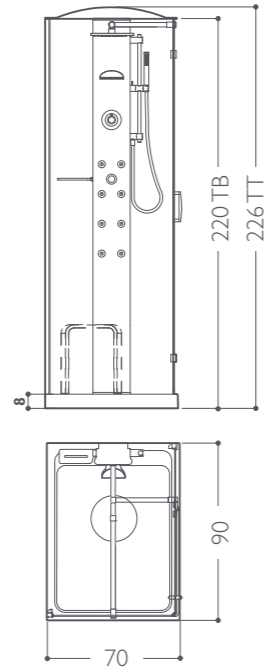

# play 100

corner  
LH-RH  
100 x 75 x 220/226h cm  
design Jacuzzi®

Functions	TB	TT
Vertical and back hydromassage	8	8
Raindrop shower head	●	●
Shower Cascade	●	●
Steam bath		●
Aromatherapy		●
<b>Features</b>		
Single-lever mixer tap	○	○
Thermostatic mixer	○	○
Hand held shower	●	●
Duckboard	●	●
Adjustable seat	●	●
Roof	●	●
Electronic descaling system	●	●
Alarm	●	●

# play 90

corner  
LH-RH  
90 x 70 x 220/226h cm  
design Jacuzzi®

Functions	TB	TT
Vertical and back hydromassage	8	8
Raindrop shower head	●	●
Shower Cascade	●	●
Steam bath		●
Aromatherapy		●
<b>Features</b>		
Single-lever mixer tap	○	○
Thermostatic mixer	○	○
Hand held shower	●	●
Duckboard	●	●
Adjustable seat	●	●
Roof	●	●
Electronic descaling system	●	●
Alarm	●	●