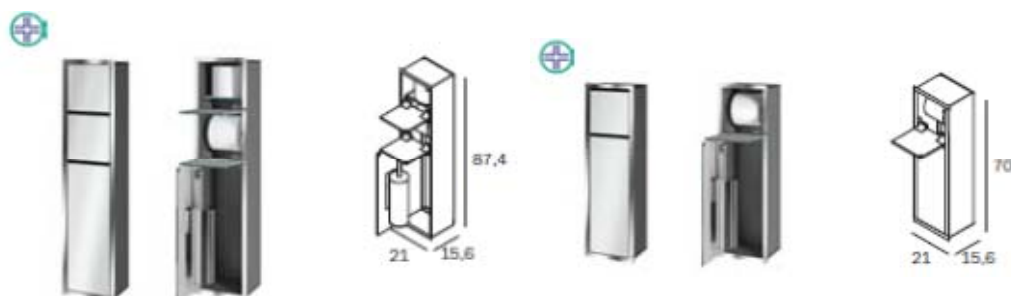

### ITEMS

- Recessed module with glass shelves

Reversible

Recessed module with glass shelves, hinged door with interior mirror

Reversible

Recessed module with 2 sockets, hairdryer holder, glass shelves, hinged door with interior mirror

- Recessed module with cupholder, lotion dispenser

- Recessed module with roll holder, toilet brush holder with cover  
Not Reversible

### TECHNICAL FEATURES

- Series made of polished aluminum, toughened glass shelves
- Profiles wide-view 17 mm
- The inserted toilet brush holder is from My Love