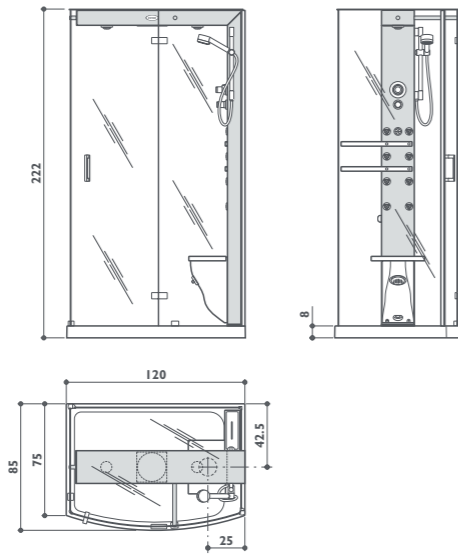

# mynima 120

corner  
LH-RH  
120 x 75 x 222h cm  
design Carlo Urbinati

Functions	TB	TT
Vertical and back hydromassage (Body jet)	8	8
Aqua feeling: raindrop shower head	●	●
Enerjet: tropical shower	●	●
Enerjet: pulsating massage	●	●
Enerjet: shower rain	●	●
Steam bath		●
Aromatherapy		●
<b>Features</b>		
Thermostatic mixer	●	●
Container for aromatic essences		●
Limescale-prevention membrane for spouts	●	●
Electronic descaling system		●
Glass panels against the wall	○	○
Shelves (Techstone®)	●	●
Adjustable seat (Techstone®)	○	●
Roof	●	●
Alarm		●