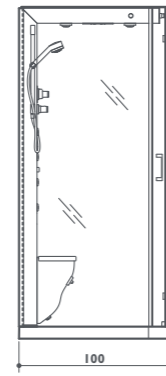

mynima 140/wall

back-to-wall
single version
140 x 86 x 222h cm
design Carlo Urbinati