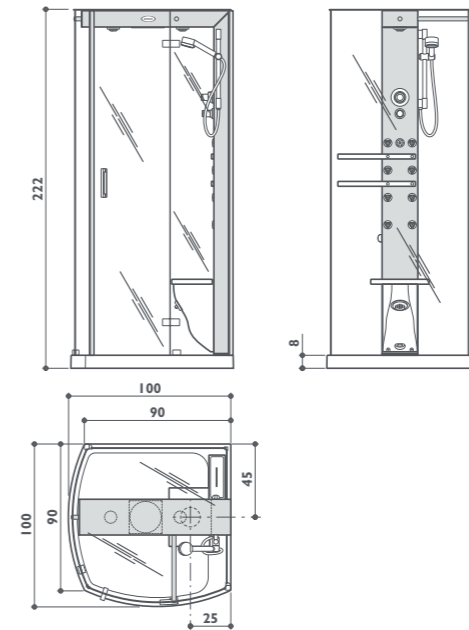

# mynima 90

corner  
LH-RH  
90 x 90 x 222h cm  
design Carlo Urbinati

Functions	TB	TT
Vertical and back hydromassage (Body jet)	8	8
Aqua feeling: raindrop shower head	●	●
Enerjet: tropical shower	●	●
Enerjet: pulsating massage	●	●
Enerjet: shower rain	●	●
Steam bath		●
Aromatherapy		●
<b>Features</b>		
Thermostatic mixer	●	●
Container for aromatic essences		●
Limescale-prevention membrane for spouts	●	●
Electronic descaling system		●
Glass panels against the wall	○	○
Shelves (Techstone®)	●	●
Adjustable seat (Techstone®)	○	●
Roof	●	●
Alarm		●