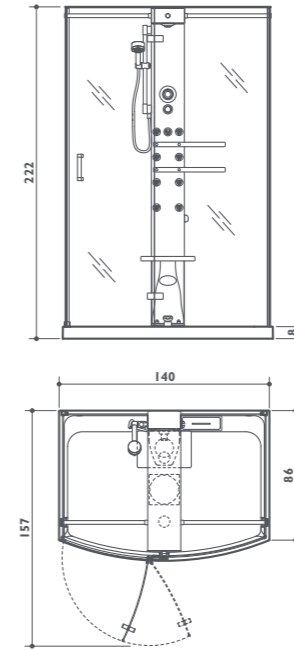

# mynima 140/wall

back-to-wall  
single version  
140 x 86 x 222h cm  
design Carlo Urbinati

Functions	TB	TT
Vertical and back hydromassage (Body jet)	8	8
Aqua feeling: raindrop shower head	●	●
Enerjet: tropical shower	●	●
Enerjet: pulsating massage	●	●
Enerjet: shower rain	●	●
Steam bath		●
Aromatherapy		●
<b>Features</b>		
Thermostatic mixer	●	●
Container for aromatic essences		●
Limescale-prevention membrane for spouts	●	●
Electronic descaling system		●
Glass panels against the wall	○	○
Shelves (Techstone®)	●	●
Adjustable seat (Techstone®)	○	●
Roof	●	●
Alarm	●	●

# mynima 140

corner  
LH-RH  
140 x 86 x 222h cm  
design Carlo Urbinati

Functions	TB	TT
Vertical and back hydromassage (Body jet)	8	8
Aqua feeling: raindrop shower head	●	●
Enerjet: tropical shower	●	●
Enerjet: pulsating massage	●	●
Enerjet: shower rain	●	●
Steam bath		●
Aromatherapy		●
<b>Features</b>		
Thermostatic mixer	●	●
Container for aromatic essences		●
Limescale-prevention membrane for spouts	●	●
Electronic descaling system		●
Glass panels against the wall	○	○
Shelves (Techstone®)	●	●
Adjustable seat (Techstone®)	○	●
Roof	●	●
Alarm	●	●