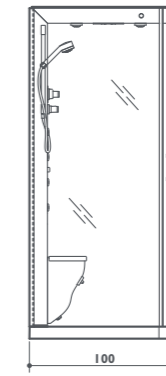

# mynima 140/wall

back-to-wall  
single version  
140 x 86 x 222h cm  
design Carlo Urbinati

Functions	TB	TT
Vertical and back hydromassage (Body jet)	8	8
Aqua feeling: raindrop shower head	●	●
Enerjet: tropical shower	●	●
Enerjet: pulsating massage	●	●
Enerjet: shower rain	●	●
Steam bath		●
Aromatherapy		●
<b>Features</b>		
Thermostatic mixer	●	●
Container for aromatic essences		●
Limescale-prevention membrane for spouts	●	●
Electronic descaling system		●
Glass panels against the wall	○	○
Shelves (Techstone®)	●	●
Adjustable seat (Techstone®)	○	●
Roof	●	●
Alarm	●	●

# mynima 140

corner  
LH-RH  
140 x 86 x 222h cm  
design Carlo Urbinati

Functions	TB	TT
Vertical and back hydromassage (Body jet)	8	8
Aqua feeling: raindrop shower head	●	●
Enerjet: tropical shower	●	●
Enerjet: pulsating massage	●	●
Enerjet: shower rain	●	●
Steam bath		●
Aromatherapy		●
<b>Features</b>		
Thermostatic mixer	●	●
Container for aromatic essences		●
Limescale-prevention membrane for spouts	●	●
Electronic descaling system		●
Glass panels against the wall	○	○
Shelves (Techstone®)	●	●
Adjustable seat (Techstone®)	○	●
Roof	●	●
Alarm	●	●