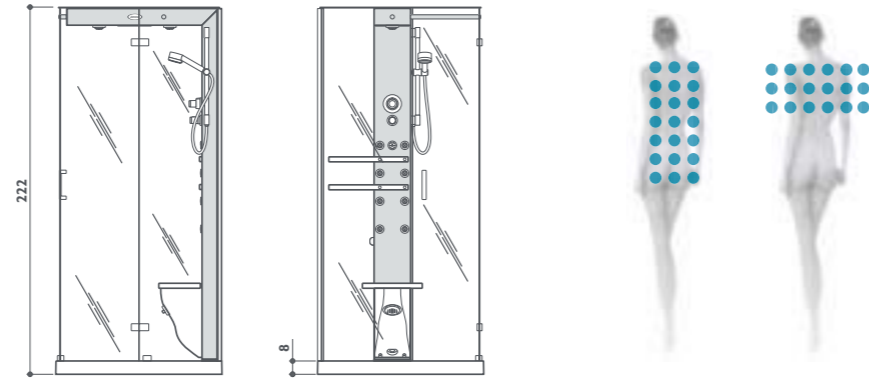

mynima 80 sphere

corner
single version
80 x 80 x 222h cm
design Carlo Urbinati

Functions	TB	TT
Vertical and back hydromassage (Body jet)	8	8
Aqua feeling: raindrop shower head	●	●
Enerjet: tropical shower	●	●
Enerjet: pulsating massage	●	●
Enerjet: shower rain	●	●
Steam bath		●
Aromatherapy		●
Features		
Thermostatic mixer	●	●
Container for aromatic essences		●
Limescale-prevention membrane for spouts	●	●
Electronic descaling system		●
Glass panels against the wall	○	○
Shelves (Techstone®)	●	●
Adjustable seat (Techstone®)	○	●
Roof	●	●
Alarm	●	●

shower panel finishes

aluminium

Jets   ● Standard   ● Optional   ○ Standard depending on the chosen fittings