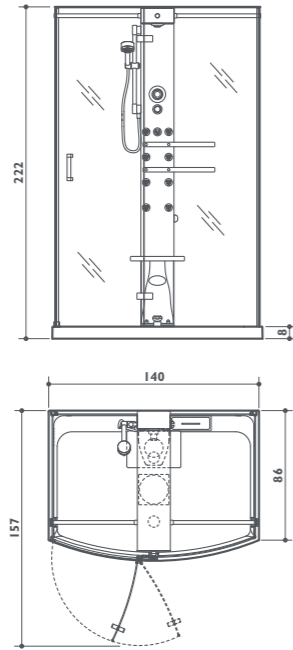

# mynima 140/wall

back-to-wall  
single version  
140 x 86 x 222h cm  
design Carlo Urbinati

Functions	TB	TT
Vertical and back hydromassage (Body jet)	8	8
Aqua feeling: raindrop shower head	●	●
Enerjet: tropical shower	●	●
Enerjet: pulsating massage	●	●
Enerjet: shower rain	●	●
Steam bath		●
Aromatherapy		●
<b>Features</b>		
Thermostatic mixer	●	●
Container for aromatic essences		●
Limescale-prevention membrane for spouts	●	●
Electronic descaling system		●
Glass panels against the wall	○	○
Shelves (Techstone®)	●	●
Adjustable seat (Techstone®)	○	●
Roof	●	●
Alarm	●	●