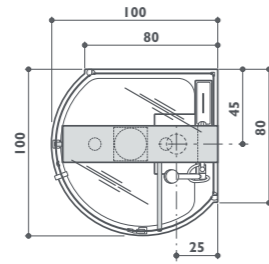

# mynima 90

corner  
LH-RH  
90 x 90 x 222h cm  
design Carlo Urbinati

Functions	TB	TT
Vertical and back hydromassage (Body jet)	8	8
Aqua feeling: raindrop shower head	●	●
Enerjet: tropical shower	●	●
Enerjet: pulsating massage	●	●
Enerjet: shower rain	●	●
Steam bath		●
Aromatherapy		●
<b>Features</b>		
Thermostatic mixer	●	●
Container for aromatic essences		●
Limescale-prevention membrane for spouts	●	●
Electronic descaling system		●
Glass panels against the wall	○	○
Shelves (Techstone®)	●	●
Adjustable seat (Techstone®)	○	●
Roof	●	●
Alarm		●

# mynima 80 sphere

corner  
single version  
80 x 80 x 222h cm  
design Carlo Urbinati

Functions	TB	TT
Vertical and back hydromassage (Body jet)	8	8
Aqua feeling: raindrop shower head	●	●
Enerjet: tropical shower	●	●
Enerjet: pulsating massage	●	●
Enerjet: shower rain	●	●
Steam bath		●
Aromatherapy		●
<b>Features</b>		
Thermostatic mixer	●	●
Container for aromatic essences		●
Limescale-prevention membrane for spouts	●	●
Electronic descaling system		●
Glass panels against the wall	○	○
Shelves (Techstone®)	●	●
Adjustable seat (Techstone®)	○	●
Roof	●	●
Alarm	●	●