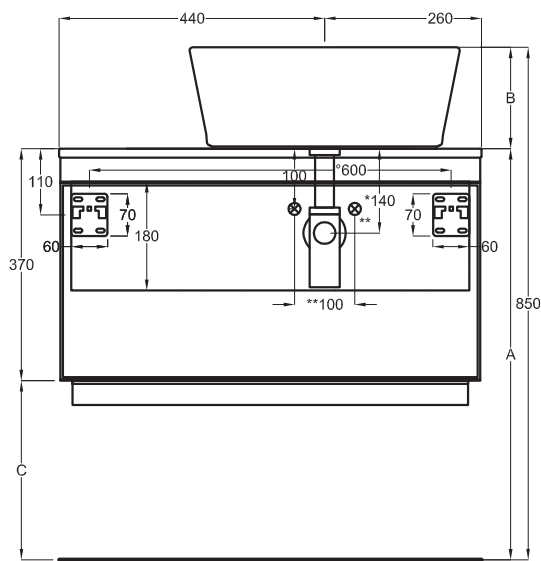

Multiplo with closed cabinet

70x48x37

cielo
handmade in Italy

Composizione n. 15

Composition no. 15

Gennaio 2019

TOP

FRONT