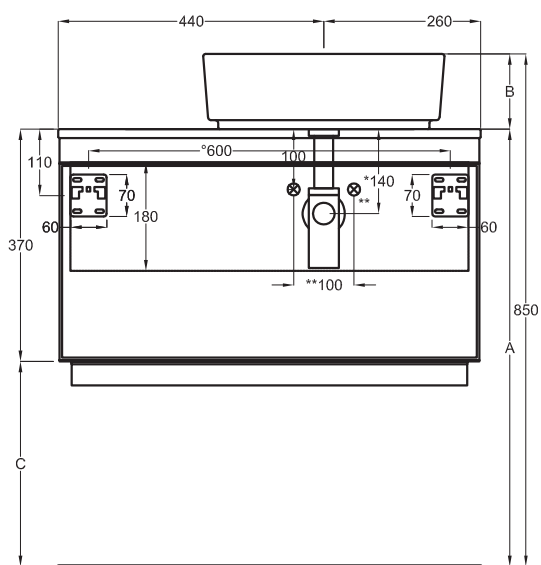

Multiplo con mobile chiuso

Multiplo with closed cabinet

70x48x37

cielo
handmade in Italy

Composizione n. 18

Composition no. 18

Gennaio 2019

FRONT

- WATER OUTLET art. SIFTIB/SIFN
- ** WATER INLET (HOT-COLD)
- ° WALL FIXINGS

©

SHCOLAQ40
40 x 40 x h12,5

A	725 mm
B	125 mm
C	355 mm
D	

Lavabi

Washbasins

Utilizzare il modulo d'ordine per verificare la corrispondenza fra lettera e articolo

Use the order form to check the correspondance between the letters and the items code