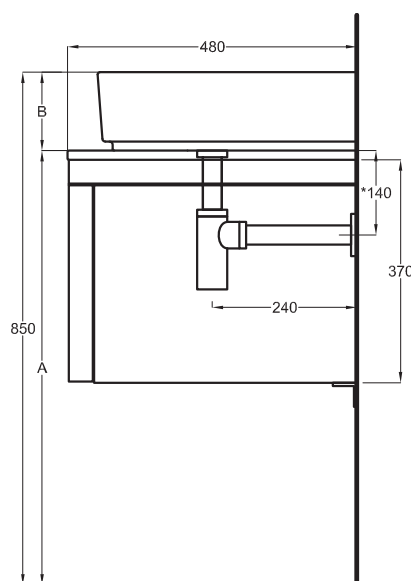

SIDE

- WATER OUTLET art. SIFTIB/SIFN
- ** WATER INLET (HOT-COLD)
- WALL FIXINGS

SHCOLARF
60 x 43 x h13

A	720 mm
B	130 mm
C	350 mm
D	/

Lavabi
Washbasins

Utilizzare il modulo d'ordine per verificare la corrispondenza fra lettera e articolo
Use the order form to check the correspondance between the letters and the items code