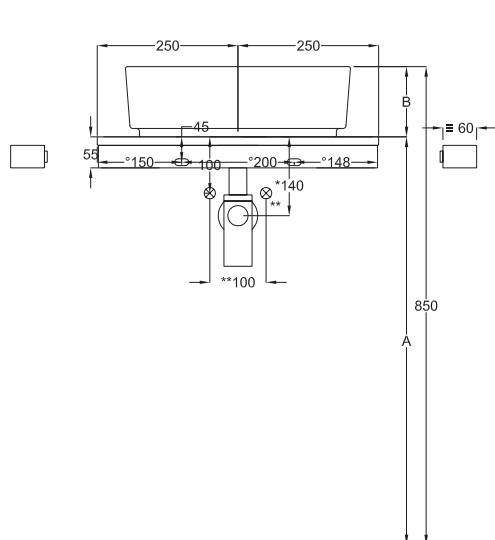

Multiplo versione solo piano

Multiplo only countertop version

50x48x5,5

cielo
handmade in Italy

Composizione n. 08

Composition no. 08

Gennaio 2019

≡ OPTIONAL TOWEL RAIL art. MUPSL

FRONT

- WATER OUTLET art. SIFTIB/SIFN
- ** WATER INLET (HOT-COLD)
- WALL FIXINGS

SHCOLAQF
44 x 43 x h13

A	720 mm
B	130 mm
D	/

Lavabi
Washbasins

Utilizzare il modulo d'ordine per verificare la corrispondenza fra lettera e articolo
Use the order form to check the correspondance between the letters and the items code