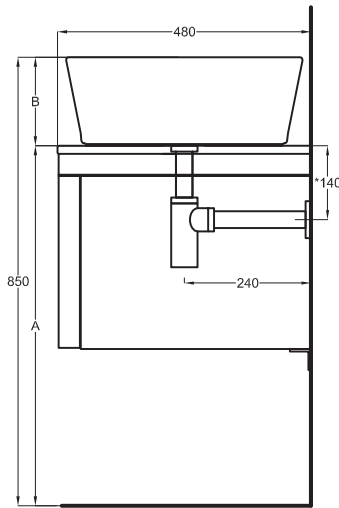

- WATER OUTLET art. SIFTIB/SIFN
- ** WATER INLET (HOT-COLD)
- WALL FIXINGS

SIDE