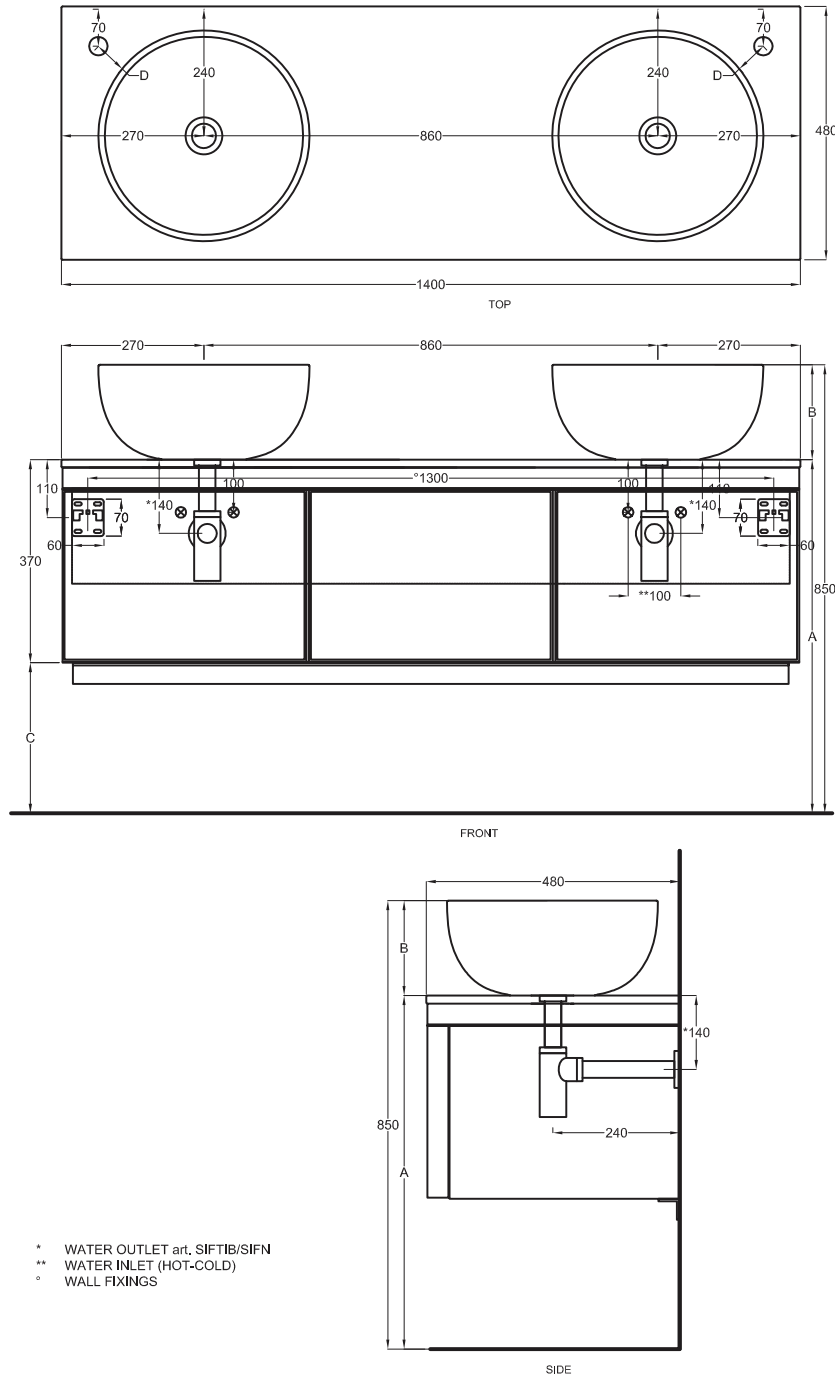

Multiplo with closed cabinet

140x48x37

cielo
handmade in Italy

Composizione n. 69

Composition no. 69

Gennaio 2019

A	665 mm	725 mm	725 mm	610 mm	700 mm	590 mm	660 mm
B	185 mm	125 mm	125 mm	240 mm	150 mm	260 mm	190 mm
C	295 mm	355 mm	355 mm	240 mm	330 mm	220 mm	290 mm
D	60 mm	40 mm	60 mm	40 mm	60 mm	40 mm	50 mm