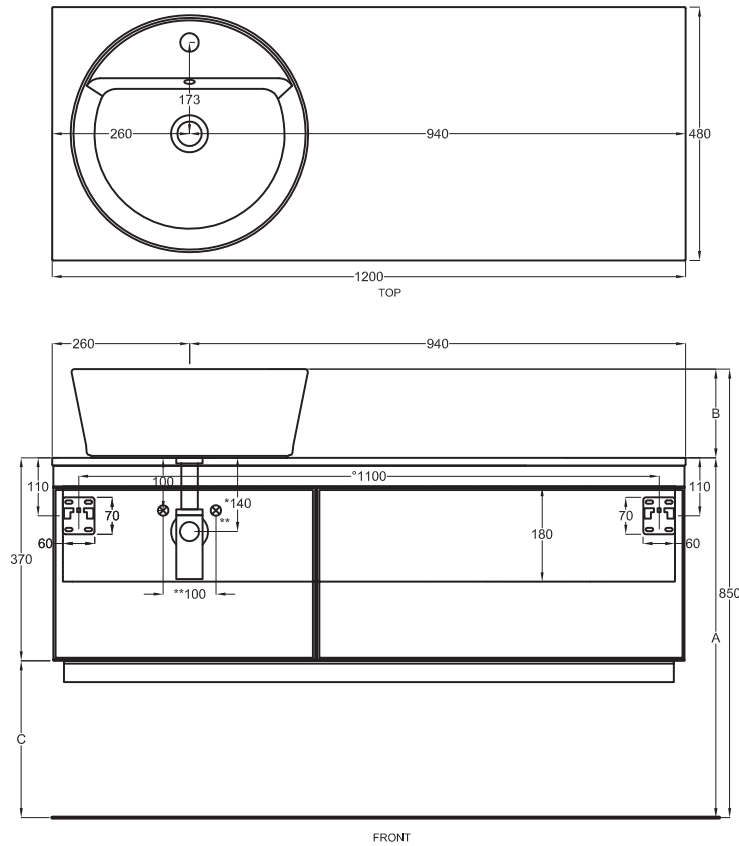

Composizione n. 44

Composition no. 44

Gennaio 2019