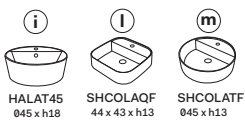

Multiplo with closed cabinet

140x48x37

cielo
handmade in Italy

Composizione n. 73

Composition no. 73

Gennaio 2019

A	670 mm	720 mm	720 mm
B	180 mm	130 mm	130 mm
C	300 mm	350 mm	350 mm
D	/	/	/

Lavabi Washbasins