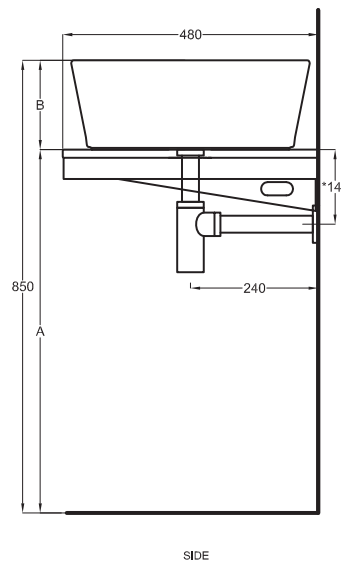

Multiplo only countertop version

120x48x5,5

cielo
handmade in Italy

Composizione n. 47

Composition no. 47

Gennaio 2019

- * WATER OUTLET art. SIFTIB/SIFN
- ** WATER INLET (HOT-COLD)
- WALL FIXINGS

HALAT45
045 x h18