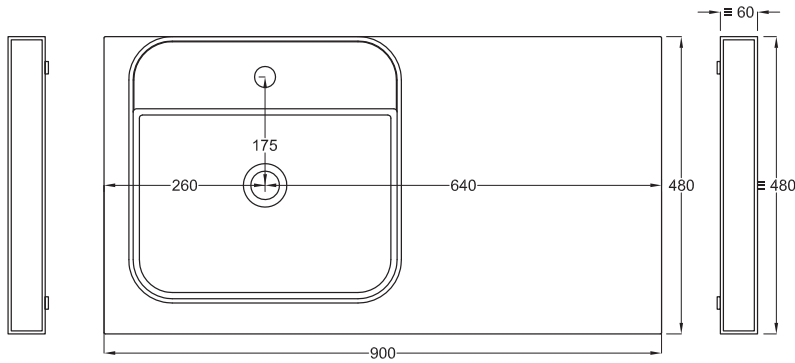

Multiplo con mobile a giorno

Multiplo with open day cabinet

90x48x39

cielo
handmade in Italy

Composizione n. 32

Composition no. 32

Gennaio 2019

TOP

≡ OPTIONAL TOWEL RAIL art. MUPSL