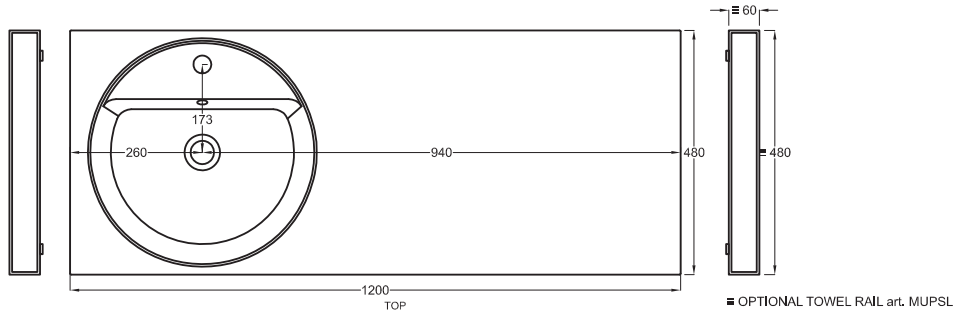

Multiplo with open day cabinet

120x48x39

cielo
handmade in Italy

Composizione n. 44

Composition no. 44

Gennaio 2019

- * WATER OUTLET art. SIFTIB/SIFN
- ** WATER INLET (HOT-COLD)
- ° WALL FIXINGS

HALAT45
045 x h18