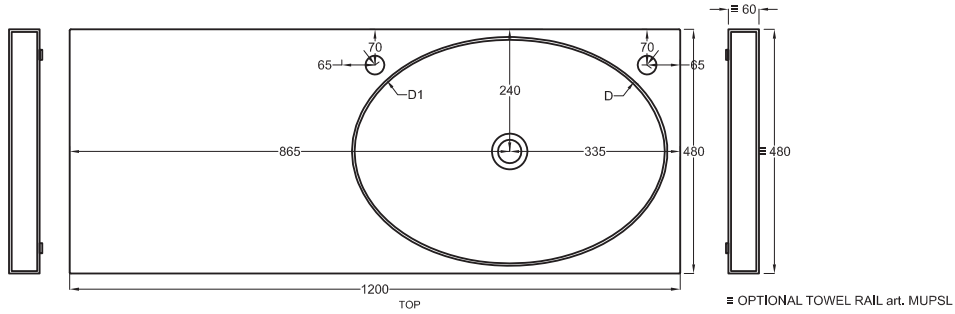

Composizione n. 57 - 58

Composition no. 57 - 58

Gennaio 2019

- WATER OUTLET art. SIFTIB/SIFN
- ** WATER INLET (HOT-COLD)
- WALL FIXINGS

A	670 mm	685 mm	725 mm
B	180 mm	165 mm	125 mm
C	280 mm	295 mm	335 mm
D	45 mm	60 mm	45 mm

Lavabi Washbasins

Utilizzare il modulo d'ordine per verificare la corrispondenza fra lettera e articolo
Use the order form to check the correspondance between the letters and the items code