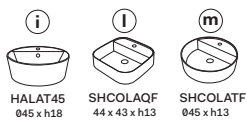

Multiplo with closed cabinet

120x48x37

cielo
handmade in Italy

Composizione n. 47

Composition no. 47

Gennaio 2019

- * WATER OUTLET art. SIFTIB/SIFN
- ** WATER INLET (HOT-COLD)
- ° WALL FIXINGS

HALAT45
045 x h18