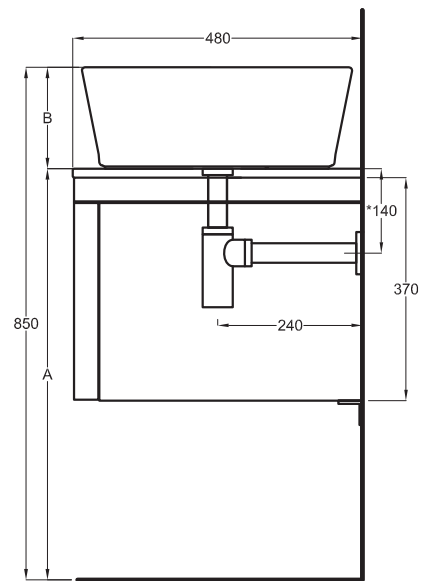

Multiplo with closed cabinet

70x48x37

cielo
handmade in Italy

Composizione n. 15

Composition no. 15

Gennaio 2019

TOP

FRONT