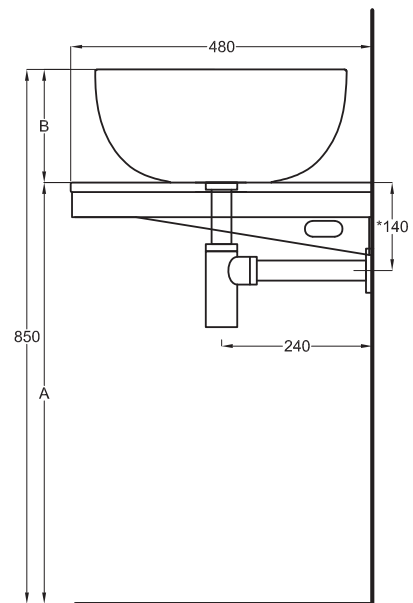

SIDE

- WATER OUTLET art. SIFTIB/SIFN
- ** WATER INLET (HOT-COLD)
- WALL FIXINGS