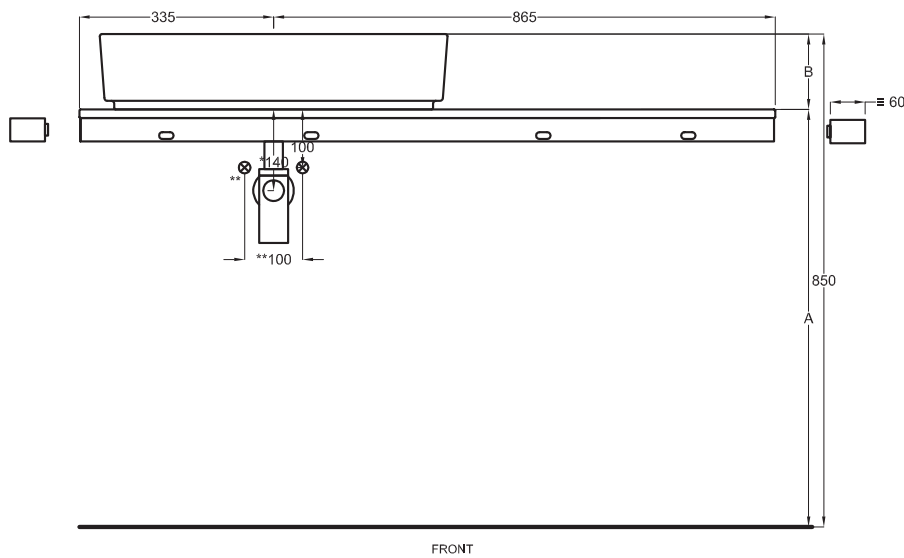

Multiplo only countertop version

120x48x5,5

cielo
handmade in Italy

Composizione n. 59

Composition no. 59

Gennaio 2019

- * WATER OUTLET art. SIFTIB/SIFN
- ** WATER INLET (HOT-COLD)
- WALL FIXINGS

SHCOLAR60
60 x 40 x h12,5