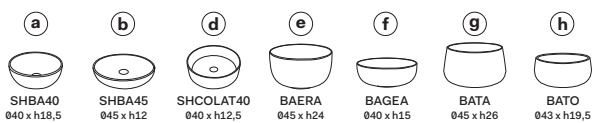

a	b	d	e	f	g	h
A	665 mm	725 mm	725 mm	610 mm	700 mm	590 mm	660 mm
B	185 mm	125 mm	125 mm	240 mm	150 mm	260 mm	190 mm
C	295 mm	355 mm	355 mm	240 mm	330 mm	220 mm	290 mm
D	55 mm	30 mm	55 mm	30 mm	55 mm	30 mm	40 mm

Lavabi Washbasins

Utilizzare il modulo d'ordine per verificare la corrispondenza fra lettera e articolo
Use the order form to check the correspondance between the letters and the items code