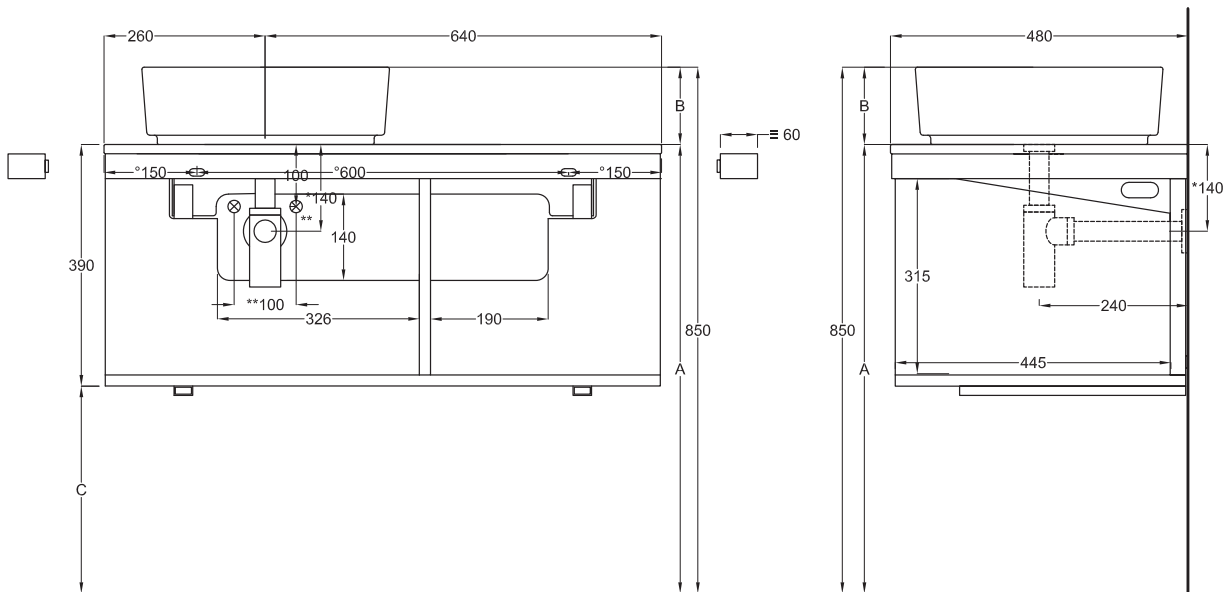

FRONT

SIDE

- WATER OUTLET art. SIFTIB/SIFN
- ** WATER INLET (HOT-COLD)
- ° WALL FIXINGS

SHCOLAQF
44 x 43 x h13

A	720 mm
B	130 mm
C	330 mm
D	/

Lavabi

Washbasins

Utilizzare il modulo d'ordine per verificare la corrispondenza fra lettera e articolo
Use the order form to check the correspondance between the letters and the items code