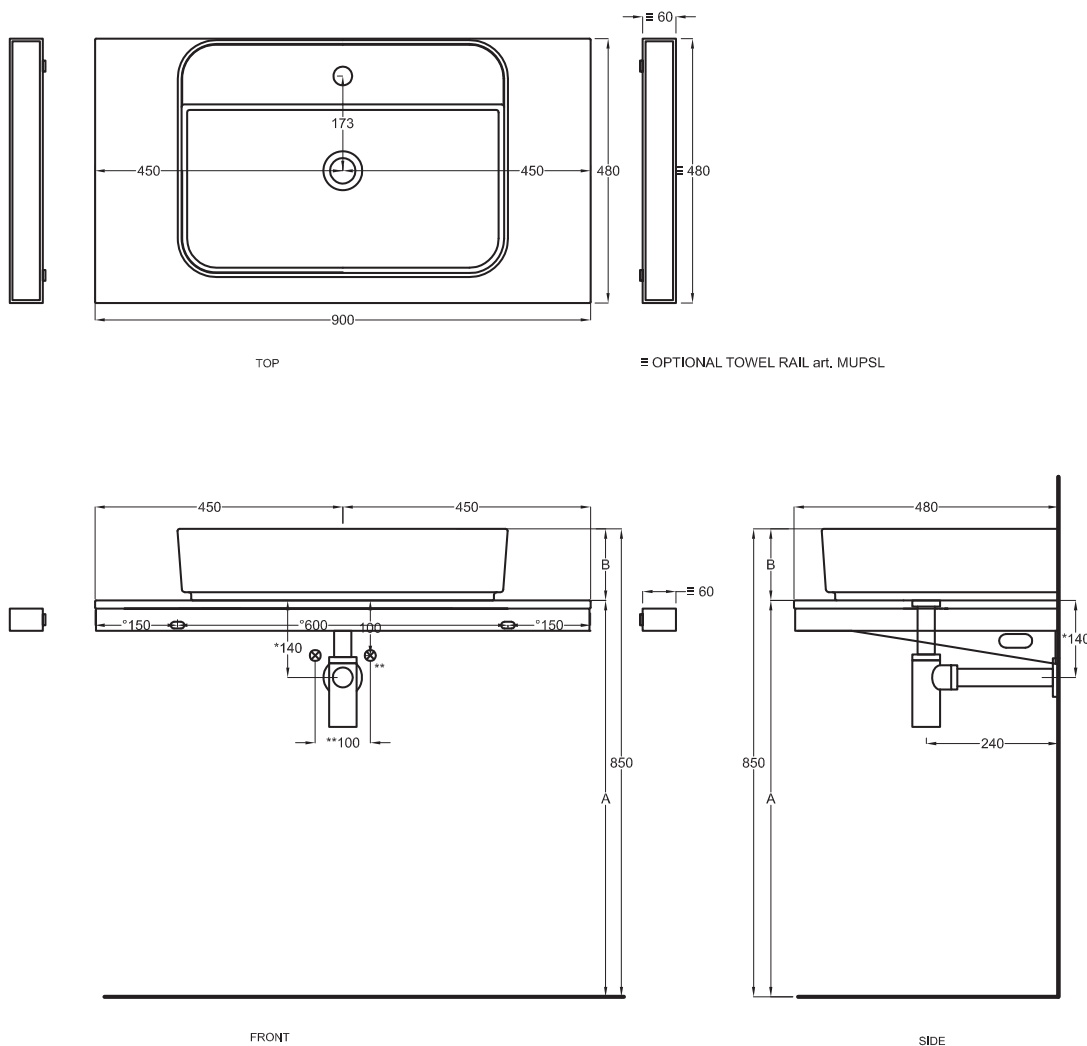

Multiplo versione solo piano

Multiplo only countertop version

90x48x5,5

cielo
handmade in Italy

Composizione n. 37

Composition no. 37

Gennaio 2019

- WATER OUTLET art. SIFTIB/SIFN
- ** WATER INLET (HOT-COLD)
- WALL FIXINGS

SHCOLARF
60 x 43 x h13

A	720 mm
B	130 mm
D	

Lavabi
Washbasins

Utilizzare il modulo d'ordine per verificare la corrispondenza fra lettera e articolo
Use the order form to check the correspondance between the letters and the items code