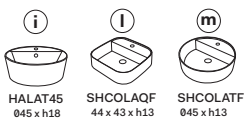

SIDE

- * WATER OUTLET art. SIFTIB/SIFN
- ** WATER INLET (HOT-COLD)
- WALL FIXINGS

HALAT45
045 x h18

SHCOLAQF
44 x 43 x h13

SHCOLATF
045 x h13

A	670 mm	720 mm	720 mm
B	180 mm	130 mm	130 mm
D	/	/	/

Lavabi
Washbasins