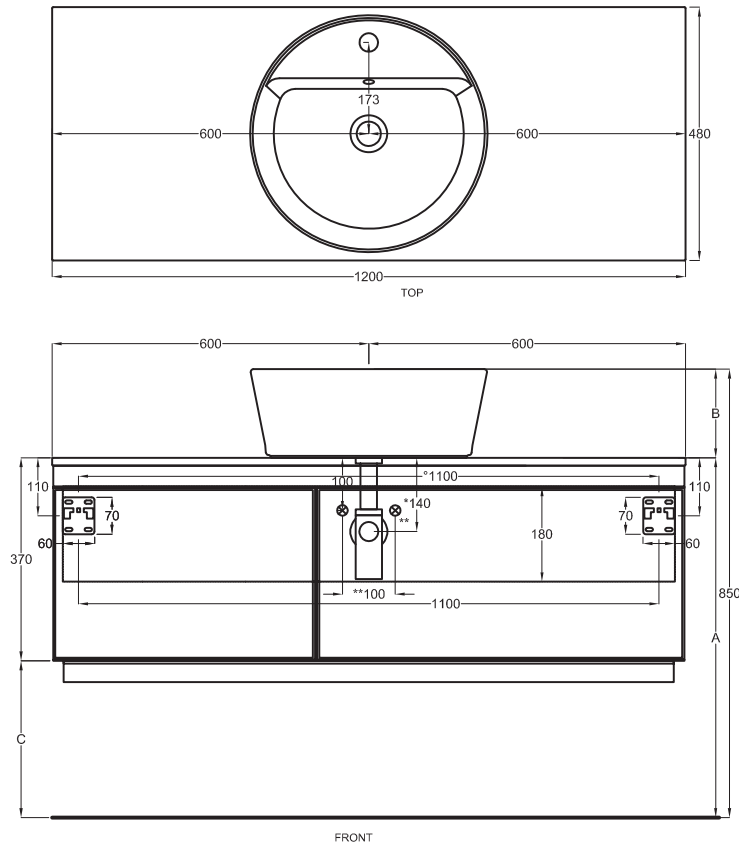

Composizione n. 45

Composition no. 45

Gennaio 2019

- WATER OUTLET art. SIFTIB/SIFN
- ** WATER INLET (HOT-COLD)
- WALL FIXINGS

SIDE

A	670 mm	720 mm	720 mm
B	180 mm	130 mm	130 mm
C	300 mm	350 mm	350 mm
D	/	/	/

Lavabi Washbasins

Utilizzare il modulo d'ordine per verificare la corrispondenza fra lettera e articolo
Use the order form to check the correspondance between the letters and the items code