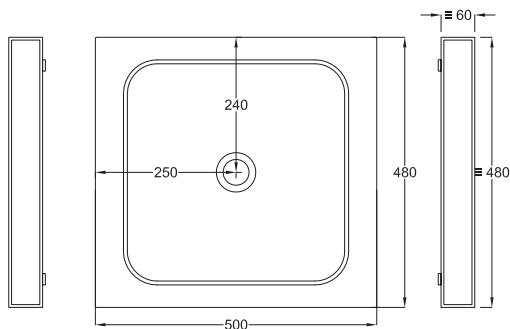

Multiplo versione solo piano

Multiplo only countertop version

50x48x5,5

cielo
handmade in Italy

Composizione n. 07

Composition no. 07

Gennaio 2019

TOP

≡ OPTIONAL TOWEL RAIL art. MUPSL