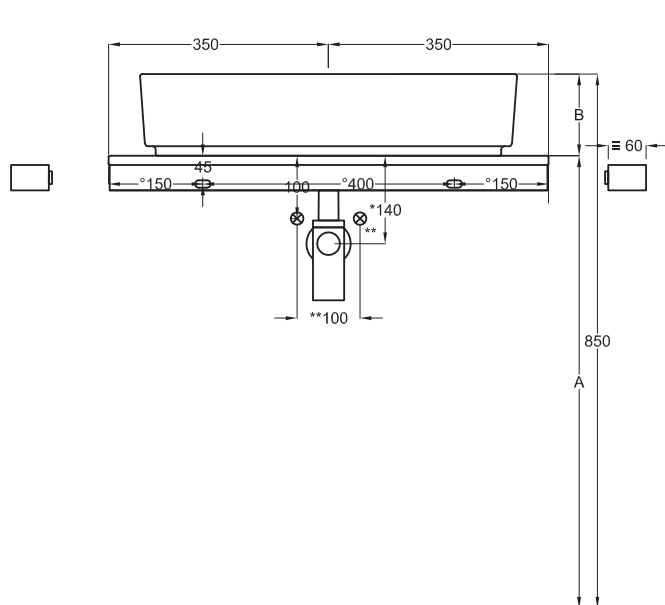

≡ OPTIONAL TOWEL RAIL art. MUPSL

FRONT

SIDE

- * WATER OUTLET art. SIFTIB/SIFN
- ** WATER INLET (HOT-COLD)
- ° WALL FIXINGS

SHCOLAR60
60 x 40 x h12,5

A	725 mm
B	125 mm
D	

Lavabi
Washbasins

Utilizzare il modulo d'ordine per verificare la corrispondenza fra lettera e articolo
Use the order form to check the correspondance between the letters and the items code