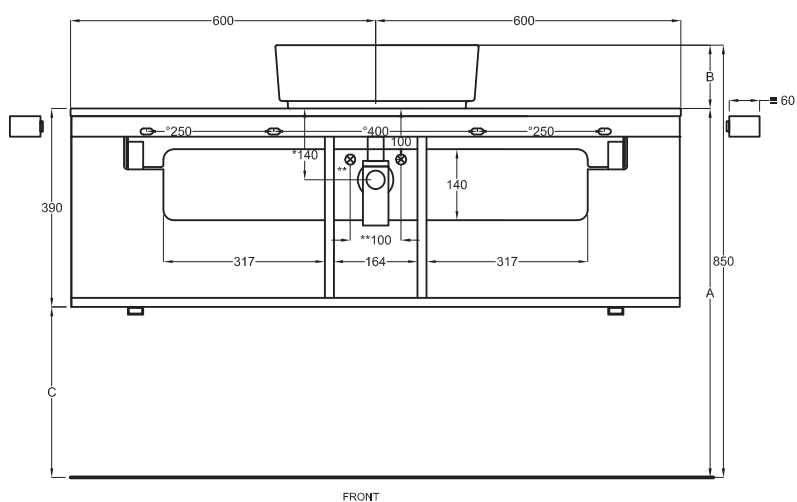

Composizione n. 100

Composition no. 100

Gennaio 2019

OPTIONAL TOWEL RAIL art. MUPSL

FRONT

SIDE

- WATER OUTLET art. SIFTIB/SIFN
- ** WATER INLET (HOT-COLD)
- WALL FIXINGS

SHCOLAQ40
40 x 40 x h12,5

A	725 mm
B	125 mm
C	335 mm
D	/

Lavabi
Washbasins

Utilizzare il modulo d'ordine per verificare la corrispondenza fra lettera e articolo
Use the order form to check the correspondance between the letters and the items code