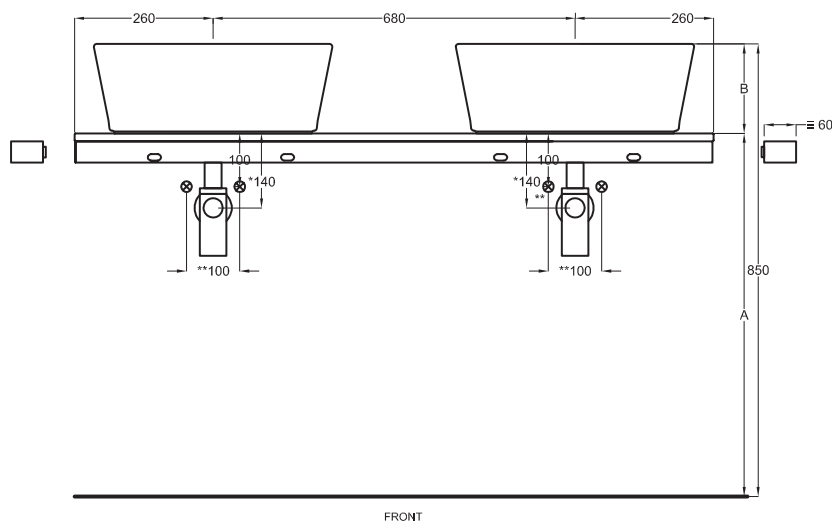

Multiplo only countertop version

120x48x5,5

cielo
handmade in Italy

Composizione n. 47

Composition no. 47

Gennaio 2019

- * WATER OUTLET art. SIFTIB/SIFN
- ** WATER INLET (HOT-COLD)
- WALL FIXINGS

HALAT45
045 x h18