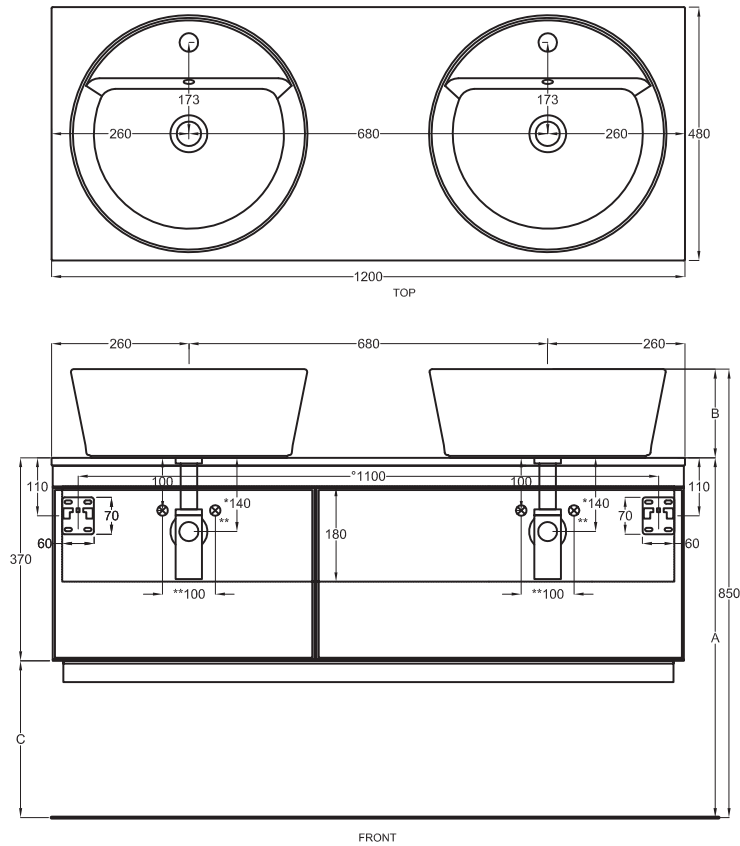

Multiplo with closed cabinet

120x48x37

cielo
handmade in Italy

Composizione n. 47

Composition no. 47

Gennaio 2019

- * WATER OUTLET art. SIFTIB/SIFN
- ** WATER INLET (HOT-COLD)
- ° WALL FIXINGS

HALAT45
045 x h18