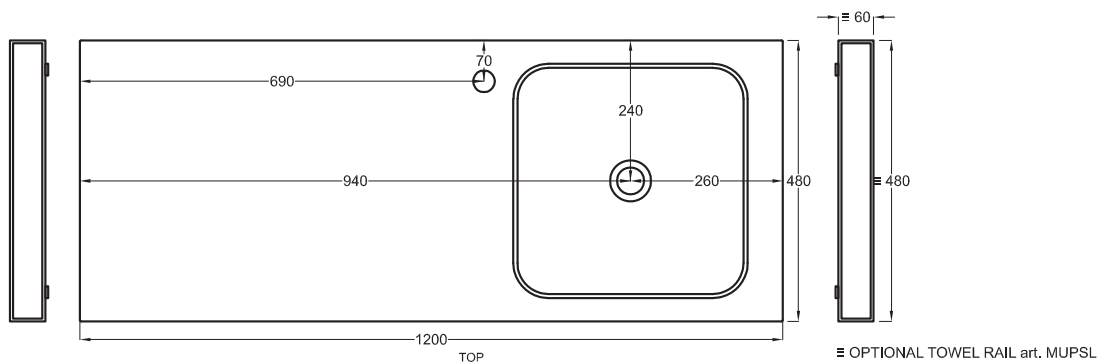

Multiplo only countertop version

120x48x5,5

cielo
handmade in Italy

Composizione n. 49

Composition no. 49

Gennaio 2019

- * WATER OUTLET art. SIFTIB/SIFN
- ** WATER INLET (HOT-COLD)
- WALL FIXINGS

SHCOLAQ40
40 x 40 x h12,5