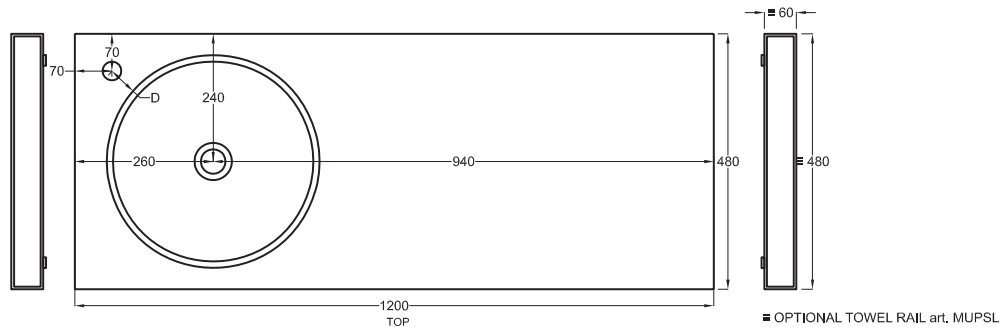

Composizione n. 39

Composition no. 39

Gennaio 2019

- WATER OUTLET art. SIFTIB/SIFN
- ** WATER INLET (HOT-COLD)
- WALL FIXINGS