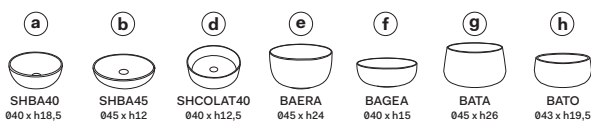

Multiplo with closed cabinet

140x48x37

cielo
handmade in Italy

Composizione n. 69

Composition no. 69

Gennaio 2019

A	665 mm	725 mm	725 mm	610 mm	700 mm	590 mm	660 mm
B	185 mm	125 mm	125 mm	240 mm	150 mm	260 mm	190 mm
C	295 mm	355 mm	355 mm	240 mm	330 mm	220 mm	290 mm
D	60 mm	40 mm	60 mm	40 mm	60 mm	40 mm	50 mm