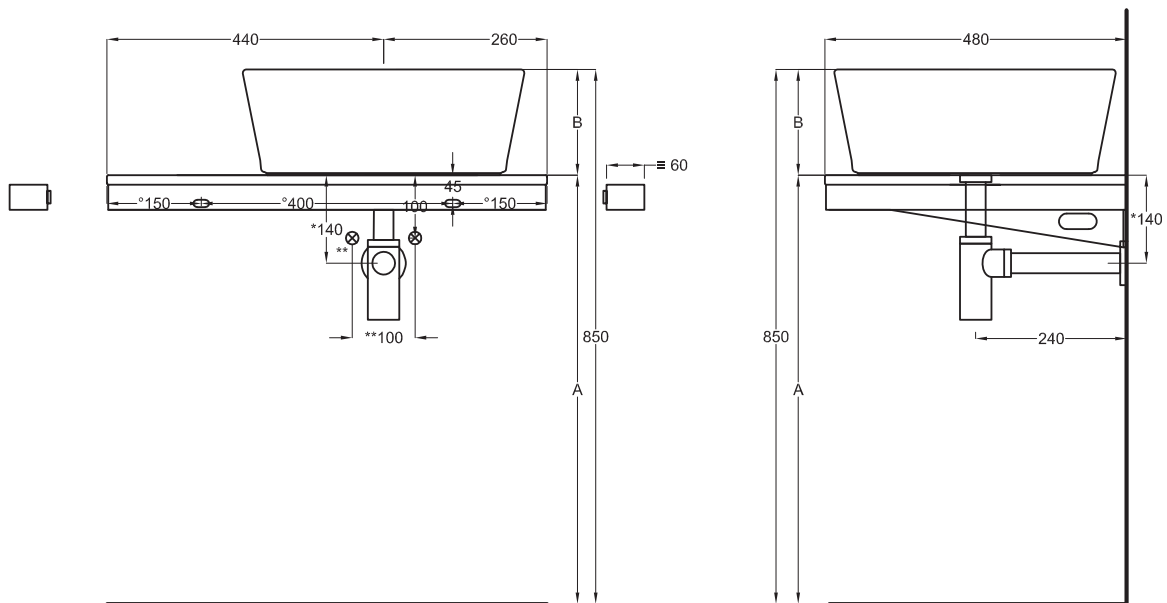

FRONT

SIDE

- WATER OUTLET art. SIFTIB/SIFN
- ** WATER INLET (HOT-COLD)
- WALL FIXINGS

HALAT45
045 x h18

SHCOLAQF
44 x 43 x h13

SHCOLATF
045 x h13

A	670 mm	720 mm	720 mm
B	180 mm	130 mm	130 mm
D	/	/	/

Lavabi
Washbasins

Utilizzare il modulo d'ordine per verificare la corrispondenza fra lettera e articolo
Use the order form to check the correspondance between the letters and the items code