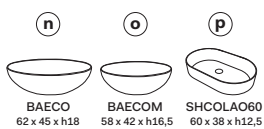

BAECO 62 x 45 x h18
BAECOM 58 x 42 x h16,5
SHCOLAO60 60 x 38 x h12,5

A	670 mm	685 mm	725 mm
B	180 mm	165 mm	125 mm
D	45 mm	65 mm	50 mm

Lavabi Washbasins

Utilizzare il modulo d'ordine per verificare la corrispondenza fra lettera e articolo
Use the order form to check the correspondance between the letters and the items code