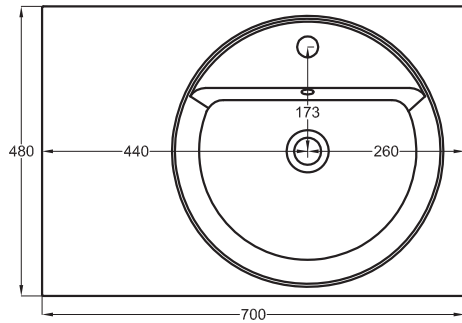

Multiplo with closed cabinet

70x48x37

cielo
handmade in Italy

Composizione n. 15

Composition no. 15

Gennaio 2019

TOP

FRONT