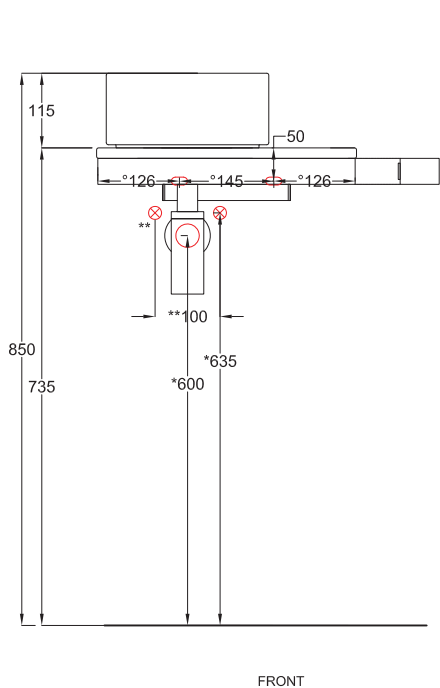

- WATER OUTLET art. SIFTIB/SIFN
- ** WATER INLET (HOT-COLD)
- ° WALL FIXINGS

Lavabi

Washbasins

MILAT
025 x h11,5

MILAQ
025 x h11,5

Utilizzare il modulo d'ordine per verificare la corrispondenza fra lettera e articolo
Use the order form to check the correspondance between the letters and the items code