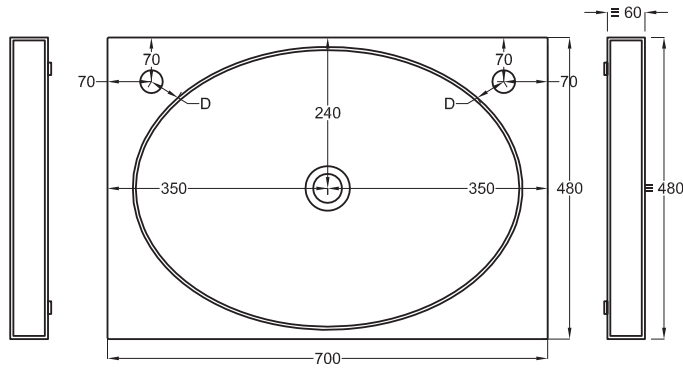

Composizione n. 19 - 20

Composition no. 19 - 20

Gennaio 2019

TOP

≡ OPTIONAL TOWEL RAIL art. MUPSL