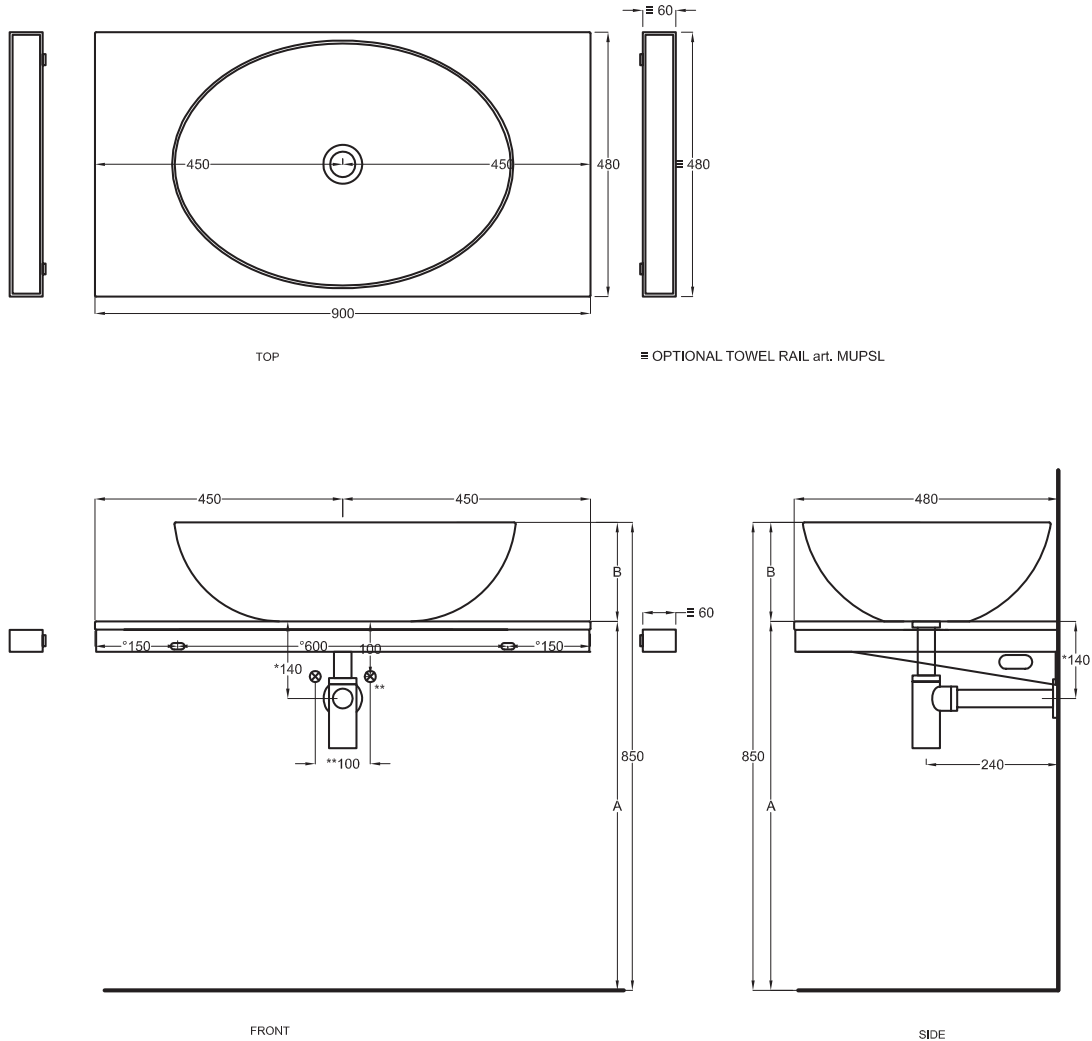

Multiplo only countertop version

90x48x5,5

cielo
handmade in Italy

Composizione n. 38

Composition no. 38

Gennaio 2019

- * WATER OUTLET art. SIFTIB/SIFN
- ** WATER INLET (HOT-COLD)
- ° WALL FIXINGS

	n	o	p	q
A	670 mm	685 mm	725 mm	725 mm
B	180 mm	165 mm	125 mm	125 mm
D	/	/	/	/