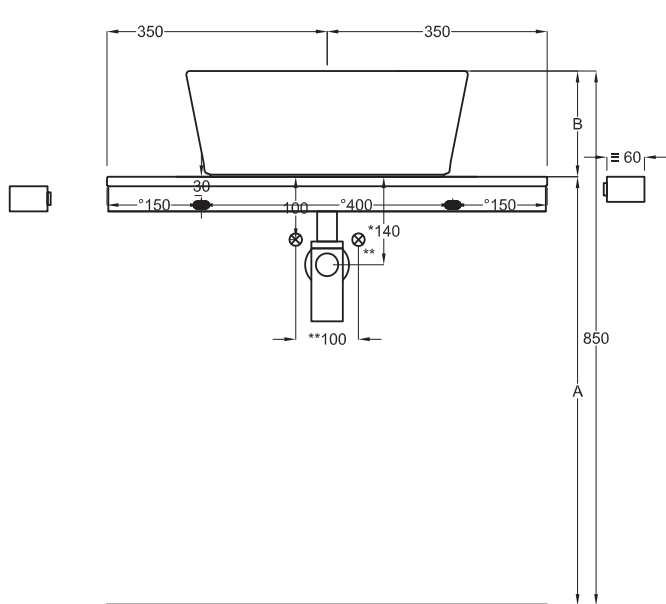

Multiplo versione solo piano

Multiplo only countertop version

70x48x5,5

cielo
handmade in Italy

Composizione n. 14

Composition no. 14

Gennaio 2019

≡ OPTIONAL TOWEL RAIL art. MUPSL

FRONT

- WATER OUTLET art. SIFTIB/SIFN
- ** WATER INLET (HOT-COLD)
- ° WALL FIXINGS

A	670 mm	720 mm	720 mm
B	180 mm	130 mm	130 mm
D	/	/	/

Lavabi
Washbasins

Utilizzare il modulo d'ordine per verificare la corrispondenza fra lettera e articolo
Use the order form to check the correspondance between the letters and the items code