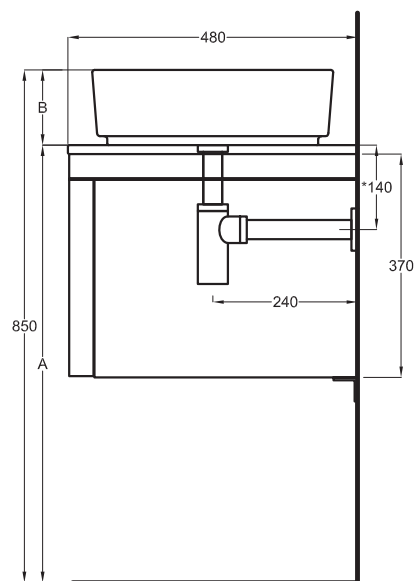

SIDE

- WATER OUTLET art. SIFTIB/SIFN
- ** WATER INLET (HOT-COLD)
- ° WALL FIXINGS

©

SHCOLAQ40
40 x 40 x h12,5

A	725 mm
B	125 mm
C	355 mm
D	

Lavabi

Washbasins

Utilizzare il modulo d'ordine per verificare la corrispondenza fra lettera e articolo

Use the order form to check the correspondance between the letters and the items code