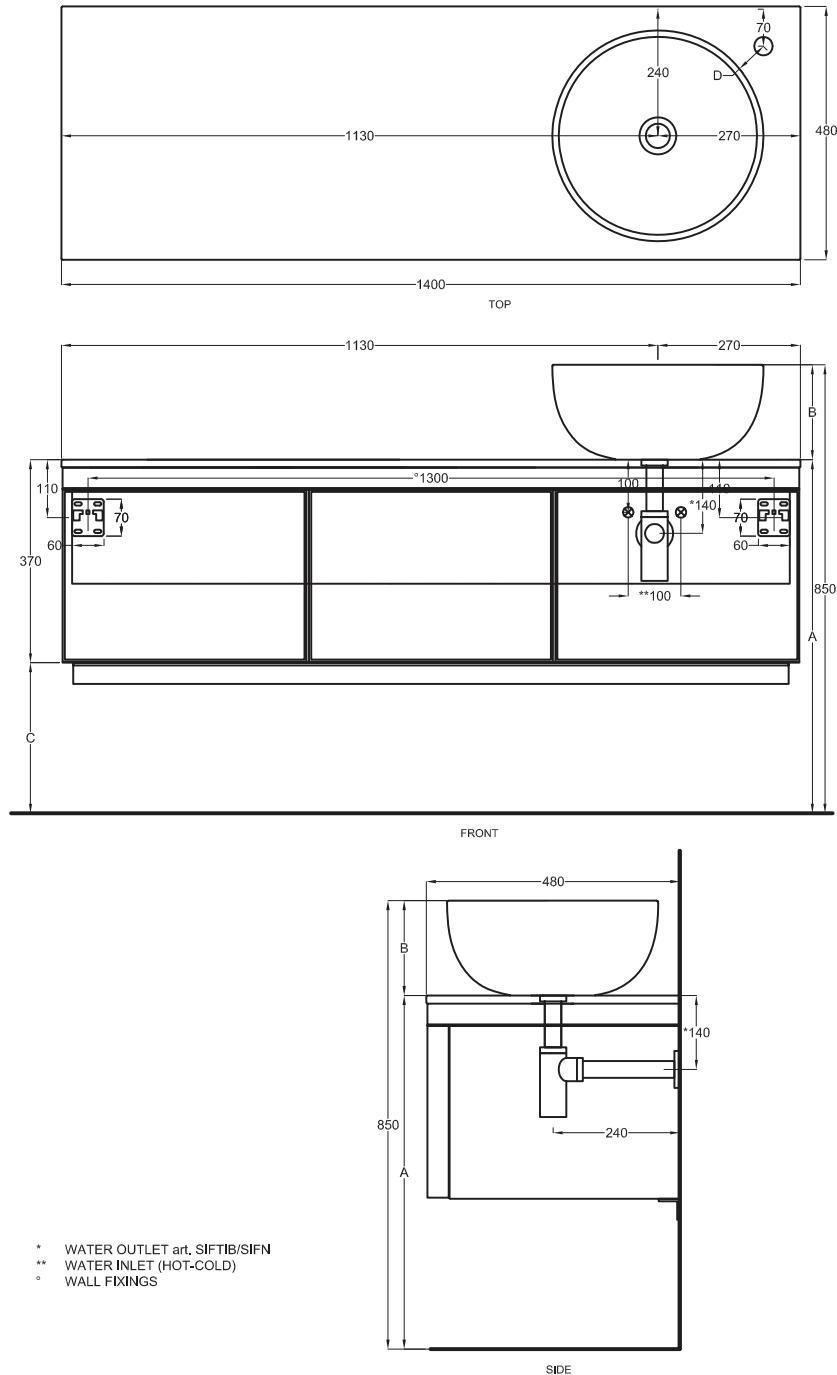

Multiplo with closed cabinet

140x48x37

cielo
handmade in Italy

Composizione n. 68

Composition no. 68

Gennaio 2019

A	665 mm	725 mm	725 mm	610 mm	700 mm	590 mm	660 mm
B	185 mm	125 mm	125 mm	240 mm	150 mm	260 mm	190 mm
C	295 mm	355 mm	355 mm	240 mm	330 mm	220 mm	290 mm
D	60 mm	40 mm	60 mm	40 mm	60 mm	40 mm	50 mm