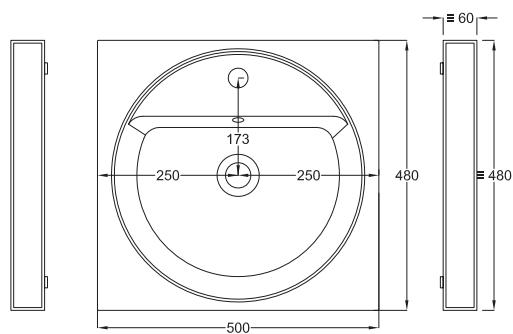

Multiplo versione solo piano

Multiplo only countertop version

50x48x5,5

cielo
handmade in Italy

Composizione n. 06

Composition no. 06

Gennaio 2019

TOP

OPTIONAL TOWEL RAIL art. MUPSL