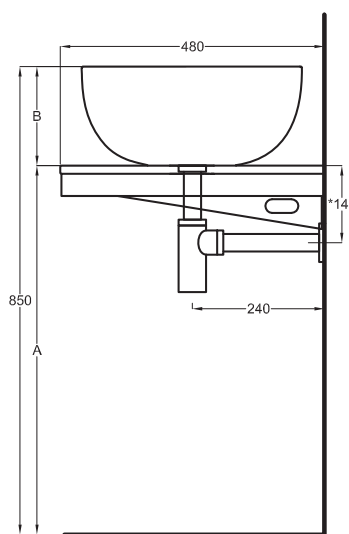

SIDE

- WATER OUTLET art. SIFTIB/SIFN
- ** WATER INLET (HOT-COLD)
- WALL FIXINGS