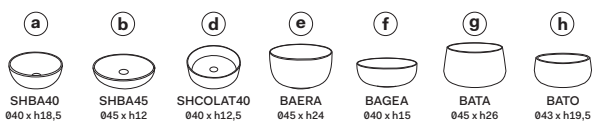

A	665 mm	725 mm	725 mm	610 mm	700 mm	590 mm	660 mm
B	185 mm	125 mm	125 mm	240 mm	150 mm	260 mm	190 mm
D	50 mm	25 mm	50 mm	25 mm	50 mm	25 mm	35 mm

Lavabi Washbasins

Utilizzare il modulo d'ordine per verificare la corrispondenza fra lettera e articolo
Use the order form to check the correspondance between the letters and the items code