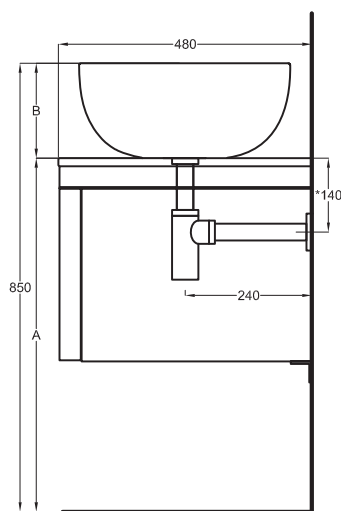

FRONT

SIDE

- WATER OUTLET art. SIFTIB/SIFN
- ** WATER INLET (HOT-COLD)
- WALL FIXINGS