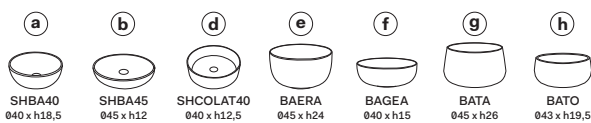

Multiplo with closed cabinet

140x48x37

cielo
handmade in Italy

Composizione n. 68

Composition no. 68

Gennaio 2019

A	665 mm	725 mm	725 mm	610 mm	700 mm	590 mm	660 mm
B	185 mm	125 mm	125 mm	240 mm	150 mm	260 mm	190 mm
C	295 mm	355 mm	355 mm	240 mm	330 mm	220 mm	290 mm
D	60 mm	40 mm	60 mm	40 mm	60 mm	40 mm	50 mm