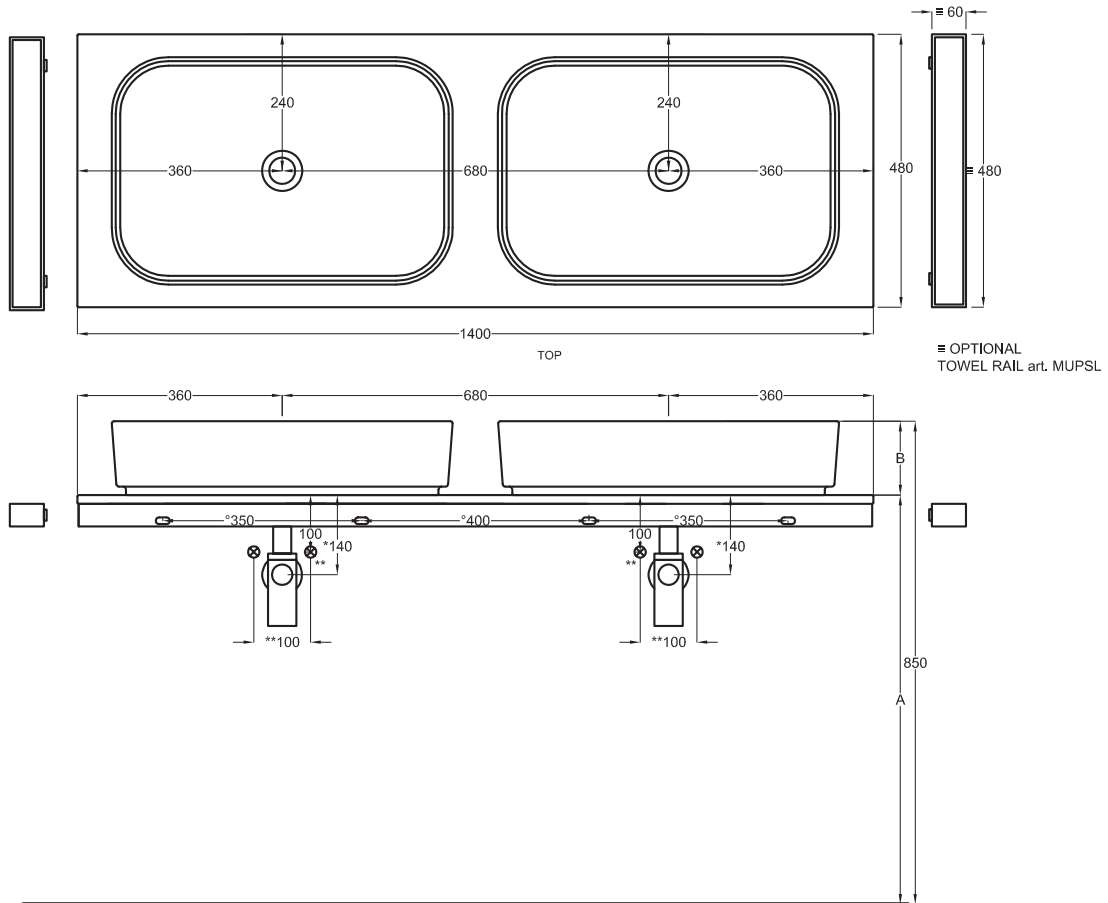

Multiplo only countertop version

140x48x5,5

cielo
handmade in Italy

Composizione n. 93

Composition no. 93

Gennaio 2019

- * WATER OUTLET art. SIFTIB/SIFN
- ** WATER INLET (HOT-COLD)
- WALL FIXINGS

SHCOLAR60
60 x 40 x h12,5