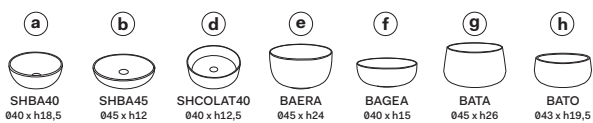

A	665 mm	725 mm	725 mm	610 mm	700 mm	590 mm	660 mm
B	185 mm	125 mm	125 mm	240 mm	150 mm	260 mm	190 mm
C	295 mm	355 mm	355 mm	240 mm	330 mm	220 mm	290 mm
D	55 mm	30 mm	55 mm	30 mm	55 mm	30 mm	40 mm

Lavabi
Washbasins

Utilizzare il modulo d'ordine per verificare la corrispondenza fra lettera e articolo
Use the order form to check the correspondance between the letters and the items code