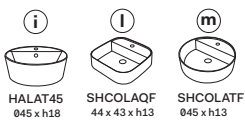

Composition no. 44

Gennaio 2019

- * WATER OUTLET art. SIFTIB/SIFN
- ** WATER INLET (HOT-COLD)
- WALL FIXINGS

SIDE

A	670 mm	720 mm	720 mm
B	180 mm	130 mm	130 mm
C	300 mm	350 mm	350 mm
D	/	/	/

Lavabi

Washbasins