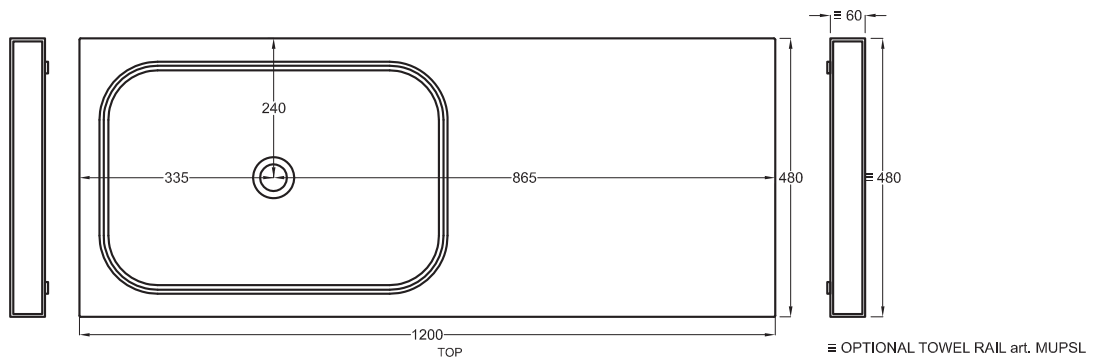

Multiplo only countertop version

120x48x5,5

cielo
handmade in Italy

Composizione n. 59

Composition no. 59

Gennaio 2019

- * WATER OUTLET art. SIFTIB/SIFN
- ** WATER INLET (HOT-COLD)
- WALL FIXINGS

SHCOLAR60
60 x 40 x h12,5