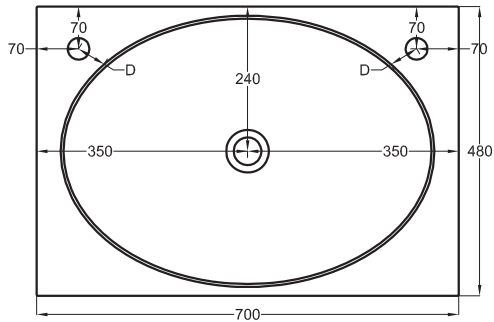

Multiplo con mobile chiuso

Multiplo with closed cabinet

70x48x37

cielo
handmade in Italy

Composizione n. 19 - 20

Composition no. 19 - 20

Gennaio 2019

TOP