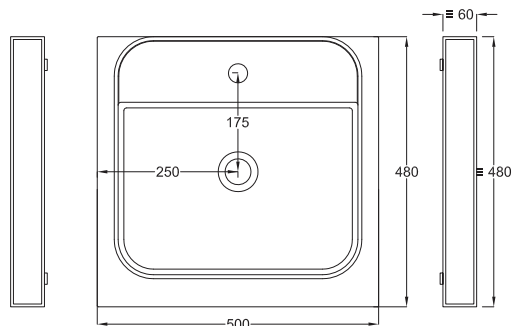

Multiplo versione solo piano

Multiplo only countertop version

50x48x5,5

cielo
handmade in Italy

Composizione n. 08

Composition no. 08

Gennaio 2019

TOP

≡ OPTIONAL TOWEL RAIL art. MUPSL