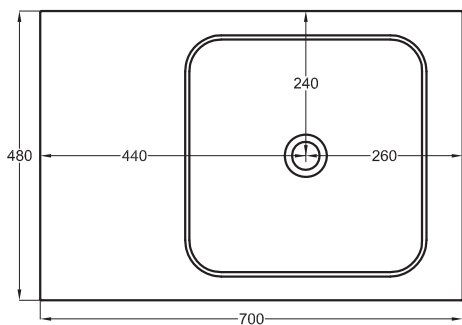

Multiplo con mobile chiuso

Multiplo with closed cabinet

70x48x37

cielo
handmade in Italy

Composizione n. 18

Composition no. 18

Gennaio 2019

TOP