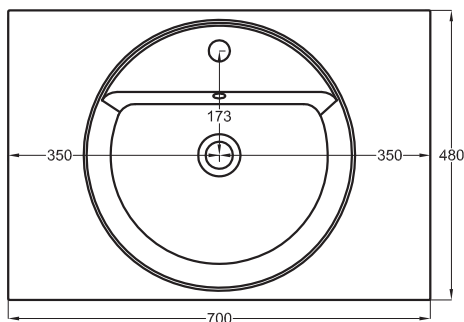

Multiplo with closed cabinet

70x48x37

cielo
handmade in Italy

Composizione n. 14

Composition no. 14

Gennaio 2019

TOP

≡ OPTIONAL TOWEL RAIL art. MUPSL