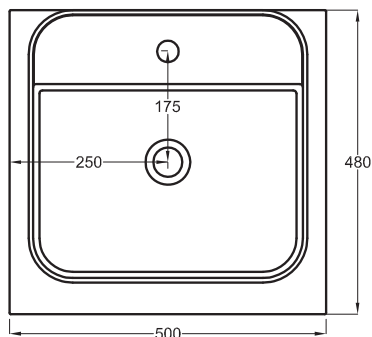

Multiplo con mobile chiuso

Multiplo with closed cabinet

50x48x37

cielo
handmade in Italy

Composizione n. 08

Composition no. 08

Gennaio 2019

TOP