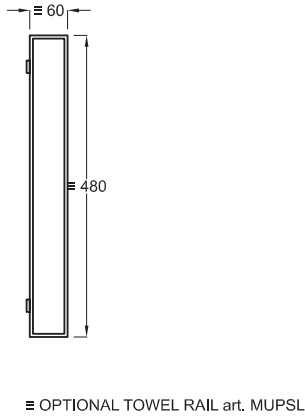

OPTIONAL TOWEL RAIL art. MUPSL

FRONT

SIDE

- * WATER OUTLET art. SIFTIB/SIFN
- ** WATER INLET (HOT-COLD)
- ° WALL FIXINGS

A	725 mm
B	125 mm
D	

Lavabi
Washbasins

Utilizzare il modulo d'ordine per verificare la corrispondenza fra lettera e articolo
Use the order form to check the correspondance between the letters and the items code