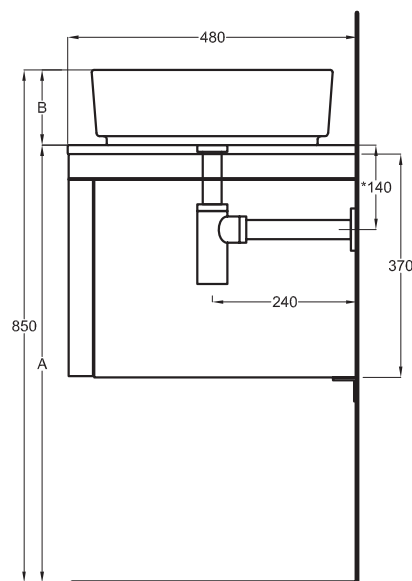

SIDE

- WATER OUTLET art. SIFTIB/SIFN
- ** WATER INLET (HOT-COLD)
- ° WALL FIXINGS

©

SHCOLAQ40
40 x 40 x h12,5

A	725 mm
B	125 mm
C	355 mm
D	

Lavabi
Washbasins

Utilizzare il modulo d'ordine per verificare la corrispondenza fra lettera e articolo
Use the order form to check the correspondance between the letters and the items code