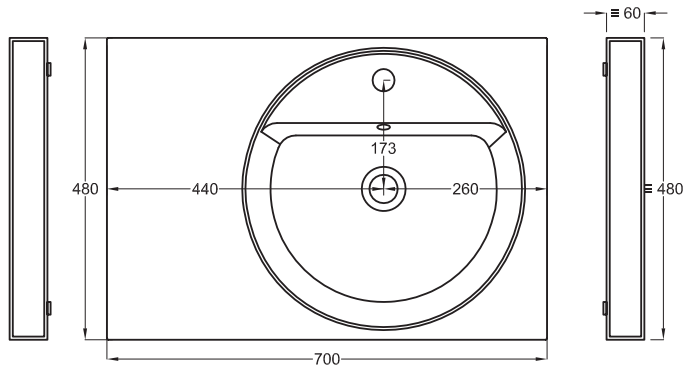

Multiplo versione solo piano

Multiplo only countertop version

70x48x5,5

cielo
handmade in Italy

Composizione n. 15

Composition no. 15

Gennaio 2019

TOP

≡ OPTIONAL TOWEL RAIL art. MUPSL