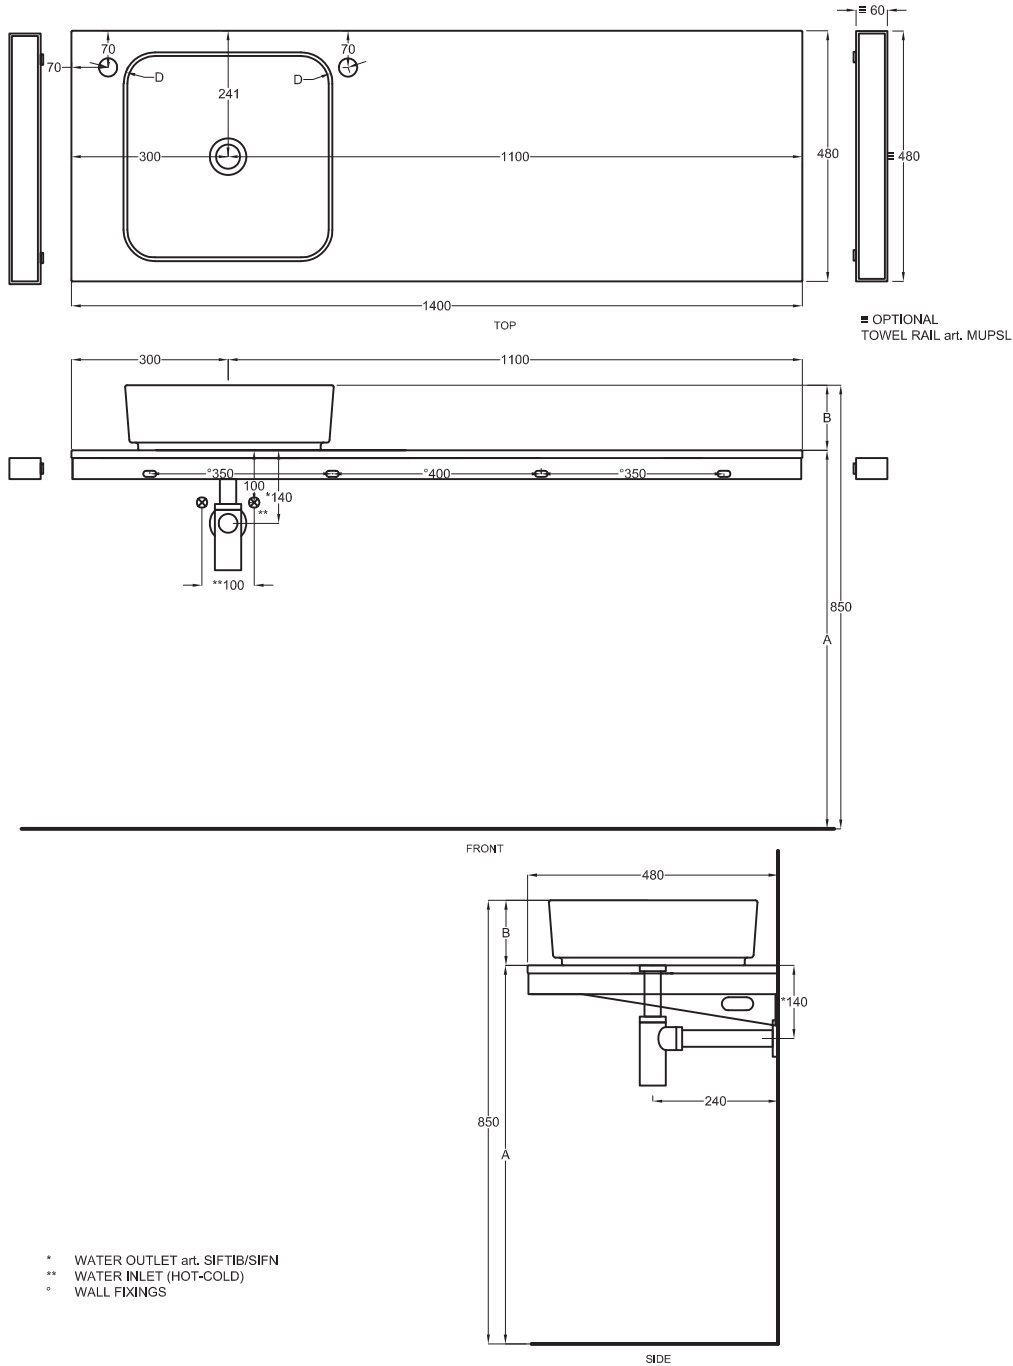

Multiplo versione solo piano

Multiplo only countertop version

140x48x5,5

cielo
handmade in Italy

Composizione n. 74 - 75

Composition no. 74 - 75

Gennaio 2019

A	725 mm
B	125 mm
D	35 mm

Lavabi
Washbasins

Utilizzare il modulo d'ordine per verificare la corrispondenza fra lettera e articolo
Use the order form to check the correspondance between the letters and the items code