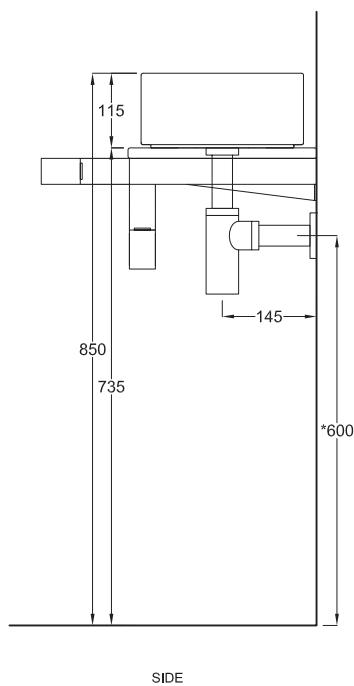

- WATER OUTLET art. SIFTIB/SIFN
- ** WATER INLET (HOT-COLD)
- ° WALL FIXINGS

Lavabi

Washbasins

MILAT
025 x h11,5

MILAQ
025 x h11,5

Utilizzare il modulo d'ordine per verificare la corrispondenza fra lettera e articolo
Use the order form to check the correspondance between the letters and the items code