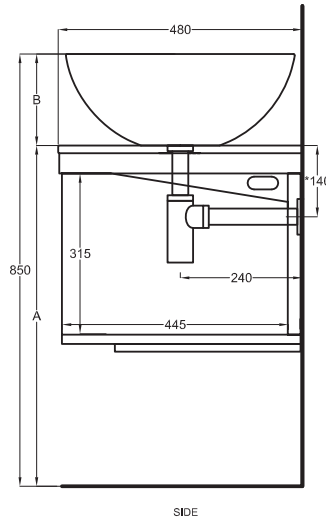

Composizione n. 57 - 58

Composition no. 57 - 58

Gennaio 2019

- WATER OUTLET art. SIFTIB/SIFN
- ** WATER INLET (HOT-COLD)
- WALL FIXINGS

A	670 mm	685 mm	725 mm
B	180 mm	165 mm	125 mm
C	280 mm	295 mm	335 mm
D	45 mm	60 mm	45 mm

Lavabi Washbasins

Utilizzare il modulo d'ordine per verificare la corrispondenza fra lettera e articolo
Use the order form to check the correspondance between the letters and the items code