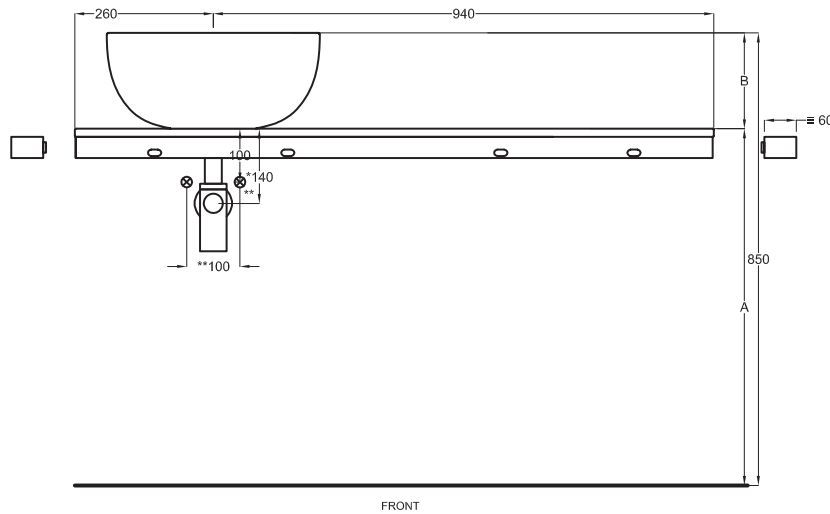

Composizione n. 39

Composition no. 39

Gennaio 2019

- WATER OUTLET art. SIFTIB/SIFN
- ** WATER INLET (HOT-COLD)
- WALL FIXINGS