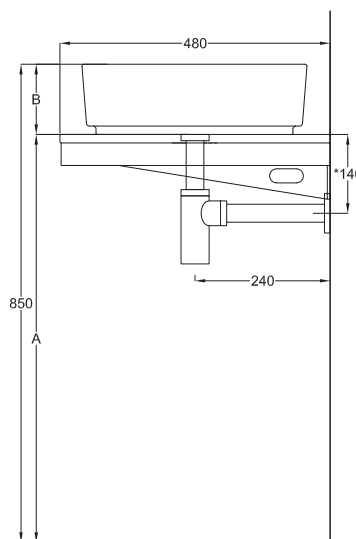

≡ OPTIONAL TOWEL RAIL art. MUPSL

FRONT

SIDE

- * WATER OUTLET art. SIFTIB/SIFN
- ** WATER INLET (HOT-COLD)
- WALL FIXINGS

©

SHCOLAQ40
40 x 40 x h12,5

A	725 mm
B	125 mm
D	

Lavabi
Washbasins