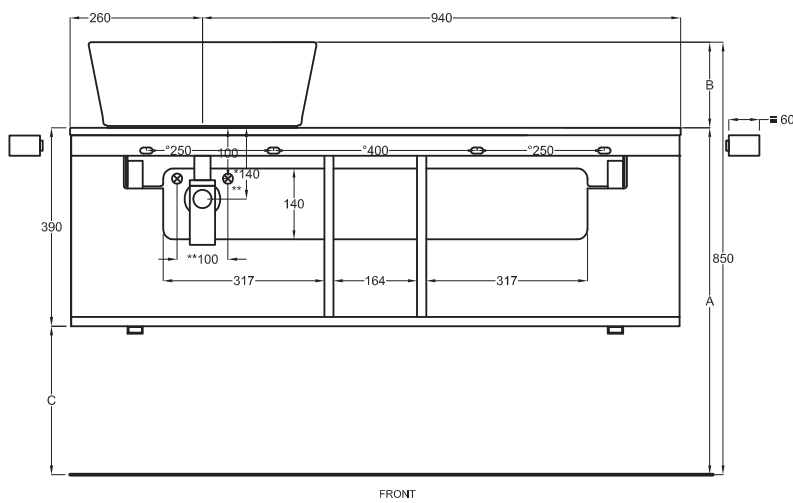

Multiplo with open day cabinet

120x48x39

cielo
handmade in Italy

Composizione n. 44

Composition no. 44

Gennaio 2019

- * WATER OUTLET art. SIFTIB/SIFN
- ** WATER INLET (HOT-COLD)
- ° WALL FIXINGS

HALAT45
045 x h18