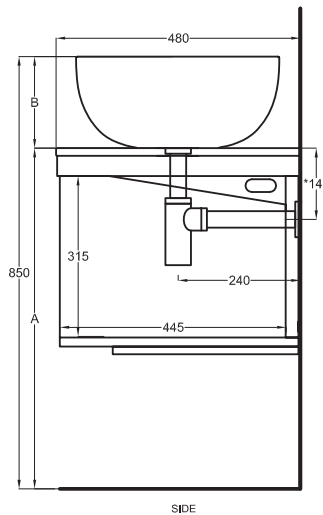

SIDE

- WATER OUTLET art. SIFTIB/SIFN
- ** WATER INLET (HOT-COLD)
- WALL FIXINGS