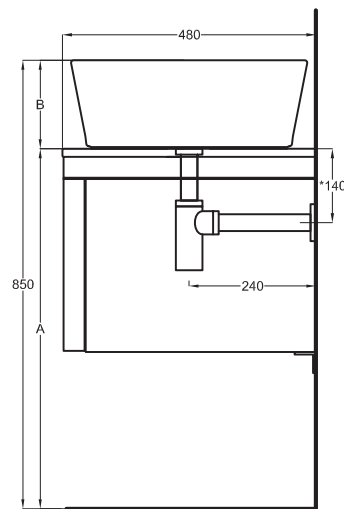

Composizione n. 45

Composition no. 45

Gennaio 2019

- WATER OUTLET art. SIFTIB/SIFN
- ** WATER INLET (HOT-COLD)
- WALL FIXINGS

SIDE

A	670 mm	720 mm	720 mm
B	180 mm	130 mm	130 mm
C	300 mm	350 mm	350 mm
D	/	/	/

Lavabi Washbasins

Utilizzare il modulo d'ordine per verificare la corrispondenza fra lettera e articolo
Use the order form to check the correspondance between the letters and the items code