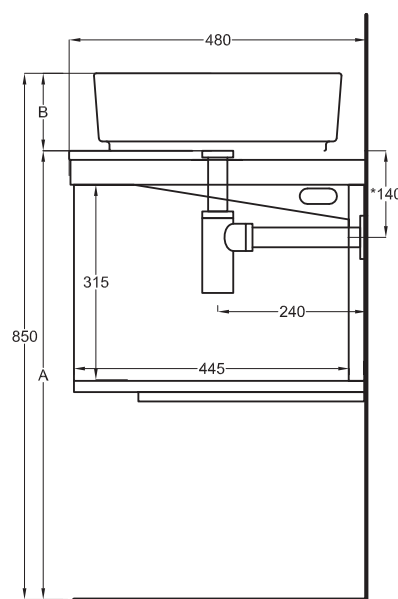

SIDE

- WATER OUTLET art. SIFTIB/SIFN
- ** WATER INLET (HOT-COLD)
- WALL FIXINGS

©

SHCOLAQ40
40 x 40 x h12,5

A	725 mm
B	125 mm
C	335 mm
D	/

Lavabi

Washbasins

Utilizzare il modulo d'ordine per verificare la corrispondenza fra lettera e articolo
Use the order form to check the correspondance between the letters and the items code