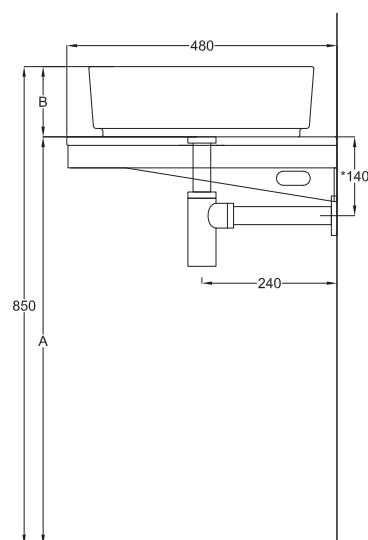

SIDE

- * WATER OUTLET art. SIFTIB/SIFN
- ** WATER INLET (HOT-COLD)
- WALL FIXINGS

SHCOLAQF
44 x 43 x h13

A	720 mm
B	130 mm
D	/

Lavabi
Washbasins

Utilizzare il modulo d'ordine per verificare la corrispondenza fra lettera e articolo
Use the order form to check the correspondance between the letters and the items code