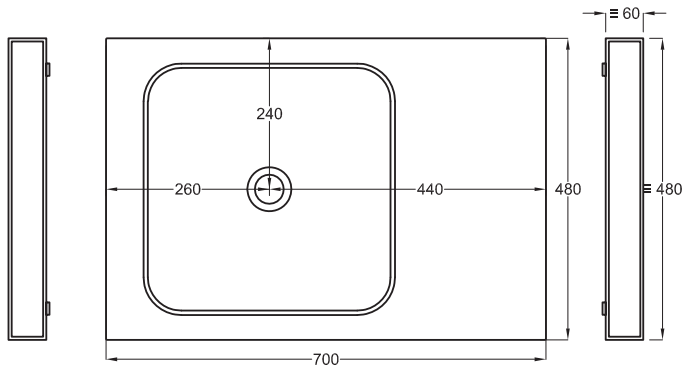

Multiplo versione solo piano

Multiplo only countertop version

70x48x5,5

cielo
handmade in Italy

Composizione n. 16

Composition no. 16

Gennaio 2019

TOP

≡ OPTIONAL TOWEL RAIL art. MUPSL