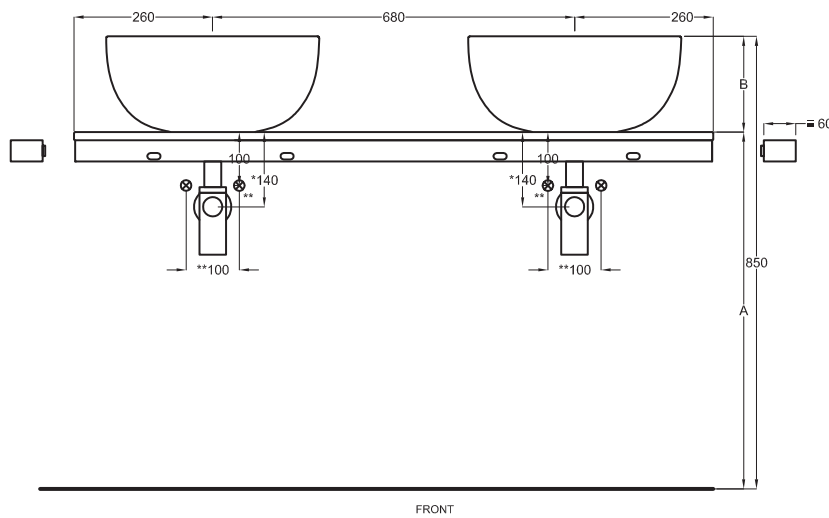

Multiplo only countertop version

120x48x5,5

cielo
handmade in Italy

Composizione n. 43

Composition no. 43

Gennaio 2019

* WATER OUTLET art. SIFTIB/SIFN
** WATER INLET (HOT-COLD)
° WALL FIXINGS

A	665 mm	725 mm	725 mm	610 mm	700 mm	590 mm	660 mm
B	185 mm	125 mm	125 mm	240 mm	150 mm	260 mm	190 mm
D	50 mm	25 mm	50 mm	25 mm	50 mm	25 mm	35 mm