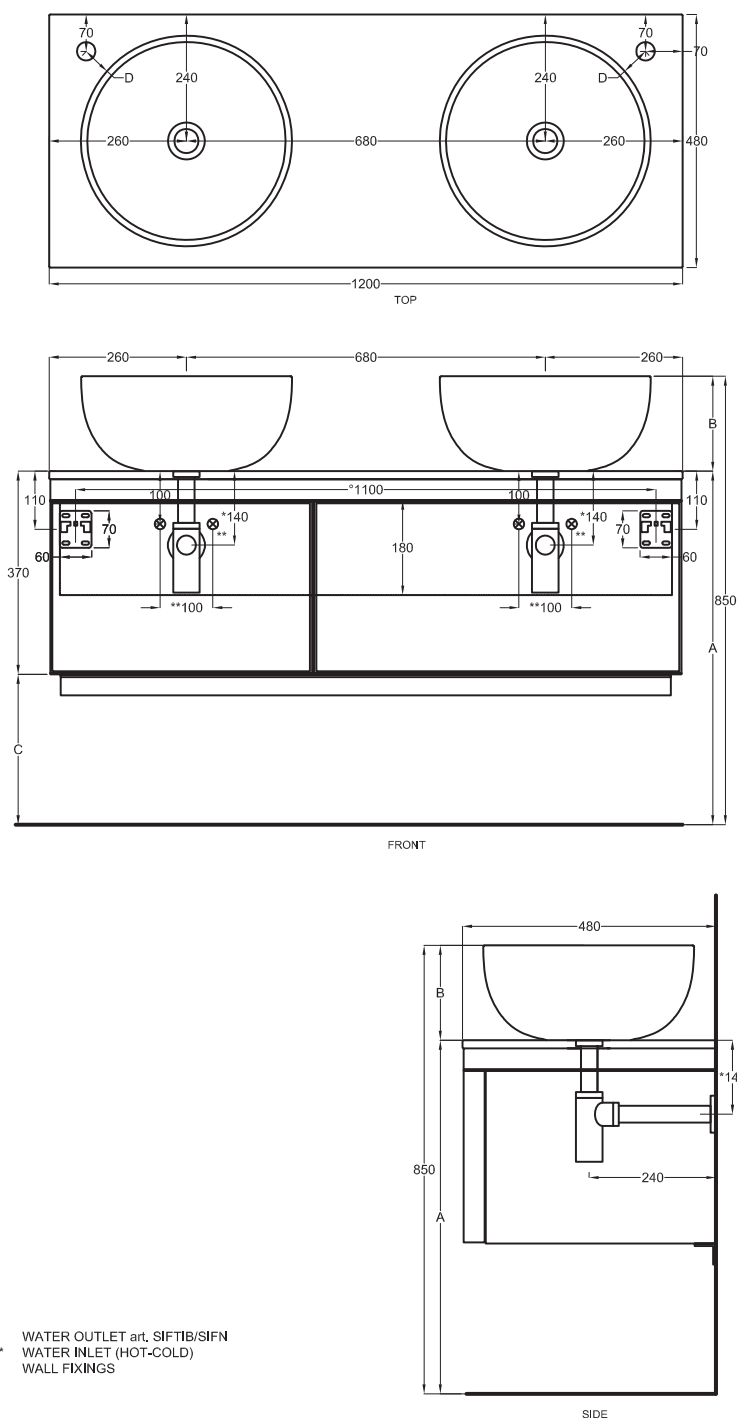

Multiplo with closed cabinet

120x48x37

cielo
handmade in Italy

Composizione n. 43

Composition no. 43

Gennaio 2019

A	665 mm	725 mm	725 mm	610 mm	700 mm	590 mm	660 mm
B	185 mm	125 mm	125 mm	240 mm	150 mm	260 mm	190 mm
C	295 mm	355 mm	355 mm	240 mm	330 mm	220 mm	290 mm
D	55 mm	25 mm	55 mm	25 mm	55 mm	25 mm	35 mm