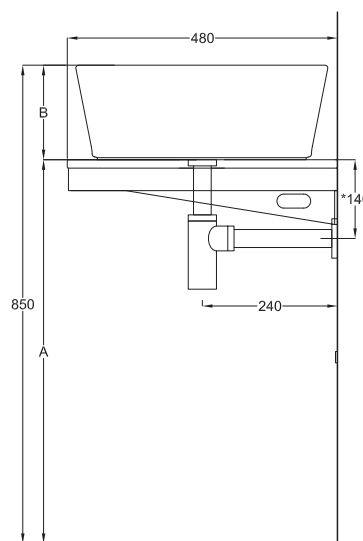

FRONT

SIDE

- * WATER OUTLET art. SIFTIB/SIFN
- ** WATER INLET (HOT-COLD)
- ° WALL FIXINGS

HALAT45
045 x h18

SHCOLATF
045 x h13

A	670 mm	720 mm
B	180 mm	130 mm
D	/	/

Lavabi
Washbasins

Utilizzare il modulo d'ordine per verificare la corrispondenza fra lettera e articolo
Use the order form to check the correspondance between the letters and the items code