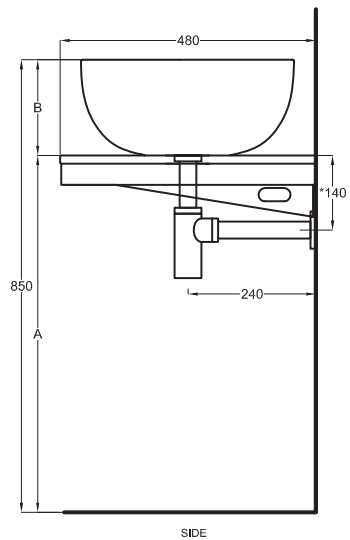

Multiplo only countertop version

120x48x5,5

cielo
handmade in Italy

Composizione n. 43

Composition no. 43

Gennaio 2019

* WATER OUTLET art. SIFTIB/SIFN
** WATER INLET (HOT-COLD)
° WALL FIXINGS

A	665 mm	725 mm	725 mm	610 mm	700 mm	590 mm	660 mm
B	185 mm	125 mm	125 mm	240 mm	150 mm	260 mm	190 mm
D	50 mm	25 mm	50 mm	25 mm	50 mm	25 mm	35 mm