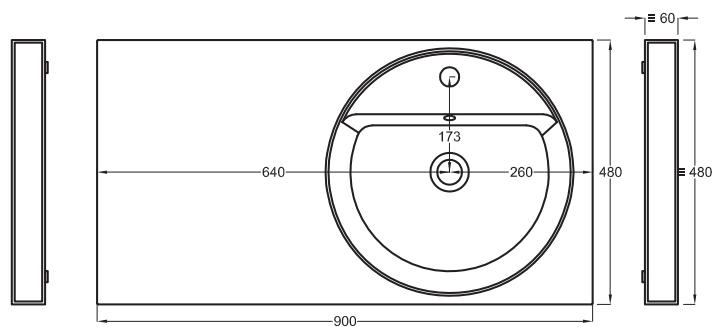

Multiplo versione solo piano

Multiplo only countertop version

90x48x5,5

cielo
handmade in Italy

Composizione n. 30

Composition no. 30

Gennaio 2019

TOP

≡ OPTIONAL TOWEL RAIL art. MUPSL