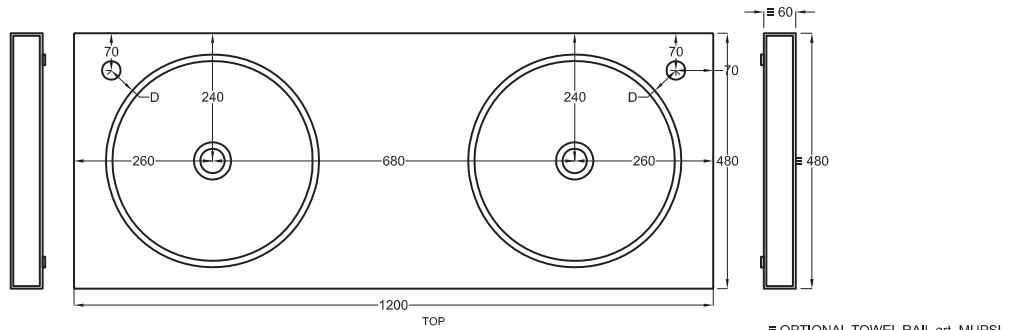

Multiplo only countertop version

120x48x5,5

cielo
handmade in Italy

Composizione n. 43

Composition no. 43

Gennaio 2019

* WATER OUTLET art. SIFTIB/SIFN
** WATER INLET (HOT-COLD)
° WALL FIXINGS

A	665 mm	725 mm	725 mm	610 mm	700 mm	590 mm	660 mm
B	185 mm	125 mm	125 mm	240 mm	150 mm	260 mm	190 mm
D	50 mm	25 mm	50 mm	25 mm	50 mm	25 mm	35 mm