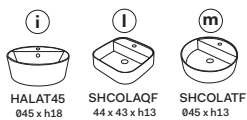

Multiplo with closed cabinet

140x48x37

cielo
handmade in Italy

Composizione n. 70

Composition no. 70

Gennaio 2019

A	670 mm	720 mm	720 mm
B	180 mm	130 mm	130 mm
C	300 mm	350 mm	350 mm
D	/	/	/

Lavabi Washbasins