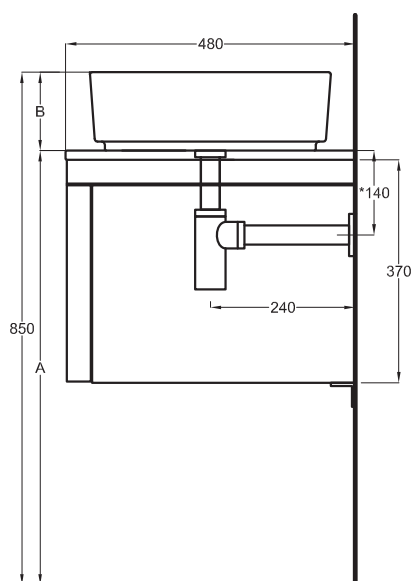

FRONT

SIDE

- * WATER OUTLET art. SIFTIB/SIFN
- ** WATER INLET (HOT-COLD)
- WALL FIXINGS

SHCOLAR60
60 x 40 x h12,5

A	725 mm
B	125 mm
C	355 mm
D	/

Lavabi

Washbasins

Utilizzare il modulo d'ordine per verificare la corrispondenza fra lettera e articolo
Use the order form to check the correspondance between the letters and the items code