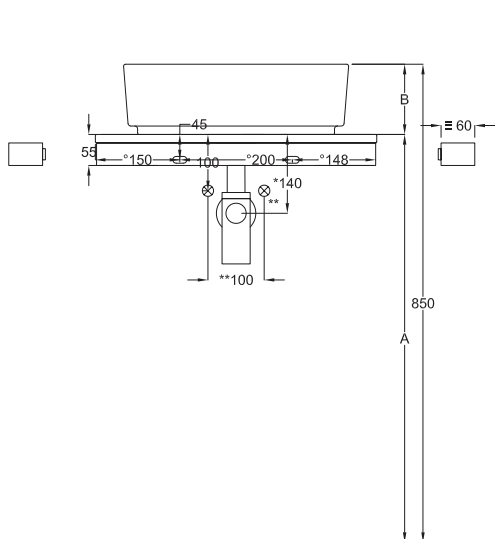

Multiplo versione solo piano

Multiplo only countertop version

50x48x5,5

cielo
handmade in Italy

Composizione n. 07

Composition no. 07

Gennaio 2019

≡ OPTIONAL TOWEL RAIL art. MUPSL

FRONT

- WATER OUTLET art. SIFTIB/SIFN
- ** WATER INLET (HOT-COLD)
- WALL FIXINGS

©

SHCOLAQ40
40 x 40 x h12,5

A	725 mm
B	125 mm
D	

Lavabi
Washbasins

Utilizzare il modulo d'ordine per verificare la corrispondenza fra lettera e articolo
Use the order form to check the correspondance between the letters and the items code