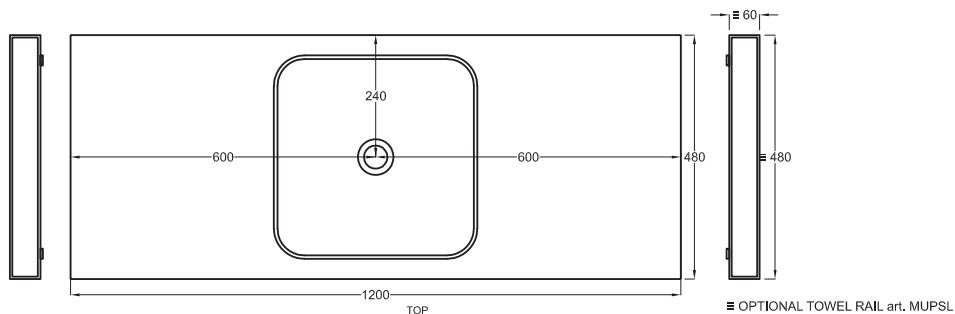

Composizione n. 100

Composition no. 100

Gennaio 2019

OPTIONAL TOWEL RAIL art. MUPSL