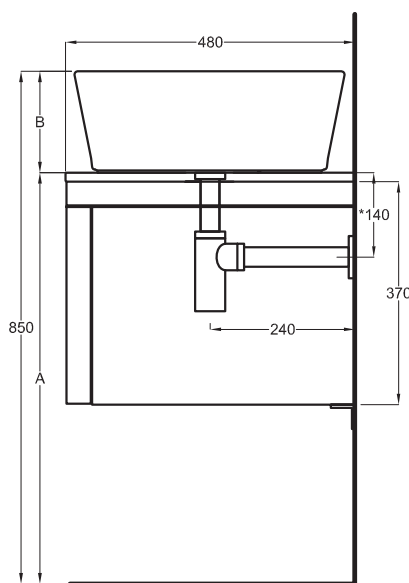

SIDE

- WATER OUTLET art. SIFTIB/SIFN
- ** WATER INLET (HOT-COLD)
- WALL FIXINGS

A	670 mm	720 mm	720 mm
B	180 mm	130 mm	130 mm
C	300 mm	350 mm	350 mm
D	/	/	/

Lavabi

Washbasins

Utilizzare il modulo d'ordine per verificare la corrispondenza fra lettera e articolo
Use the order form to check the correspondance between the letters and the items code