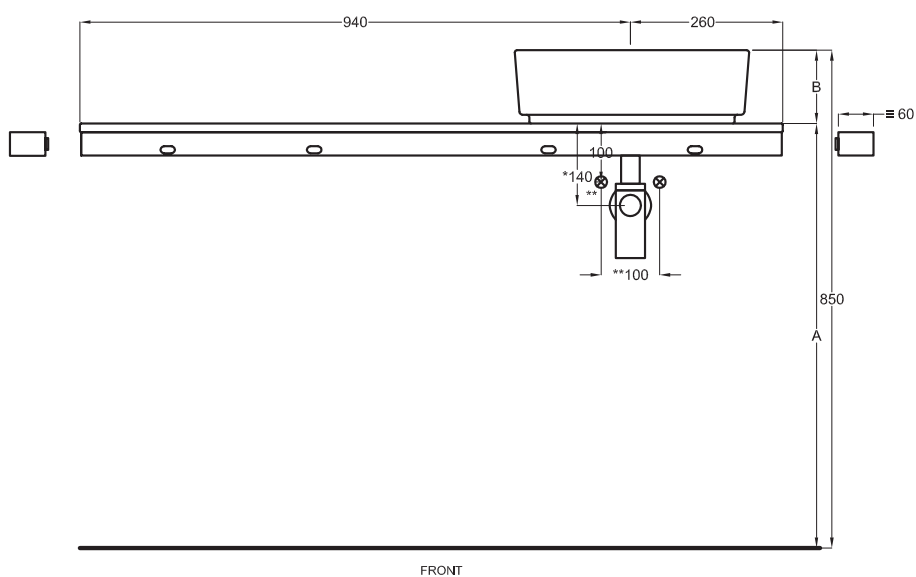

Multiplo only countertop version

120x48x5,5

cielo
handmade in Italy

Composizione n. 49

Composition no. 49

Gennaio 2019

- * WATER OUTLET art. SIFTIB/SIFN
- ** WATER INLET (HOT-COLD)
- WALL FIXINGS

SHCOLAQ40
40 x 40 x h12,5