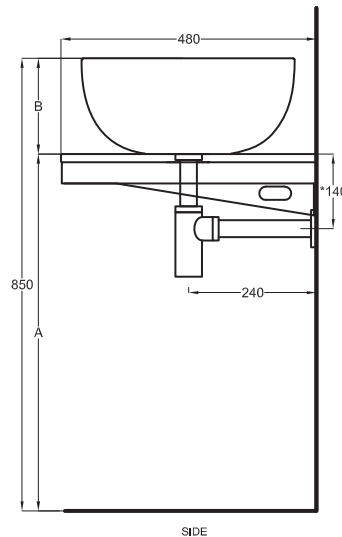

Composizione n. 39

Composition no. 39

Gennaio 2019

- WATER OUTLET art. SIFTIB/SIFN
- ** WATER INLET (HOT-COLD)
- WALL FIXINGS