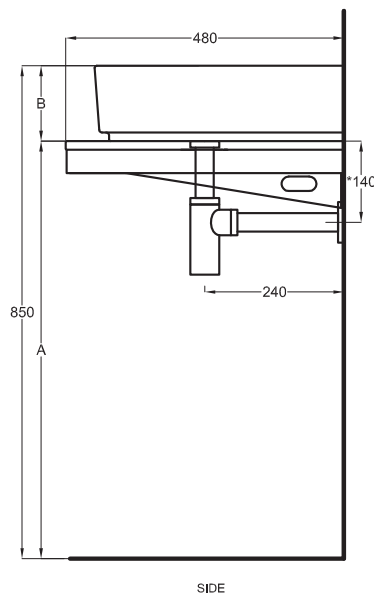

Multiplo only countertop version

120x48x5,5

cielo
handmade in Italy

Composizione n. 59

Composition no. 59

Gennaio 2019

- * WATER OUTLET art. SIFTIB/SIFN
- ** WATER INLET (HOT-COLD)
- WALL FIXINGS

SHCOLAR60
60 x 40 x h12,5