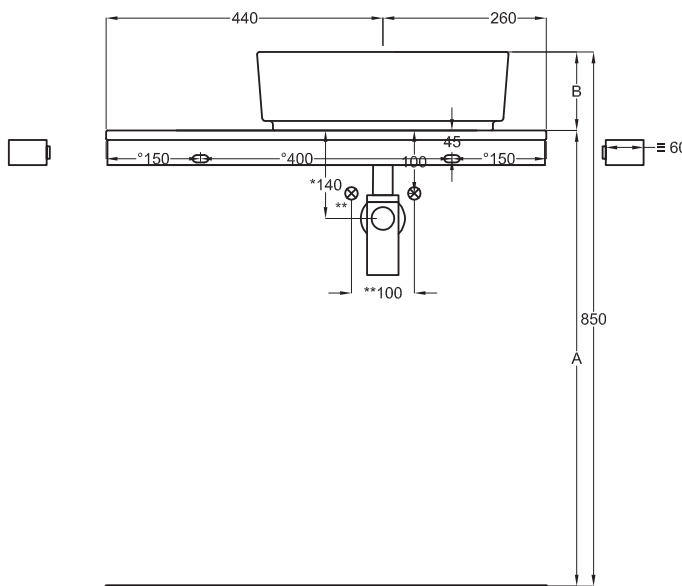

Multiplo versione solo piano

Multiplo only countertop version

70x48x5,5

cielo
handmade in Italy

Composizione n. 18

Composition no. 18

Gennaio 2019

FRONT

- WATER OUTLET art. SIFTIB/SIFN
- ** WATER INLET (HOT-COLD)
- ° WALL FIXINGS

A	725 mm
B	125 mm
D	

Lavabi
Washbasins

Utilizzare il modulo d'ordine per verificare la corrispondenza fra lettera e articolo
Use the order form to check the correspondance between the letters and the items code