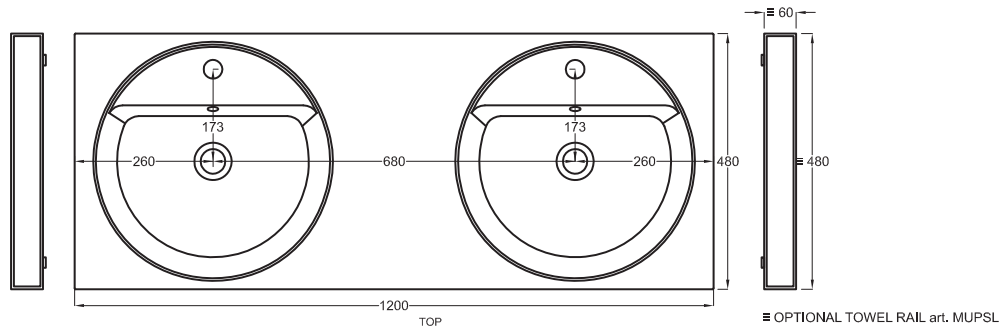

Multiplo only countertop version

120x48x5,5

cielo
handmade in Italy

Composizione n. 47

Composition no. 47

Gennaio 2019

- * WATER OUTLET art. SIFTIB/SIFN
- ** WATER INLET (HOT-COLD)
- WALL FIXINGS

HALAT45
045 x h18