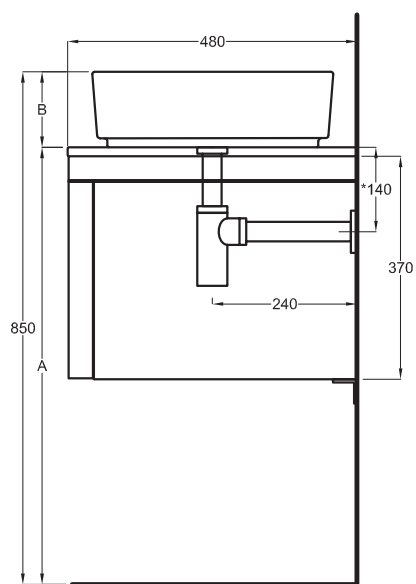

FRONT

SIDE

- * WATER OUTLET art. SIFTIB/SIFN
- ** WATER INLET (HOT-COLD)
- WALL FIXINGS

©

SHCOLAQ40
40 x 40 x h12,5

A	725 mm
B	125 mm
C	355 mm
D	

Lavabi
Washbasins

Utilizzare il modulo d'ordine per verificare la corrispondenza fra lettera e articolo
Use the order form to check the correspondance between the letters and the items code