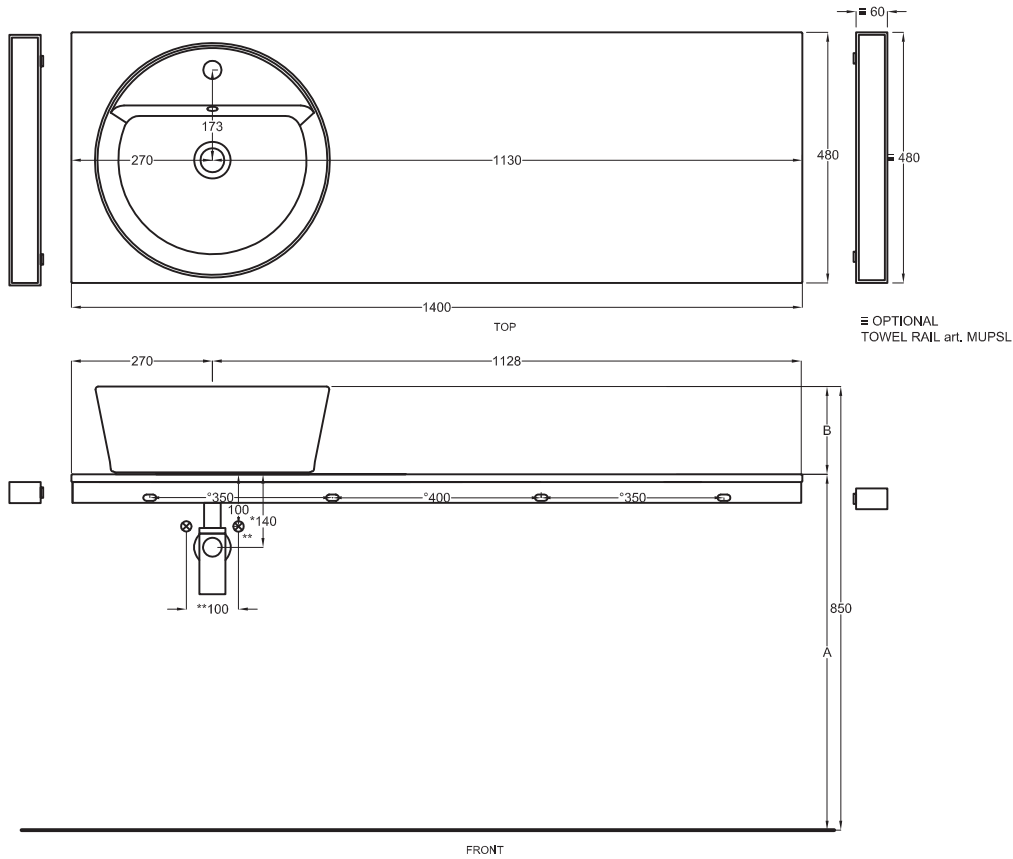

Multiplo only countertop version

140x48x5,5

cielo
handmade in Italy

Composizione n. 70

Composition no. 70

Gennaio 2019

- * WATER OUTLET art. SIFTIB/SIFN
- ** WATER INLET (HOT-COLD)
- WALL FIXINGS

HALAT45
045 x h18