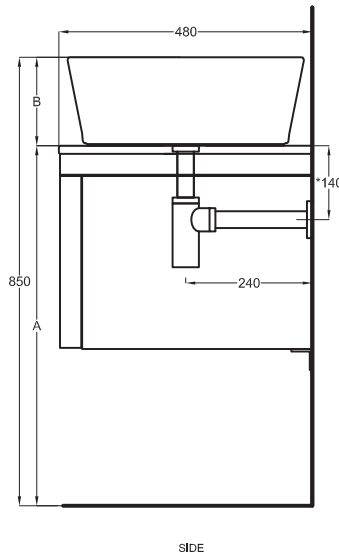

Multiplo with closed cabinet

120x48x37

cielo
handmade in Italy

Composizione n. 47

Composition no. 47

Gennaio 2019

- * WATER OUTLET art. SIFTIB/SIFN
- ** WATER INLET (HOT-COLD)
- ° WALL FIXINGS

HALAT45
045 x h18