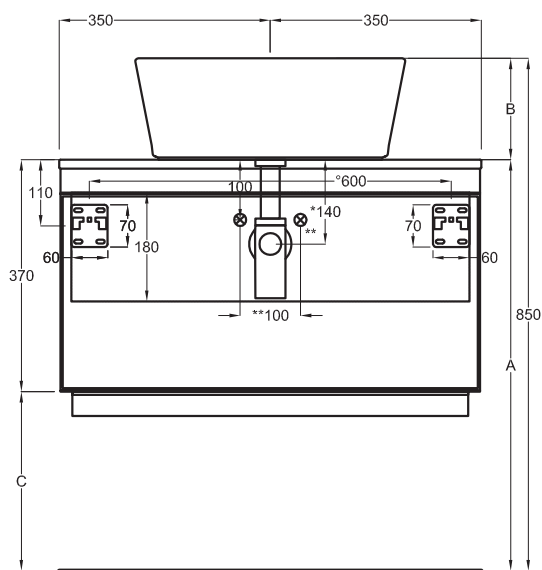

Multiplo with closed cabinet

70x48x37

cielo
handmade in Italy

Composizione n. 14

Composition no. 14

Gennaio 2019

TOP

≡ OPTIONAL TOWEL RAIL art. MUPSL