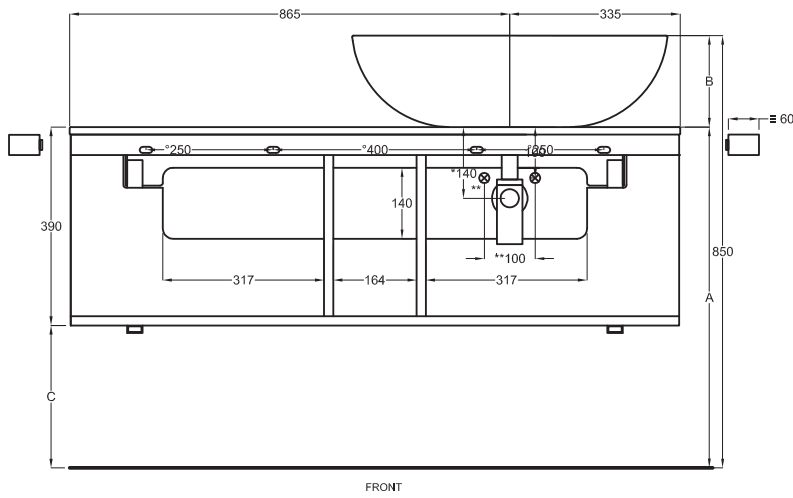

Composizione n. 57 - 58

Composition no. 57 - 58

Gennaio 2019

- WATER OUTLET art. SIFTIB/SIFN
- ** WATER INLET (HOT-COLD)
- WALL FIXINGS

A	670 mm	685 mm	725 mm
B	180 mm	165 mm	125 mm
C	280 mm	295 mm	335 mm
D	45 mm	60 mm	45 mm

Lavabi Washbasins

Utilizzare il modulo d'ordine per verificare la corrispondenza fra lettera e articolo
Use the order form to check the correspondance between the letters and the items code