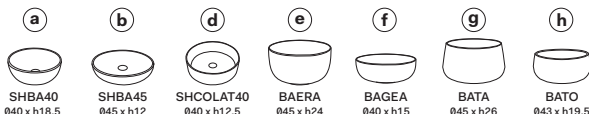

Multiplo only countertop version

120x48x5,5

cielo
handmade in Italy

Composizione n. 43

Composition no. 43

Gennaio 2019

* WATER OUTLET art. SIFTIB/SIFN
** WATER INLET (HOT-COLD)
° WALL FIXINGS

A	665 mm	725 mm	725 mm	610 mm	700 mm	590 mm	660 mm
B	185 mm	125 mm	125 mm	240 mm	150 mm	260 mm	190 mm
D	50 mm	25 mm	50 mm	25 mm	50 mm	25 mm	35 mm