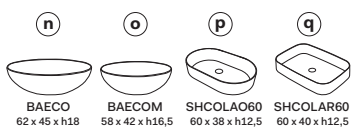

Multiplo only countertop version

90x48x5,5

cielo
handmade in Italy

Composizione n. 38

Composition no. 38

Gennaio 2019

- * WATER OUTLET art. SIFTIB/SIFN
- ** WATER INLET (HOT-COLD)
- ° WALL FIXINGS

	n	o	p	q
A	670 mm	685 mm	725 mm	725 mm
B	180 mm	165 mm	125 mm	125 mm
D	/	/	/	/