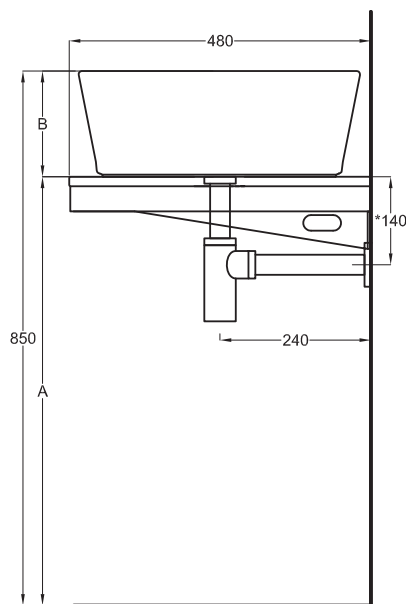

SIDE

- * WATER OUTLET art. SIFTIB/SIFN
- ** WATER INLET (HOT-COLD)
- ° WALL FIXINGS

HALAT45
045 x h18

SHCOLAQF
44 x 43 x h13

SHCOLATF
045 x h13

A	670 mm	720 mm	720 mm
B	180 mm	130 mm	130 mm
D	/	/	/

Lavabi
Washbasins