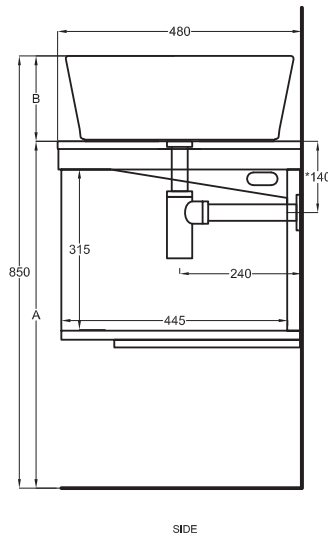

Multiplo with open day cabinet

120x48x39

cielo
handmade in Italy

Composizione n. 44

Composition no. 44

Gennaio 2019

- * WATER OUTLET art. SIFTIB/SIFN
- ** WATER INLET (HOT-COLD)
- ° WALL FIXINGS

HALAT45
045 x h18