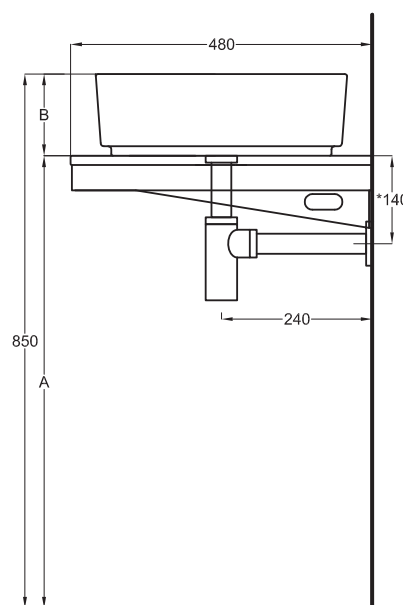

≡ OPTIONAL TOWEL RAIL art. MUPSL

FRONT

SIDE

- * WATER OUTLET art. SIFTIB/SIFN
- ** WATER INLET (HOT-COLD)
- ° WALL FIXINGS

SHCOLAR60
60 x 40 x h12,5

A	725 mm
B	125 mm
D	

Lavabi
Washbasins

Utilizzare il modulo d'ordine per verificare la corrispondenza fra lettera e articolo
Use the order form to check the correspondance between the letters and the items code