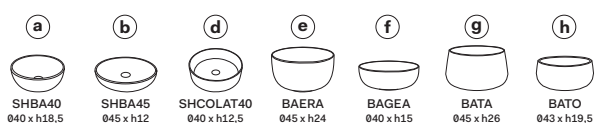

Multiplo with closed cabinet

120x48x37

cielo
handmade in Italy

Composizione n. 43

Composition no. 43

Gennaio 2019

A	665 mm	725 mm	725 mm	610 mm	700 mm	590 mm	660 mm
B	185 mm	125 mm	125 mm	240 mm	150 mm	260 mm	190 mm
C	295 mm	355 mm	355 mm	240 mm	330 mm	220 mm	290 mm
D	55 mm	25 mm	55 mm	25 mm	55 mm	25 mm	35 mm