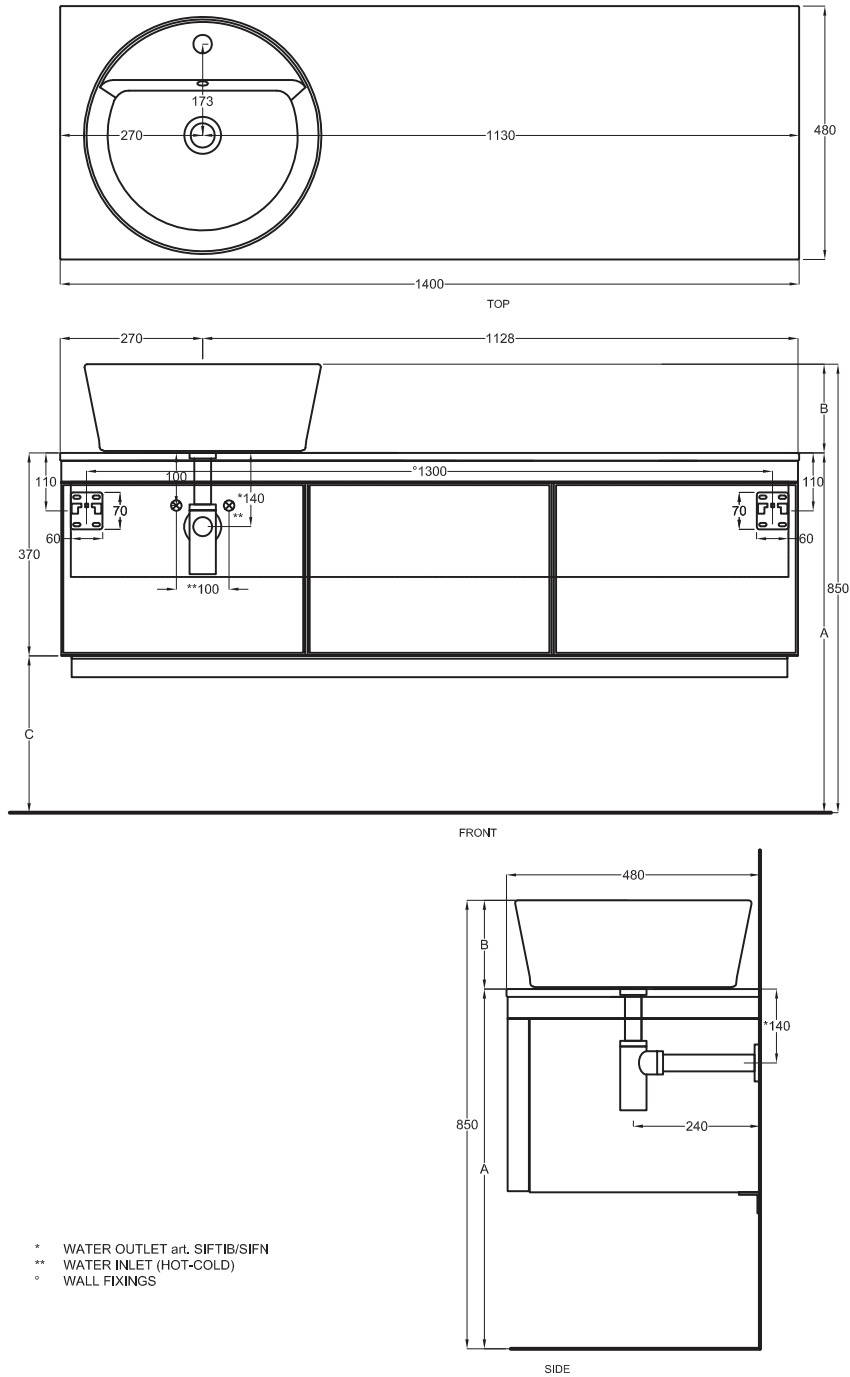

Multiplo with closed cabinet

140x48x37

cielo
handmade in Italy

Composizione n. 70

Composition no. 70

Gennaio 2019

A	670 mm	720 mm	720 mm
B	180 mm	130 mm	130 mm
C	300 mm	350 mm	350 mm
D	/	/	/

Lavabi Washbasins