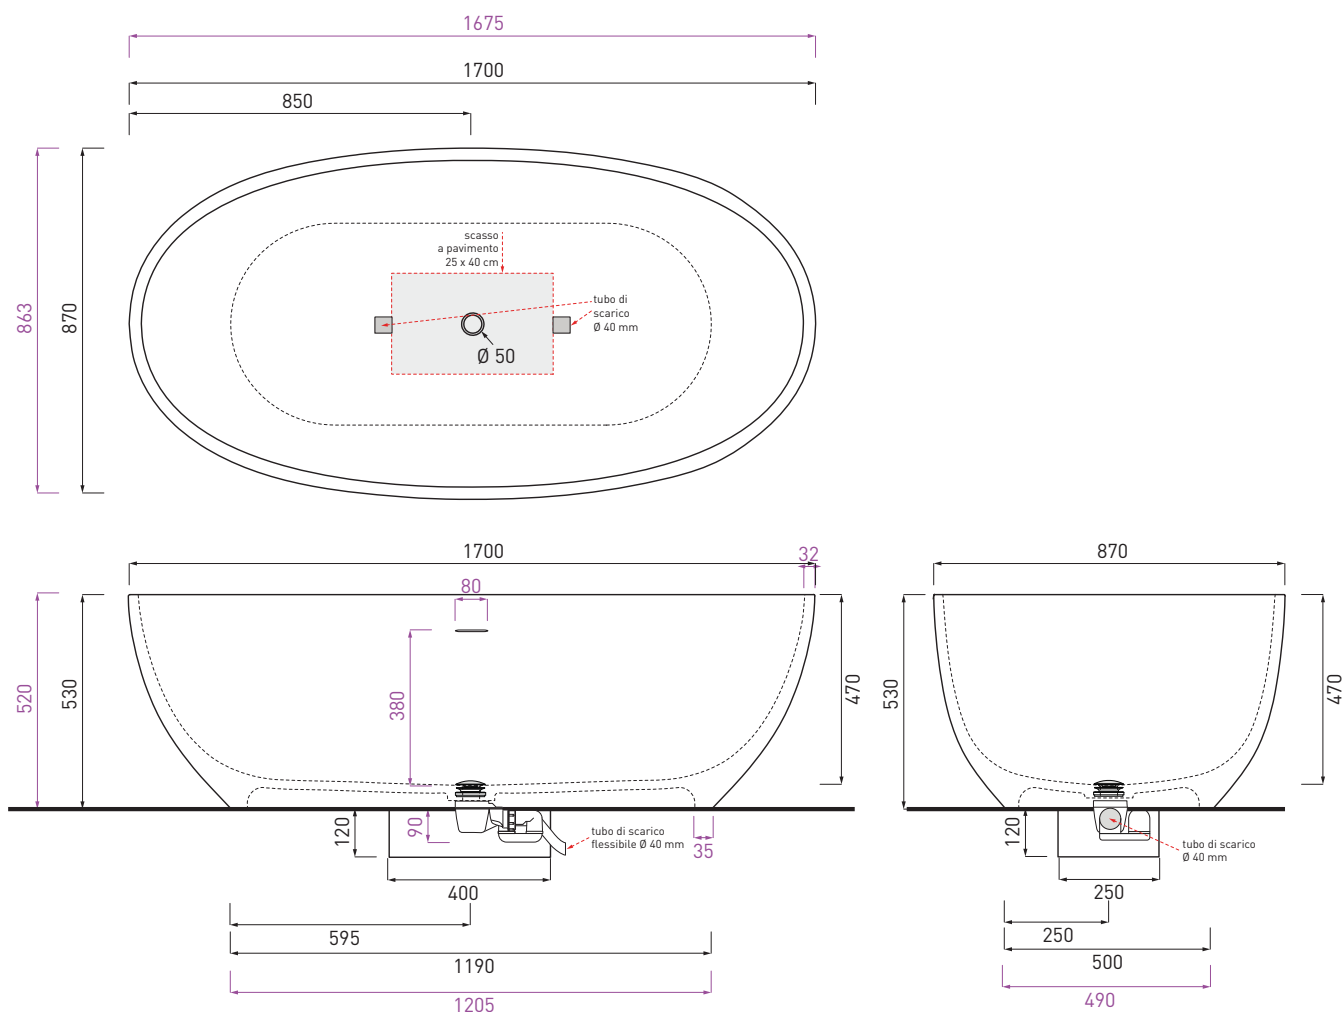

ATTENZIONE:
Le misure d'installazione possono presentare leggere differenze rispetto ai pezzi reali in considerazione delle caratteristiche del materiale. L'azienda si riserva di cambiare schede tecniche e caratteristiche di funzionamento degli articoli in ogni momento e senza necessità di preavviso.

ATTENTION:
Measure details can show some little difference respect real items, following typical characteristics of the material. The company reserves the right to change any technical specifications/dimension and/or operating characteristics of the products at any time and without giving notice.