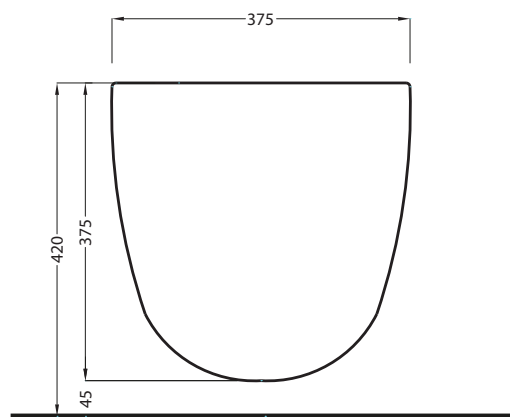

Shui Comfort - art. SHCOBS

bidet sospeso
wall-hung bidet

cielo
handmade in Italy

PESO NETTO/NET WEIGHT: 23,55 Kg

PCS PALLET: 15
PCS PALLET CONTAINER: 20

ACCESSORI/ACCESSORIES:

PIL01 - Piletta click clack con/senza troppo pieno con coperchio in ceramica / Push open ceramic waste for washbasins with/without overflow

508 - staffa di fissaggio universale per wc e bidet sospesi/universal fixing brackets for wall-hung wc/bidet

PAA - protezione antiurto acustica/impact and acoustic protection panel

FINITURE

FINISHES

- Bianco/white - glossy
- Stone - matte
- Nero/black - glossy
- Antracite/anthracite - matte

Le Terre di Cielo

- Talco
- Pomice
- Brina
- Basalto
- Arenaria
- Cacao

NOTE/NOTES

Luglio 2016

FRONT

* WATER OUTLET
** WATER INLET (HOT-COLD)

ATTENZIONE:
Le misure d'installazione possono presentare leggere differenze rispetto ai pezzi reali in considerazione delle caratteristiche del prodotto ceramico. L'azienda si riserva di cambiare schede tecniche e caratteristiche di funzionamento degli articoli in ogni momento e senza necessità di preavviso. I pesi possono subire variazioni fino al 20%.

ATTENTION:
Measure details can show some little difference respect real items, following typical characteristics of ceramics articles production. The company reserves the right to change any technical specifications/dimension and/or operating characteristics of the products at any time and without giving notice. The ceramic items weight may vary up to 20%.