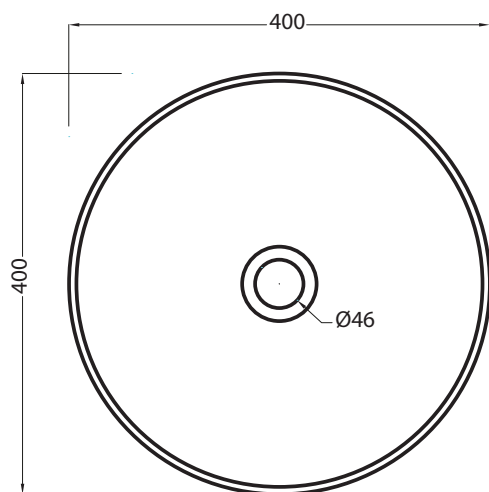

Shui Comfort - art. SHCOLAT40

lavabo da appoggio tondo 40
on-top round washbasin 40

cielo
handmade in Italy

PESO NETTO/NET WEIGHT: 6,85 Kg

PCS PALLET: 26
PCS PALLET CONTAINER: 52

ACCESSORI/ACCESSORIES:

PIL01 - Piletta click clack con/senza troppo pieno con coperchio in ceramica / Push open ceramic waste for washbasins with/without overflow

FINITURE

FINISHES

- Bianco/white - glossy
- Stone - matte
- Nero/black - glossy
- Antracite/anthracite - matte

Le Terre di Cielo

- Talco
- Pomice
- Brina
- Basalto
- Lavagna
- Cemento
- Fango
- Cacao
- Arenaria
- Avena
- Lino
- Agave
- Muschio
- Polvere
- Cipria
- Canapa

NOTE/NOTES

Luglio 2016

TOP

FRONT

ATTENZIONE:

ATTENTION: