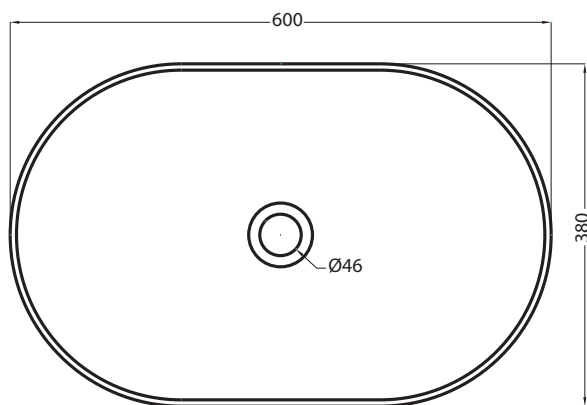

Shui Comfort - art. SHCOLA060

lavabo da appoggio ovale 60
on-top oval washbasin 60

cielo
handmade in Italy

PESO NETTO/NET WEIGHT: 9,60 Kg

PCS PALLET: 20
PCS PALLET CONTAINER: 40

ACCESSORI/ACCESSORIES:

PIL01 - Piletta click clack con/senza troppo pieno con coperchio in ceramica / Push open ceramic waste for washbasins with/without overflow

FINITURE

FINISHES

- Bianco/white - glossy
- Stone - matte
- Nero/black - glossy
- Antracite/anthracite - matte

Le Terre di Cielo

Talco	Arenaria
Pomice	Avena
Brina	Lino
Basalto	Agave
Lavagna	Muschio
Cemento	Polvere
Fango	Cipria
Cacao	Canapa

NOTE/NOTES

Luglio 2016

TOP

FRONT

ATTENZIONE:

ATTENTION: