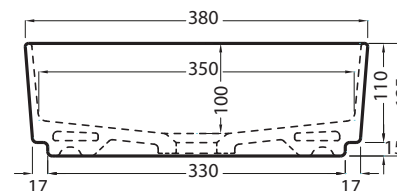

Shui Comfort - art. SHCOLA060

lavabo da appoggio ovale 60
on-top oval washbasin 60

cielo
handmade in Italy

PESO NETTO/NET WEIGHT: 9,60 Kg

PCS PALLET: 20
PCS PALLET CONTAINER: 40

ACCESSORI/ACCESSORIES:

PIL01 - Piletta click clack con/senza troppo pieno con coperchio in ceramica / Push open ceramic waste for washbasins with/without overflow

FINITURE

FINISHES

- Bianco/white - glossy
- Stone - matte
- Nero/black - glossy
- Antracite/anthracite - matte

Le Terre di Cielo

Talco	Arenaria
Pomice	Avena
Brina	Lino
Basalto	Agave
Lavagna	Muschio
Cemento	Polvere
Fango	Cipria
Cacao	Canapa

NOTE/NOTES

Luglio 2016

FRONT

ATTENZIONE:

ATTENTION: