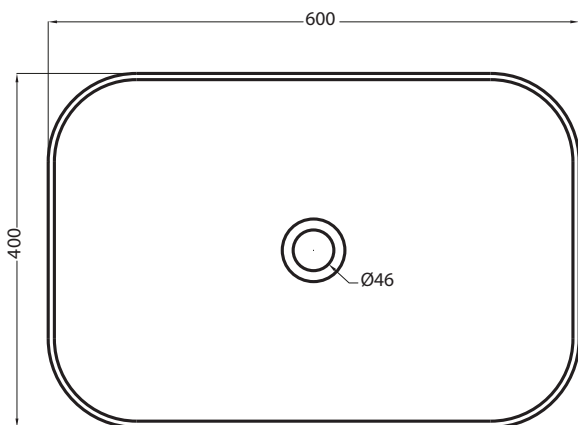

Shui Comfort - art. SHCOLAR60

lavabo da appoggio rettangolare 60
on-top rectangular washbasin 60

cielo
handmade in Italy

PESO NETTO/NET WEIGHT: 10,35 Kg

PCS PALLET: 20
PCS PALLET CONTAINER: 40

ACCESSORI/ACCESSORIES:

PIL01 - Piletta click clack con/senza troppo pieno con coperchio in ceramica / Push open ceramic waste for washbasins with/without overflow

FINITURE

FINISHES

- Bianco/white - glossy
- Stone - matte
- Nero/black - glossy
- Antracite/anthracite - matte

Le Terre di Cielo

Talco	Arenaria
Pomice	Avena
Brina	Lino
Basalto	Agave
Lavagna	Muschio
Cemento	Polvere
Fango	Cipria
Cacao	Canapa

NOTE/NOTES

Luglio 2016

TOP

FRONT

ATTENZIONE:

ATTENTION: