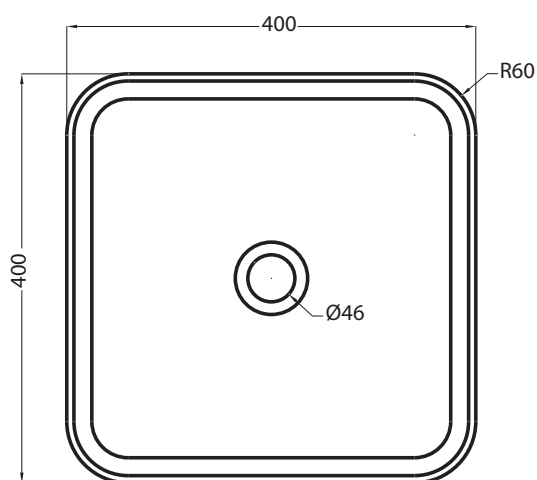

Shui Comfort - art. SHCOLA040

lavabo da appoggio quadrato 40
on-top square washbasin 40

cielo
handmade in Italy

PESO NETTO/NET WEIGHT: 7,95 Kg

PCS PALLET: 26
PCS PALLET CONTAINER: 52

ACCESSORI/ACCESSORIES:

PIL01 - Piletta click clack con/senza troppo pieno con coperchio in ceramica / Push open ceramic waste for washbasins with/without overflow

FINITURE

FINISHES

- Bianco/white - glossy
- Stone - matte
- Nero/black - glossy
- Antracite/anthracite - matte

Le Terre di Cielo

	Talco		Arenaria
	Pomice		Avena
	Brina		Lino
	Basalto		Agave
	Lavagna		Muschio
	Cemento		Polvere
	Fango		Cipria
	Cacao		Canapa

NOTE/NOTES

Luglio 2016

TOP

FRONT

ATTENZIONE:

ATTENTION: