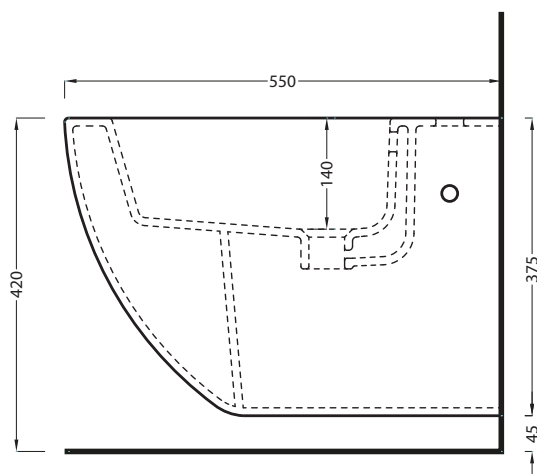

Shui Comfort - art. SHCOBS

bidet sospeso
wall-hung bidet

cielo
handmade in Italy

PESO NETTO/NET WEIGHT: 23,55 Kg

PCS PALLET: 15
PCS PALLET CONTAINER: 20

ACCESSORI/ACCESSORIES:

PIL01 - Piletta click clack con/senza troppo pieno con coperchio in ceramica / Push open ceramic waste for washbasins with/without overflow

508 - staffa di fissaggio universale per wc e bidet sospesi/universal fixing brackets for wall-hung wc/bidet

PAA - protezione antiurto acustica/impact and acoustic protection panel

FINITURE

FINISHES

- Bianco/white - glossy
- Stone - matte
- Nero/black - glossy
- Antracite/anthracite - matte

Le Terre di Cielo

- Talco
- Pomice
- Brina
- Basalto
- Arenaria
- Cacao

NOTE/NOTES

Luglio 2016

SIDE

* WATER OUTLET
** WATER INLET (HOT-COLD)

ATTENZIONE:
Le misure d'installazione possono presentare leggere differenze rispetto ai pezzi reali in considerazione delle caratteristiche del prodotto ceramico. L'azienda si riserva di cambiare schede tecniche e caratteristiche di funzionamento degli articoli in ogni momento e senza necessità di preavviso. I pesi possono subire variazioni fino al 20%.

ATTENTION:
Measure details can show some little difference respect real items, following typical characteristics of ceramics articles production. The company reserves the right to change any technical specifications/dimension and/or operating characteristics of the products at any time and without giving notice. The ceramic items weight may vary up to 20%.