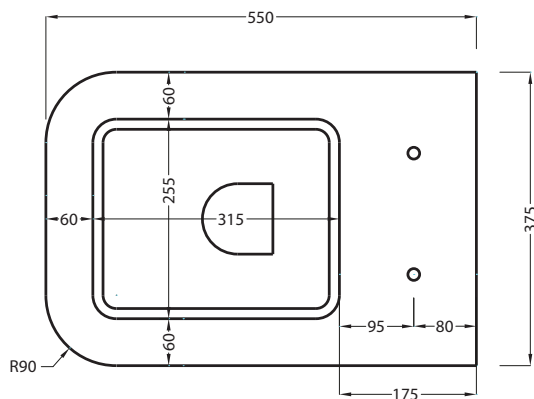

Shui Comfort - art. SHCOVS

wc sospeso
wall-hung wc

cielo
handmade in Italy

PESO NETTO/NET WEIGHT: 27,75 Kg

PCS PALLET: 15
PCS PALLET CONTAINER: 20

ACCESSORI/ACCESSORIES:

CPVSHCOT - coprivaso in termoindurente/
thermosetting seat-cover

CPVSHCOTF - coprivaso in termoindurente
frizionato/Thermosetting soft close seat-cover

508 - staffa di fissaggio universale per wc e
bidet sospesi/universal fixing brackets for wall-
hung wc/bidet

PAA - protezione antiurto acustica/ impact and
acoustic protection panel

FINITURE

FINISHES

- Bianco/white - glossy
- Stone - matte
- Nero/black - glossy
- Antracite/anthracite - matte

Le Terre di Cielo

- Talco
- Pomice
- Brina
- Basalto
- Arenaria
- Cacao

NOTE/NOTES

Il wc è certificato con scarico a 4/6 Lt
The toilet is certified for a 4/6 Lt flush.

Luglio 2016

TOP

ATTENZIONE/ATTENTION:

Measure details can show some little difference respect real items, following typical characteristics of ceramics articles production. The company reserves the right to change any technical specifications/dimension and/or operating characteristics of the products at any time and without giving notice. The ceramic items weight may vary up to 20%.

ATTENZIONE/ATTENTION: