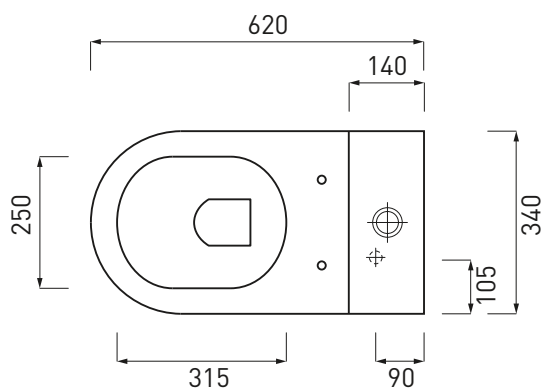

*presa dell'acqua a parete
*wall water outlet

ATTENZIONE:
Le misure d'installazione possono presentare leggere differenze rispetto ai pezzi reali in considerazione delle caratteristiche del prodotto ceramico. L'azienda si riserva di cambiare schede tecniche e caratteristiche di funzionamento degli articoli in ogni momento e senza necessità di preavviso. I pesi possono subire variazioni fino al 20%.

ATTENTION:
Measure details can show some little difference respect real items, following typical characteristics of ceramics articles production. The company reserves the right to change any technical specifications/dimension and/or operating characteristics of the products at any time and without giving notice. The ceramic items weight may vary up to 20%.