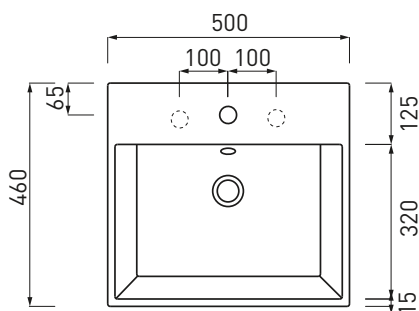

*con sifone Cielo ART. **SISP**
*with Cielo siphon ART. **SISP**

ATTENZIONE:
Le misure d'installazione possono presentare leggere differenze rispetto ai pezzi reali in considerazione delle caratteristiche del prodotto ceramico. L'azienda si riserva di cambiare schede tecniche e caratteristiche di funzionamento degli articoli in ogni momento e senza necessità di preavviso. I pesi possono subire variazioni fino al 20%.

ATTENTION:
Measure details can show some little difference respect real items, following typical characteristics of ceramics articles production. The company reserves the right to change any technical specifications/dimension and/or operating characteristics of the products at any time and without giving notice. The ceramic items weight may vary up to 20%.