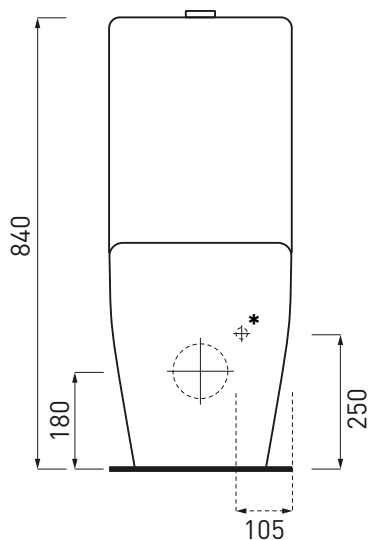

*presa dell'acqua a parete
*wall water outlet

ATTENZIONE:
Le misure d'installazione possono presentare leggere differenze rispetto ai pezzi reali in considerazione delle caratteristiche del prodotto ceramico. L'azienda si riserva di cambiare schede tecniche e caratteristiche di funzionamento degli articoli in ogni momento e senza necessità di preavviso. I pesi possono subire variazioni fino al 20%.

ATTENTION:
Measure details can show some little difference respect real items, following typical characteristics of ceramics articles production. The company reserves the right to change any technical specifications/dimension and/or operating characteristics of the products at any time and without giving notice. The ceramic items weight may vary up to 20%.