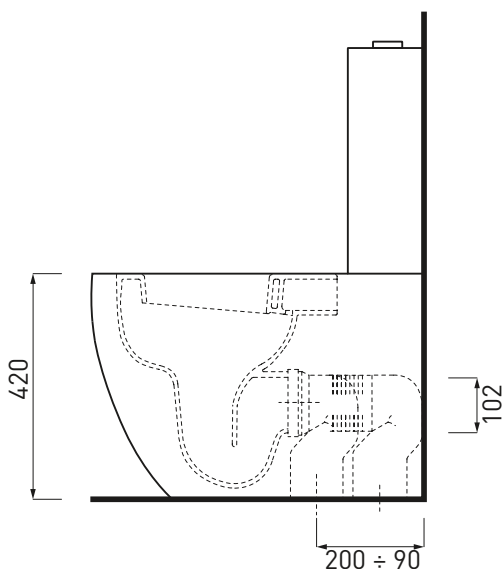

*presa dell'acqua a parete
*wall water outlet

ATTENZIONE:
Le misure d'installazione possono presentare leggere differenze rispetto ai pezzi reali in considerazione delle caratteristiche del prodotto ceramico. L'azienda si riserva di cambiare schede tecniche e caratteristiche di funzionamento degli articoli in ogni momento e senza necessità di preavviso. I pesi possono subire variazioni fino al 20%.

ATTENTION:
Measure details can show some little difference respect real items, following typical characteristics of ceramics articles production. The company reserves the right to change any technical specifications/dimension and/or operating characteristics of the products at any time and without giving notice. The ceramic items weight may vary up to 20%.