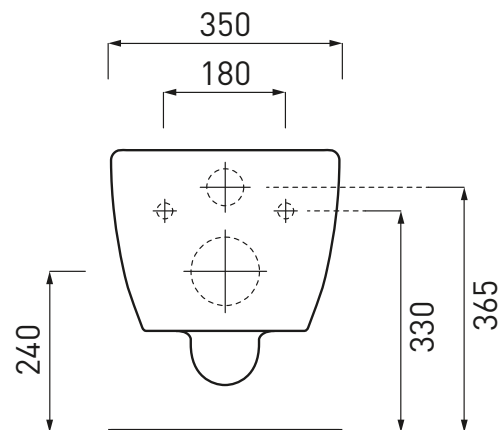

ATTENZIONE/ATTENTION:

Measure details can show some little difference respect real items, following typical characteristics of ceramics articles production. The company reserves the right to change any technical specifications/dimension and/or operating characteristics of the products at any time and without giving notice. The ceramic items weight may vary up to 20%.

ATTENZIONE/ATTENTION: