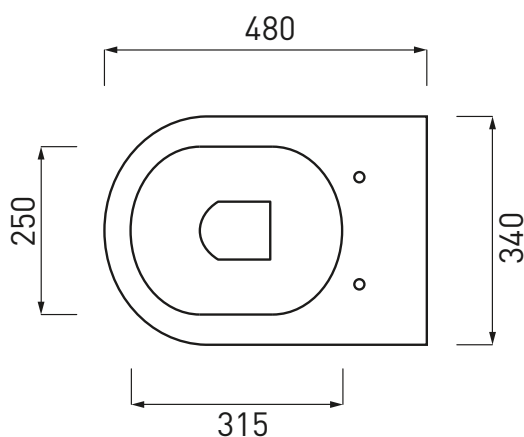

ATTENZIONE/ATTENTION:

ATTENZIONE/ATTENTION: