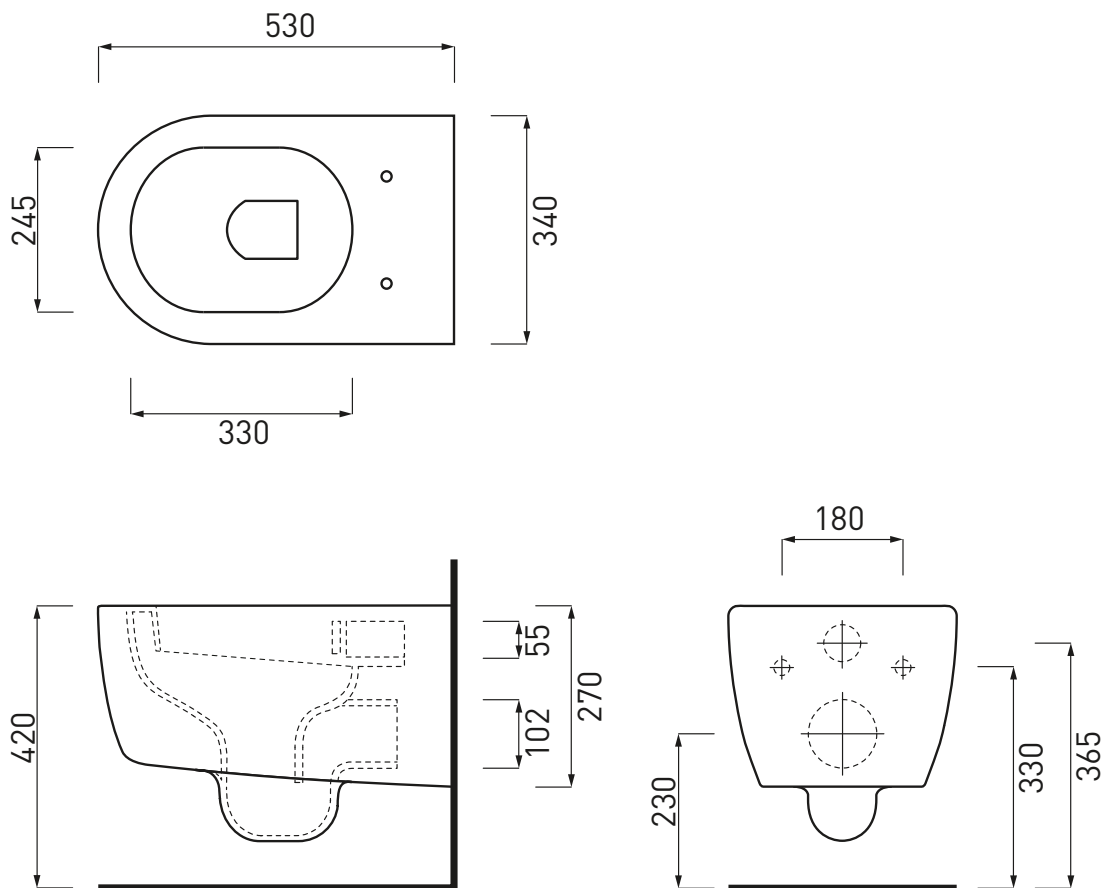

ATTENZIONE/ATTENTION:

Measure details can show some little difference respect real items, following typical characteristics of ceramics articles production. The company reserves the right to change any technical specifications/dimension and/or operating characteristics of the products at any time and without giving notice. The ceramic items weight may vary up to 20%.

ATTENZIONE/ATTENTION: