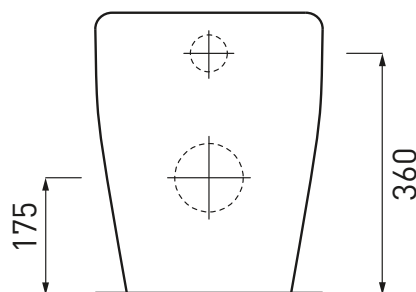

ATTENZIONE/ATTENTION:

ATTENZIONE/ATTENTION: