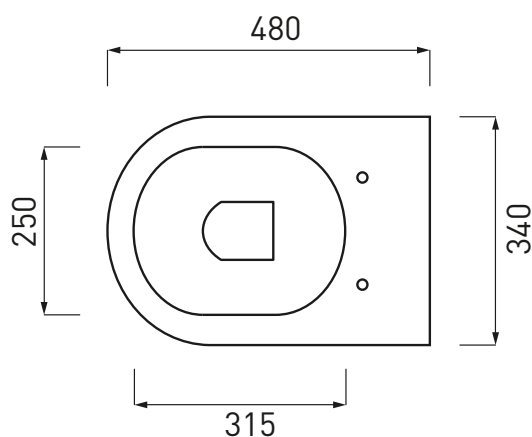

ATTENZIONE/ATTENTION:

ATTENZIONE/ATTENTION: