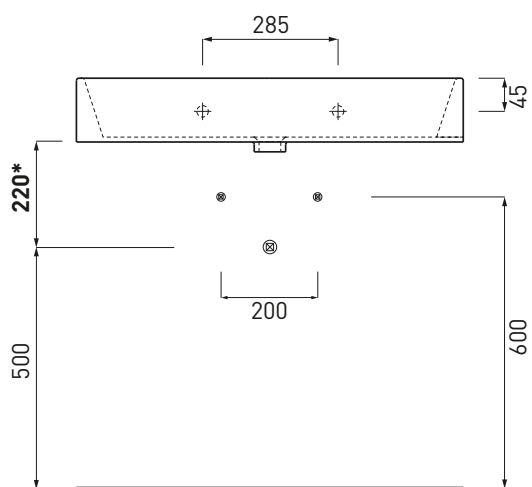

*con sifone Cielo ART. **SISP**
*with Cielo siphon ART. **SISP**

ATTENZIONE:
Le misure d'installazione possono presentare leggere differenze rispetto ai pezzi reali in considerazione delle caratteristiche del prodotto ceramico. L'azienda si riserva di cambiare schede tecniche e caratteristiche di funzionamento degli articoli in ogni momento e senza necessità di preavviso. I pesi possono subire variazioni fino al 20%.

ATTENTION:
Measure details can show some little difference respect real items, following typical characteristics of ceramics articles production. The company reserves the right to change any technical specifications/dimension and/or operating characteristics of the products at any time and without giving notice. The ceramic items weight may vary up to 20%.