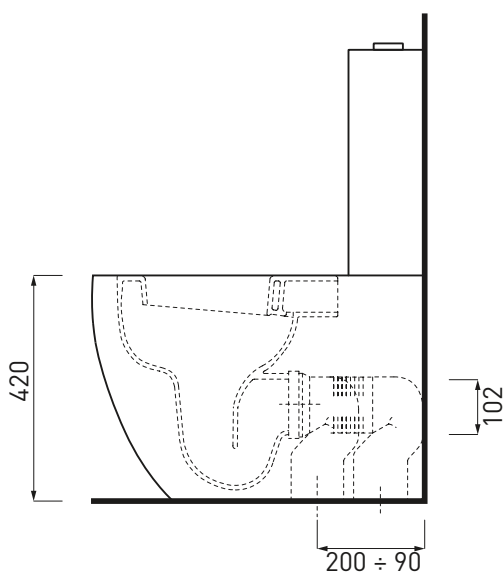

*presa dell'acqua a parete
*wall water outlet

ATTENZIONE:
Le misure d'installazione possono presentare leggere differenze rispetto ai pezzi reali in considerazione delle caratteristiche del prodotto ceramico. L'azienda si riserva di cambiare schede tecniche e caratteristiche di funzionamento degli articoli in ogni momento e senza necessità di preavviso. I pesi possono subire variazioni fino al 20%.

ATTENTION:
Measure details can show some little difference respect real items, following typical characteristics of ceramics articles production. The company reserves the right to change any technical specifications/dimension and/or operating characteristics of the products at any time and without giving notice. The ceramic items weight may vary up to 20%.