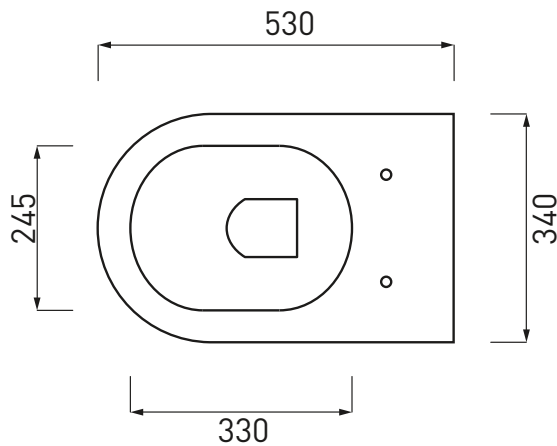

ATTENZIONE/ATTENTION:

Measure details can show some little difference respect real items, following typical characteristics of ceramics articles production. The company reserves the right to change any technical specifications/dimension and/or operating characteristics of the products at any time and without giving notice. The ceramic items weight may vary up to 20%.

ATTENZIONE/ATTENTION: