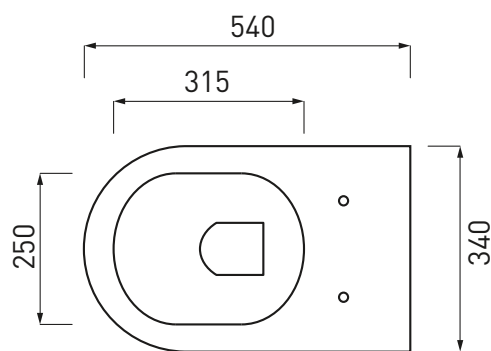

***CSB**: 130 ÷ 150
CSR90: 65 ÷ 80
CSTR: 165 ÷ 205

***XXX**