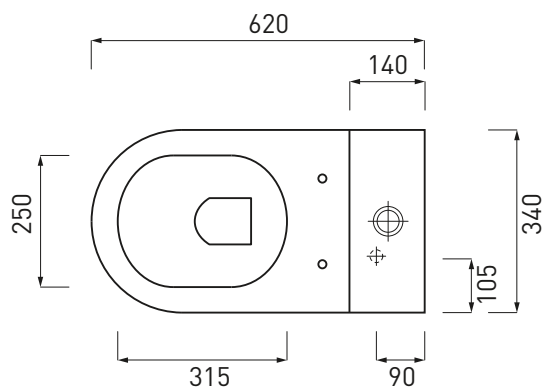

*presa dell'acqua a parete
*wall water outlet

ATTENZIONE:
Le misure d'installazione possono presentare leggere differenze rispetto ai pezzi reali in considerazione delle caratteristiche del prodotto ceramico. L'azienda si riserva di cambiare schede tecniche e caratteristiche di funzionamento degli articoli in ogni momento e senza necessità di preavviso. I pesi possono subire variazioni fino al 20%.

ATTENTION:
Measure details can show some little difference respect real items, following typical characteristics of ceramics articles production. The company reserves the right to change any technical specifications/dimension and/or operating characteristics of the products at any time and without giving notice. The ceramic items weight may vary up to 20%.