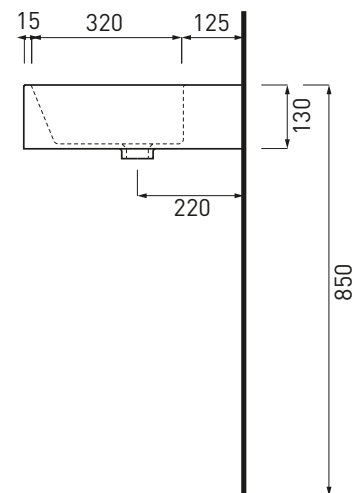

*con sifone Cielo ART. **SISP**
*with Cielo siphon ART. **SISP**

ATTENZIONE:
Le misure d'installazione possono presentare leggere differenze rispetto ai pezzi reali in considerazione delle caratteristiche del prodotto ceramico. L'azienda si riserva di cambiare schede tecniche e caratteristiche di funzionamento degli articoli in ogni momento e senza necessità di preavviso. I pesi possono subire variazioni fino al 20%.

ATTENTION:
Measure details can show some little difference respect real items, following typical characteristics of ceramics articles production. The company reserves the right to change any technical specifications/dimension and/or operating characteristics of the products at any time and without giving notice. The ceramic items weight may vary up to 20%.