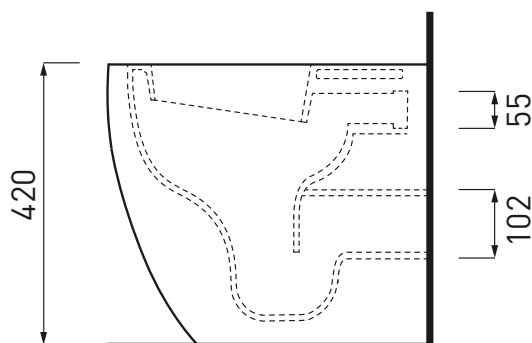

ATTENZIONE/ATTENTION:

ATTENZIONE/ATTENTION: