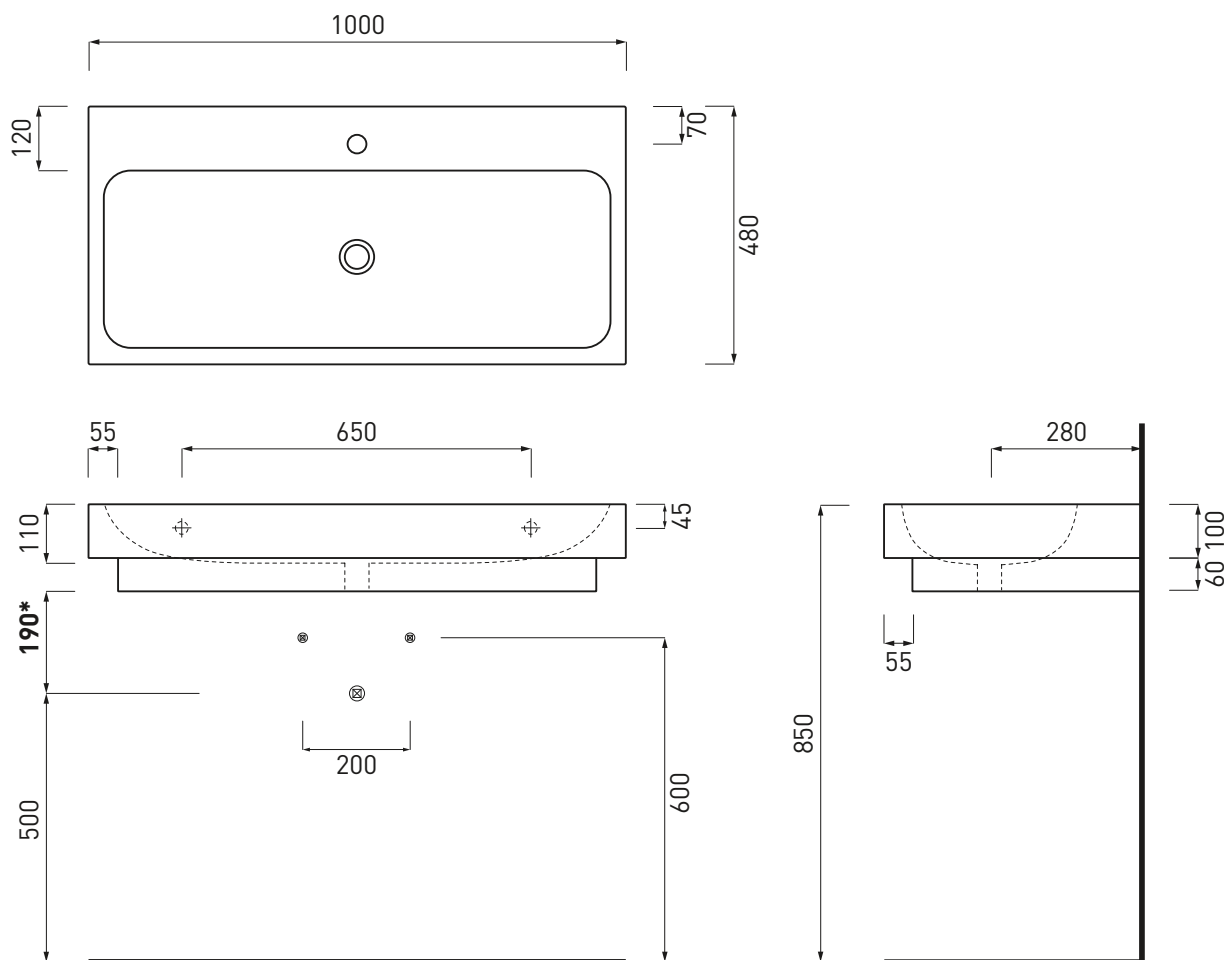

Smile - art. SMLA100

lavabo sospeso / da appoggio / semi-incasso
wall hung / on-top / semi-recessed washbasin

cielo
handmade in Italy

PESO NETTO/NET WEIGHT: 28,55 Kg

PCS PALLET: 12
PCS PALLET CONTAINER: 20

ACCESSORI/ACCESSORIES:

PIL01 - Piletta click clack con/senza troppo pieno con coperchio in ceramica / *Push open ceramic waste for washbasins with/without overflow*

SMPSI100 - Portasciugamani frontale / *Frontal towel rail*

SMPSS48 - Portasciugamani laterale a installazione superiore / *Upper side towel rail*

SMPSI48 - Portasciugamani laterale a installazione inferiore / *Down side towel rail*

NOTE/NOTES

FINITURE

FINISHES

- **Bianco/white - glossy**
- **Stone - matte**
- **Nero/black - glossy**
- **Antracite/anthracite - matte**

Le Terre di Cielo

Talco	Arenaria
Pomice	Avena
Brina	Lino
Basalto	Agave
Lavagna	Muschio
Cemento	Polvere
Fango	Cipria
Cacao	Canapa

Luglio 2016

*con sifone Cielo ART. **SISP**
*with Cielo siphon ART. **SISP**

ATTENZIONE:
Le misure d'installazione possono presentare leggere differenze rispetto ai pezzi reali in considerazione delle caratteristiche del prodotto ceramico. L'azienda si riserva di cambiare schede tecniche e caratteristiche di funzionamento degli articoli in ogni momento e senza necessità di preavviso. I pesi possono subire variazioni fino al 20%.

ATTENTION:
Measure details can show some little difference respect real items, following typical characteristics of ceramics articles production. The company reserves the right to change any technical specifications/dimension and/or operating characteristics of the products at any time and without giving notice. The ceramic items weight may vary up to 20%.