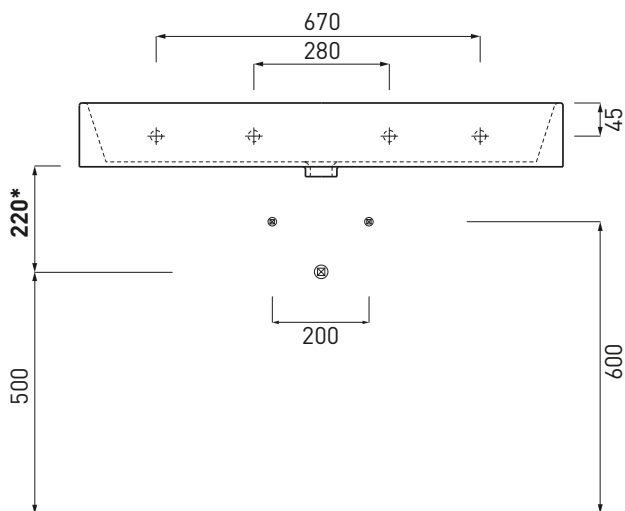

*con sifone Cielo ART. **SISP**
*with Cielo siphon ART. **SISP**

ATTENZIONE:
Le misure d'installazione possono presentare leggere differenze rispetto ai pezzi reali in considerazione delle caratteristiche del prodotto ceramico. L'azienda si riserva di cambiare schede tecniche e caratteristiche di funzionamento degli articoli in ogni momento e senza necessità di preavviso. I pesi possono subire variazioni fino al 20%.

ATTENTION:
Measure details can show some little difference respect real items, following typical characteristics of ceramics articles production. The company reserves the right to change any technical specifications/dimension and/or operating characteristics of the products at any time and without giving notice. The ceramic items weight may vary up to 20%.