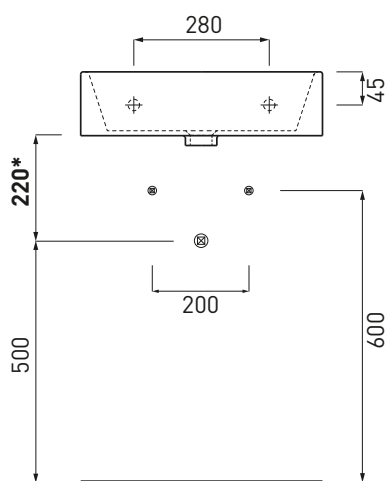

*con sifone Cielo ART. **SISP**
*with Cielo siphon ART. **SISP**

ATTENZIONE:
Le misure d'installazione possono presentare leggere differenze rispetto ai pezzi reali in considerazione delle caratteristiche del prodotto ceramico. L'azienda si riserva di cambiare schede tecniche e caratteristiche di funzionamento degli articoli in ogni momento e senza necessità di preavviso. I pesi possono subire variazioni fino al 20%.

ATTENTION:
Measure details can show some little difference respect real items, following typical characteristics of ceramics articles production. The company reserves the right to change any technical specifications/dimension and/or operating characteristics of the products at any time and without giving notice. The ceramic items weight may vary up to 20%.