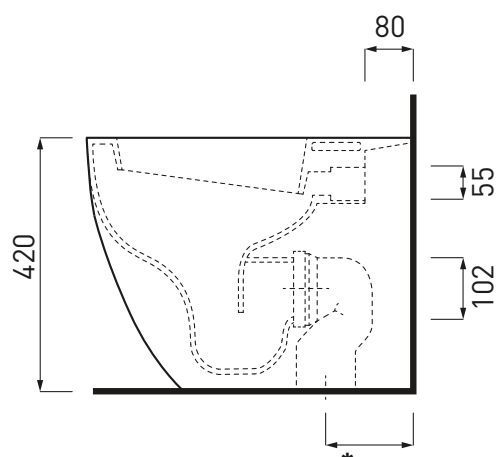

***CSB**: 130 ÷ 150
CSR90: 65 ÷ 80
CSTR: 165 ÷ 205

***XXX**