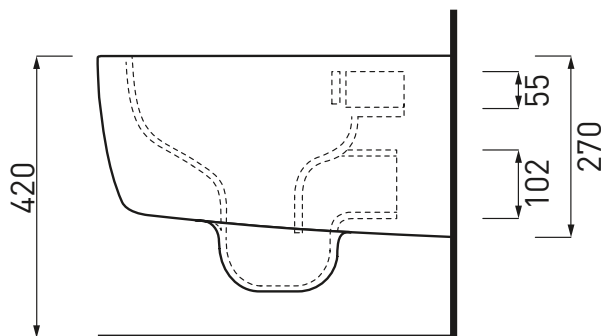

ATTENZIONE/ATTENTION:

Measure details can show some little difference respect real items, following typical characteristics of ceramics articles production. The company reserves the right to change any technical specifications/dimension and/or operating characteristics of the products at any time and without giving notice. The ceramic items weight may vary up to 20%.

ATTENZIONE/ATTENTION: