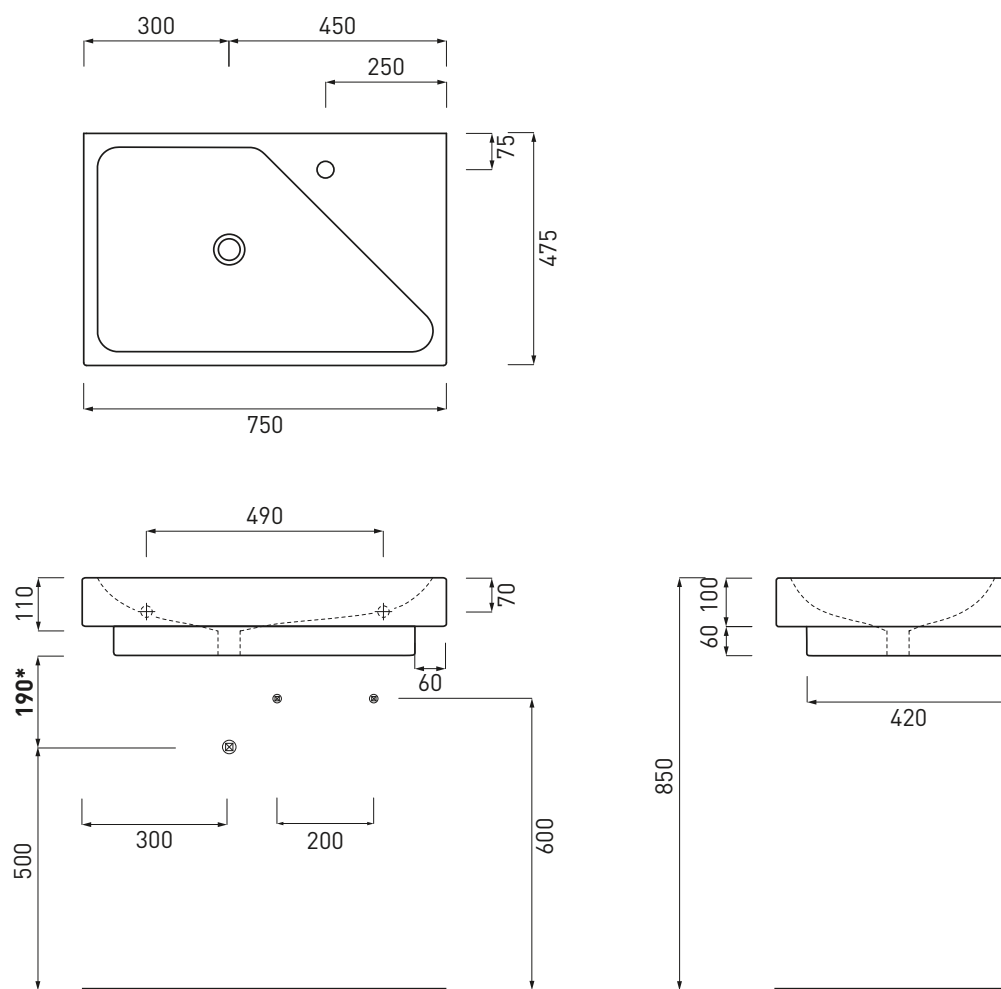

Smile - art. SMLA75DX

lavabo sospeso / da appoggio / semi-incasso
wall hung / on-top / semi-recessed washbasin

cielo
handmade in Italy

PESO NETTO/NET WEIGHT: 19,00 Kg

PCS PALLET: 20
PCS PALLET CONTAINER: 40

ACCESSORI/ACCESSORIES:

PIL01 - Piletta click clack con/senza troppo pieno con coperchio in ceramica / *Push open ceramic waste for washbasins with/without overflow*

SMPSI75 - Portasciugamani frontale / *Frontal towel rail*

SMPSS48 - Portasciugamani laterale a installazione superiore / *Upper side towel rail*

SMPSI48 - Portasciugamani laterale a installazione inferiore / *Down side towel rail*

FINITURE

FINISHES

- Bianco/white - glossy
- Stone - matte
- Nero/black - glossy
- Antracite/anthracite - matte

Le Terre di Cielo

Talco	Arenaria
Pomice	Avena
Brina	Lino
Basalto	Agave
Lavagna	Muschio
Cemento	Polvere
Fango	Cipria
Cacao	Canapa

NOTE/NOTES

Luglio 2016

*con sifone Cielo ART. **SISP**
*with Cielo siphon ART. **SISP**

ATTENZIONE:
Le misure d'installazione possono presentare leggere differenze rispetto ai pezzi reali in considerazione delle caratteristiche del prodotto ceramico. L'azienda si riserva di cambiare schede tecniche e caratteristiche di funzionamento degli articoli in ogni momento e senza necessità di preavviso. I pesi possono subire variazioni fino al 20%.

ATTENTION:
Measure details can show some little difference respect real items, following typical characteristics of ceramics articles production. The company reserves the right to change any technical specifications/dimension and/or operating characteristics of the products at any time and without giving notice. The ceramic items weight may vary up to 20%.