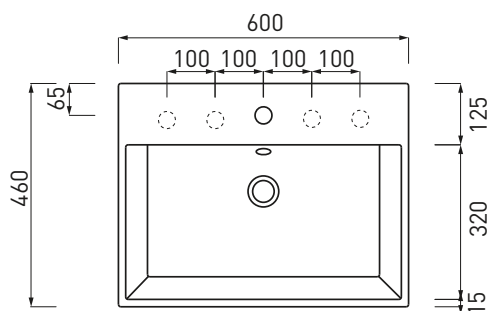

*con sifone Cielo ART. **SISP**
*with Cielo siphon ART. **SISP**

ATTENZIONE:
Le misure d'installazione possono presentare leggere differenze rispetto ai pezzi reali in considerazione delle caratteristiche del prodotto ceramico. L'azienda si riserva di cambiare schede tecniche e caratteristiche di funzionamento degli articoli in ogni momento e senza necessità di preavviso. I pesi possono subire variazioni fino al 20%.

ATTENTION:
Measure details can show some little difference respect real items, following typical characteristics of ceramics articles production. The company reserves the right to change any technical specifications/dimension and/or operating characteristics of the products at any time and without giving notice. The ceramic items weight may vary up to 20%.