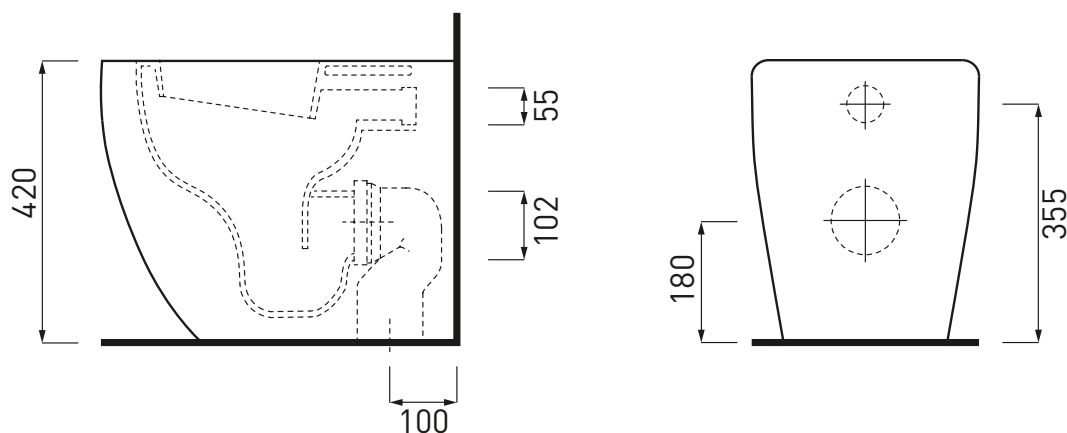

ATTENZIONE/ATTENTION:

ATTENZIONE/ATTENTION: