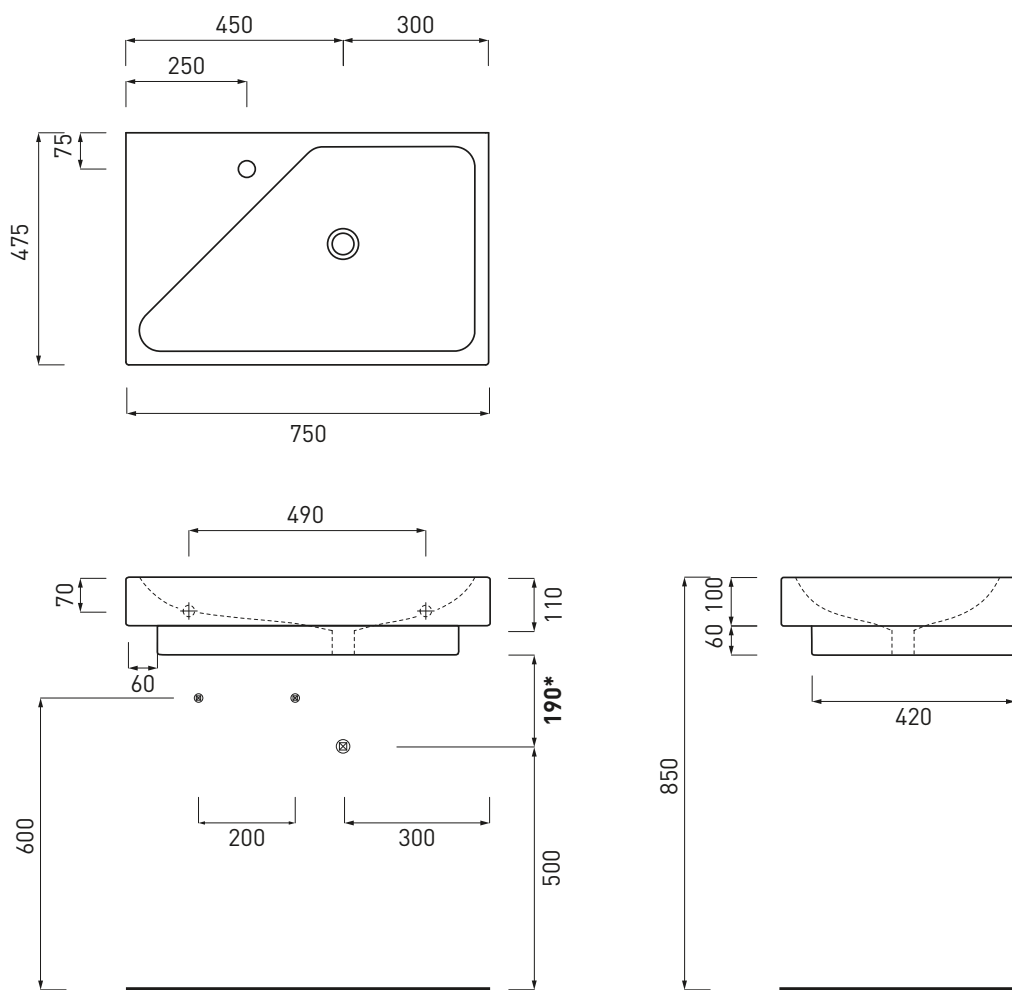

Smile - art. SMLA75SX

lavabo sospeso / da appoggio / semi-incasso
wall hung / on-top / semi-recessed washbasin

cielo
handmade in Italy

PESO NETTO/NET WEIGHT: 19,00 Kg

PCS PALLET: 20
PCS PALLET CONTAINER: 40

ACCESSORI/ACCESSORIES:

PIL01 - Piletta click clack con/senza troppo pieno con coperchio in ceramica / *Push open ceramic waste for washbasins with/without overflow*

SMPSI75 - Portasciugamani frontale / *Frontal towel rail*

SMPSS48 - Portasciugamani laterale a installazione superiore / *Upper side towel rail*

SMPSI48 - Portasciugamani laterale a installazione inferiore / *Down side towel rail*

NOTE/NOTES

FINITURE

FINISHES

- Bianco/white - glossy
- Stone - matte
- Nero/black - glossy
- Antracite/anthracite - matte

Le Terre di Cielo

Talco	Arenaria
Pomice	Avena
Brina	Lino
Basalto	Agave
Lavagna	Muschio
Cemento	Polvere
Fango	Cipria
Cacao	Canapa

Luglio 2016

*con sifone Cielo ART. **SISP**
*with Cielo siphon ART. **SISP**

ATTENZIONE:
Le misure d'installazione possono presentare leggere differenze rispetto ai pezzi reali in considerazione delle caratteristiche del prodotto ceramico. L'azienda si riserva di cambiare schede tecniche e caratteristiche di funzionamento degli articoli in ogni momento e senza necessità di preavviso. I pesi possono subire variazioni fino al 20%.

ATTENTION:
Measure details can show some little difference respect real items, following typical characteristics of ceramics articles production. The company reserves the right to change any technical specifications/dimension and/or operating characteristics of the products at any time and without giving notice. The ceramic items weight may vary up to 20%.