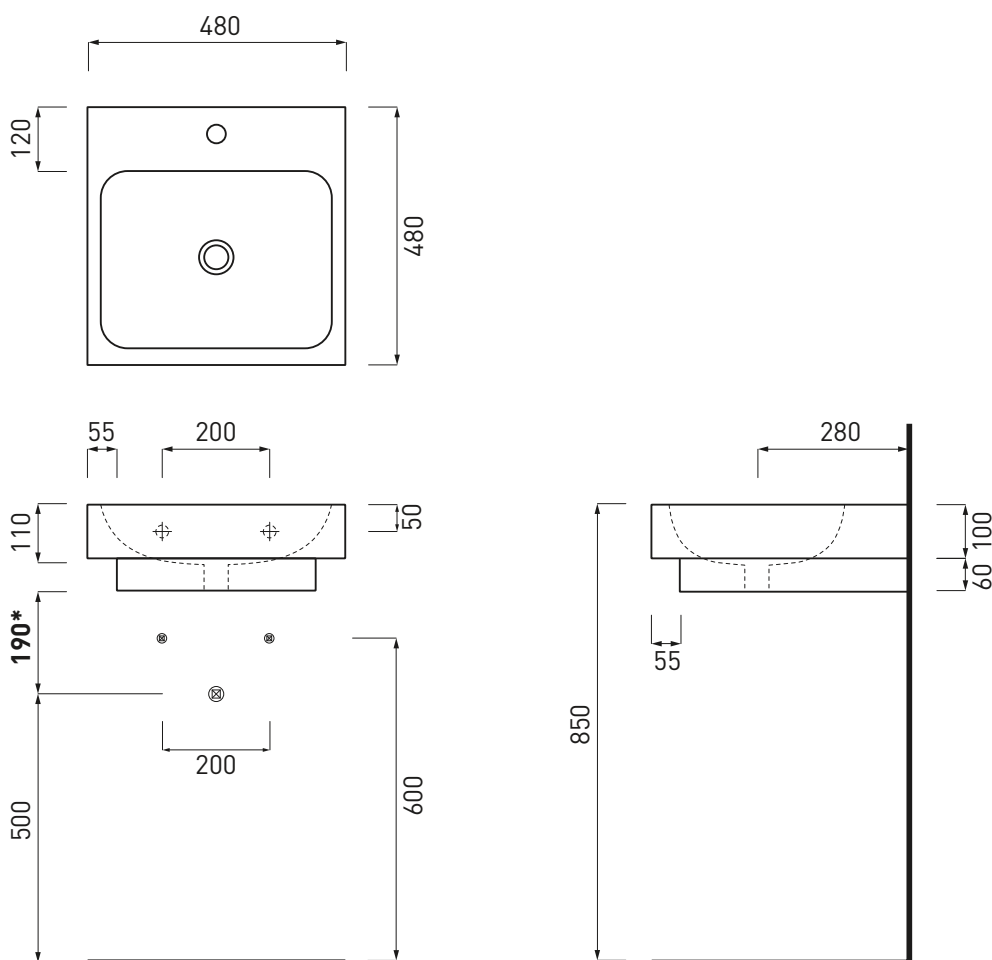

*con sifone Cielo ART. **SISP**
*with Cielo siphon ART. **SISP**

ATTENZIONE:
Le misure d'installazione possono presentare leggere differenze rispetto ai pezzi reali in considerazione delle caratteristiche del prodotto ceramico. L'azienda si riserva di cambiare schede tecniche e caratteristiche di funzionamento degli articoli in ogni momento e senza necessità di preavviso. I pesi possono subire variazioni fino al 20%.

ATTENTION:
Measure details can show some little difference respect real items, following typical characteristics of ceramics articles production. The company reserves the right to change any technical specifications/dimension and/or operating characteristics of the products at any time and without giving notice. The ceramic items weight may vary up to 20%.