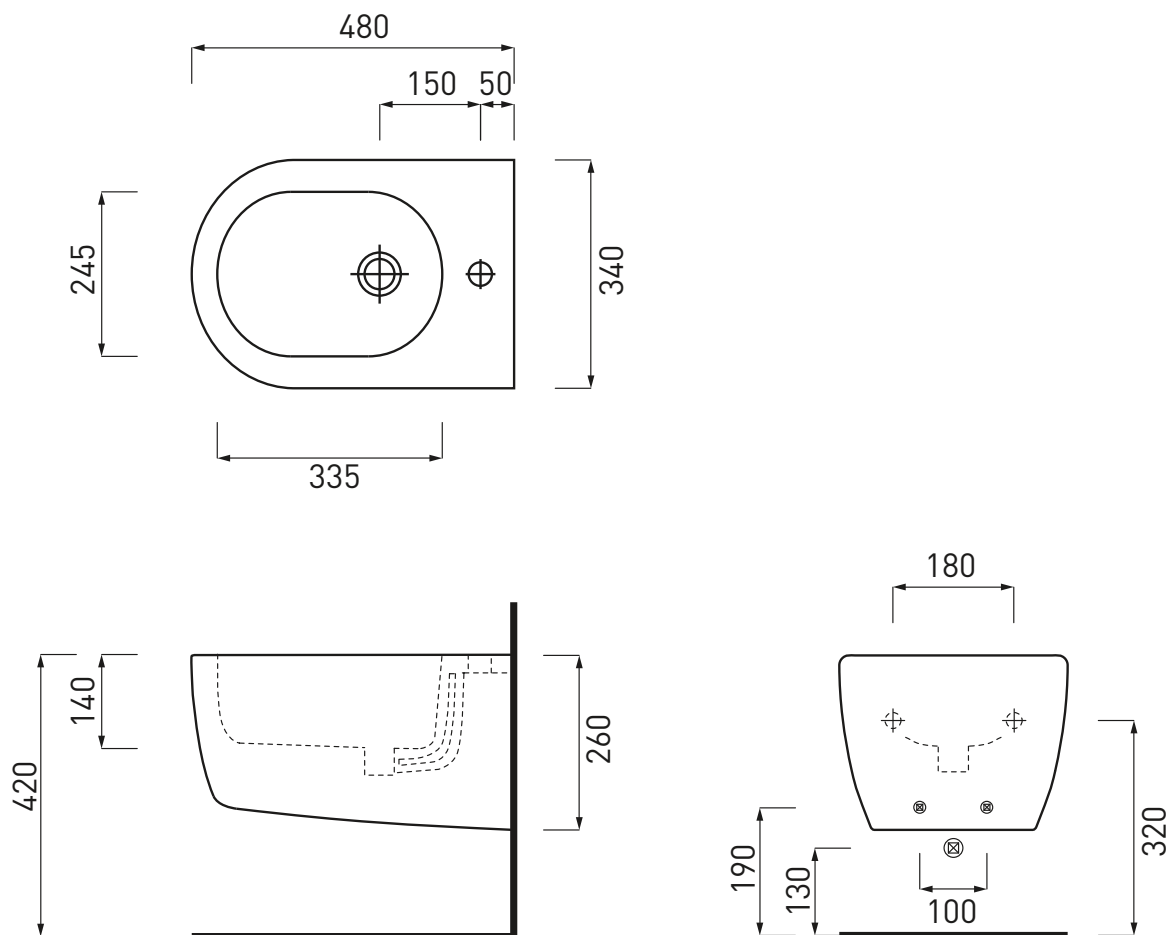

*con sifone a "s" standard da 1" e 1/4
*with standard siphon "s"

ATTENZIONE:
Le misure d'installazione possono presentare leggere differenze rispetto ai pezzi reali in considerazione delle caratteristiche del prodotto ceramico. L'azienda si riserva di cambiare schede tecniche e caratteristiche di funzionamento degli articoli in ogni momento e senza necessità di preavviso. I pesi possono subire variazioni fino al 20%.

ATTENTION:
Measure details can show some little difference respect real items, following typical characteristics of ceramics articles production. The company reserves the right to change any technical specifications/dimension and/or operating characteristics of the products at any time and without giving notice. The ceramic items weight may vary up to 20%.