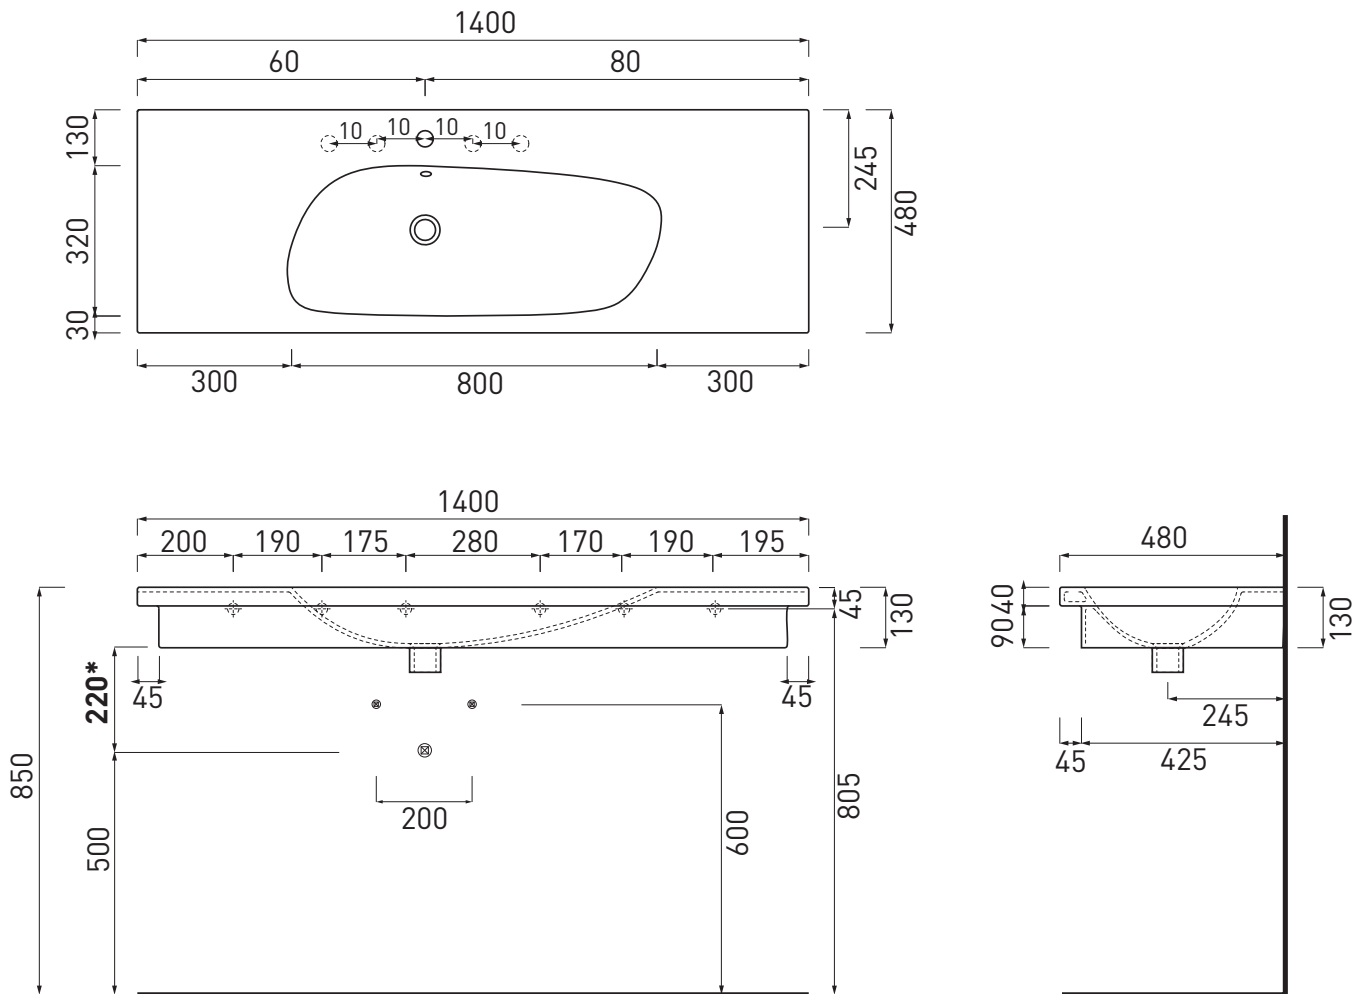

*con sifone Cielo ART. SISP
*with Cielo siphon ART. SISP

ATTENZIONE:
Le misure d'installazione possono presentare leggere differenze rispetto ai pezzi reali in considerazione delle caratteristiche del prodotto ceramico. L'azienda si riserva di cambiare schede tecniche e caratteristiche di funzionamento degli articoli in ogni momento e senza necessità di preavviso. I pesi possono subire variazioni fino al 20%.

ATTENTION:
Measure details can show some little difference respect real items, following typical characteristics of ceramics articles production. The company reserves the right to change any technical specifications/dimension and/or operating characteristics of the products at any time and without giving notice. The ceramic items weight may vary up to 20%.