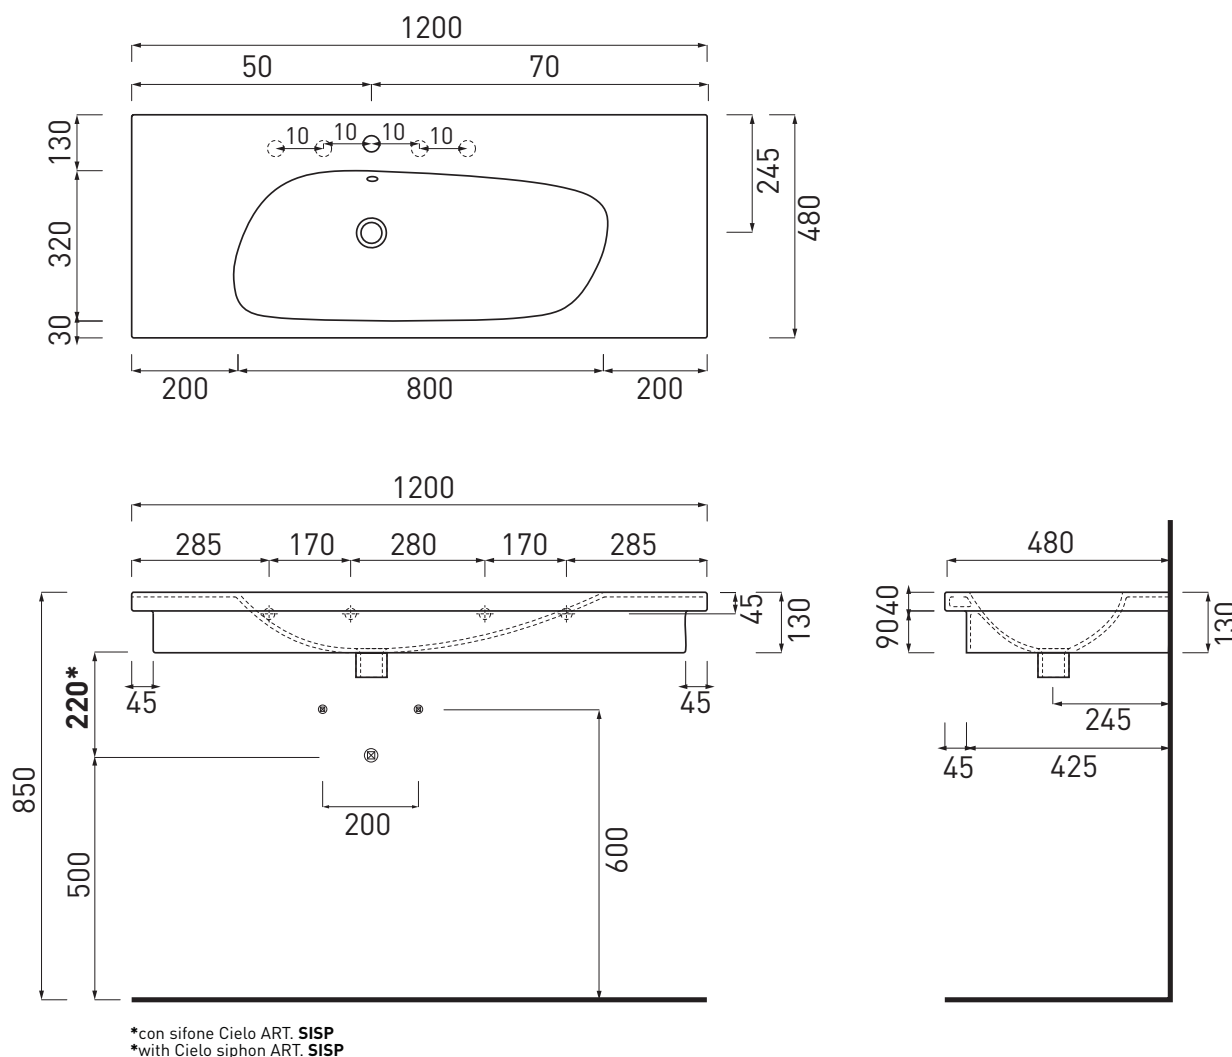

ATTENZIONE:
Le misure d'installazione possono presentare leggere differenze rispetto ai pezzi reali in considerazione delle caratteristiche del prodotto ceramico. L'azienda si riserva di cambiare schede tecniche e caratteristiche di funzionamento degli articoli in ogni momento e senza necessità di preavviso. I pesi possono subire variazioni fino al 20%.

ATTENTION:
Measure details can show some little difference respect real items, following typical characteristics of ceramics articles production. The company reserves the right to change any technical specifications/dimension and/or operating characteristics of the products at any time and without giving notice. The ceramic items weight may vary up to 20%.