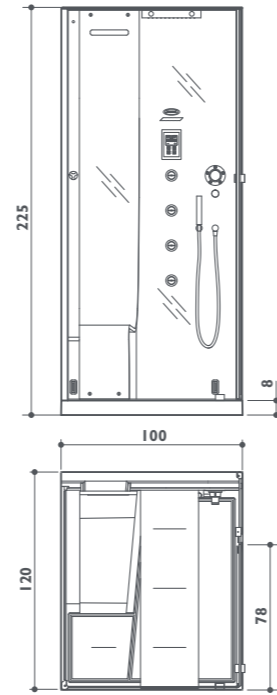

Omega

corner
LH-RH
120 x 100 x 225h cm
design Pininfarina

wall finishes

Black

White

glass finishes

Transparent for black cabin

Obscured for white cabin